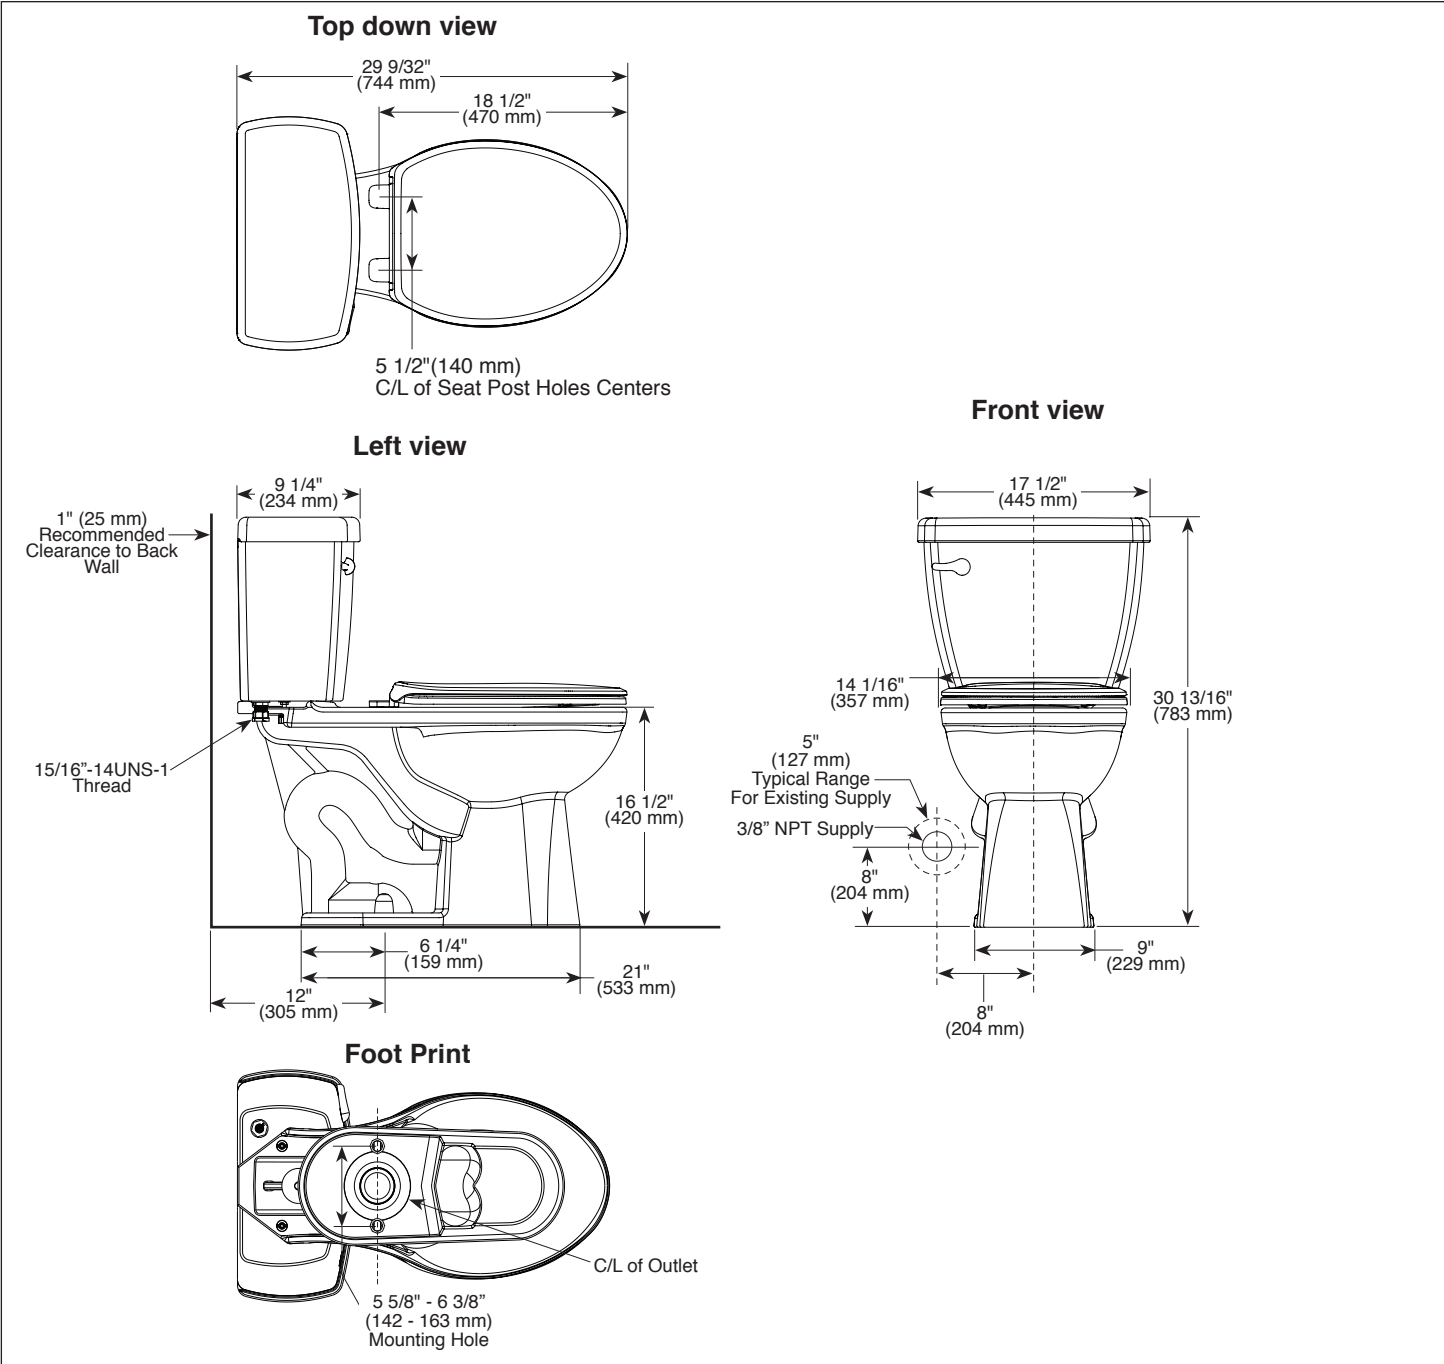

▲ Designate proper finish suffix (-WH for white)

Delta reserves the right (1) to make changes in specifications and materials, and (2) to change or discontinue models, both without notice or obligation. Dimensions are for reference only. See full-line pricebook or www.deltatoilet.com for finish options and product availability.