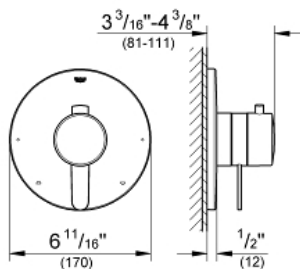

# EUROPLUS Dual Function Pressure Balance Trim with Control Module

MODEL # 19881000

Pure Freude  
an Wasser

## Standard Specification:

- For shower/tubs with non-diverter tub spout or for 2 shower outlet applications
- Integrated volume control
- 2-way diverter function
- 1 axis operation
- Requires GrohFlex universal rough-in box (35 026 000) (sold separately)
- **GROHE SilkMove**
- 5.3 gpm (20 l/min) at 45 psi (bottom outlet)
- 2.9 gpm (11 l/min) at 45 psi (top outlet)
- ABS trim plate
- **GROHE StarLight** chrome finish