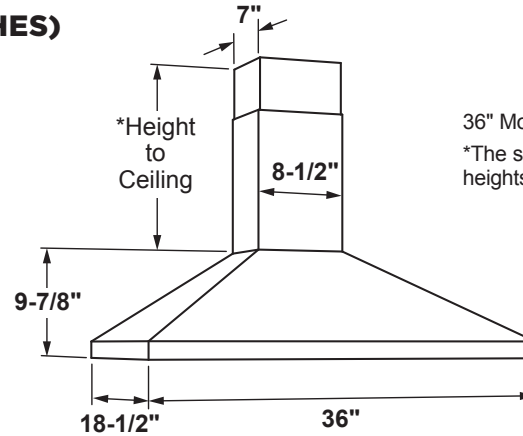

JVW5361SJ/EJ/BJ

GE® 36" Wall-Mount Pyramid Chimney Hood

DIMENSIONS AND INSTALLATION INFORMATION (IN INCHES)

INSTALLATION INFORMATION:

Before installing, consult Use & Care/installation instructions packed with product for current dimensional data.

OPTIONAL ACCESSORIES

JXDC72SS/ES-10(ft.) Ceiling Duct Cover Kit

Max ceiling height installation with kit - 10'-0"

JXRC70-Remote Control

JXCF72-Charcoal Filter

(needed if used in recirculation mode)

AMP RATING

120V	2.5

36" Models Require a 36"-Wide Opening

*The supplied duct cover fits 7'-4" to 9'-0" ceiling heights (10' with optional high ceiling kit JXDC72)