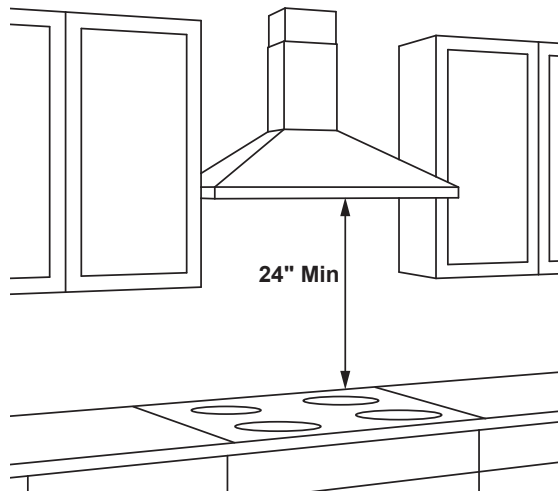

JVW5361SJ/EJ/BJ

GE® 36" Wall-Mount Pyramid Chimney Hood

DIMENSIONS AND INSTALLATION INFORMATION (IN INCHES)

INSTALLATION INFORMATION:

Before installing, consult Use & Care/installation instructions packed with product for current dimensional data.

OPTIONAL ACCESSORIES

JXDC72SS/ES-10(ft.) Ceiling Duct Cover Kit

Max ceiling height installation with kit - 10'-0"

JXRC70-Remote Control

JXCF72-Charcoal Filter

(needed if used in recirculation mode)

AMP RATING

120V	2.5
------	-----

36" Models Require a 36"-Wide Opening

*The supplied duct cover fits 7'-4" to 9'-0" ceiling heights (10' with optional high ceiling kit JXDC72)

The vent hood must be installed 24" min. above the cooking surface. For optimal performance, installing the hood more than 38" above the cooking surface is not recommended. The hood installation height above the cooking surface depends upon ceiling height. The telescopic duct cover conceals the ductwork running from the top of the hood to the ceiling.