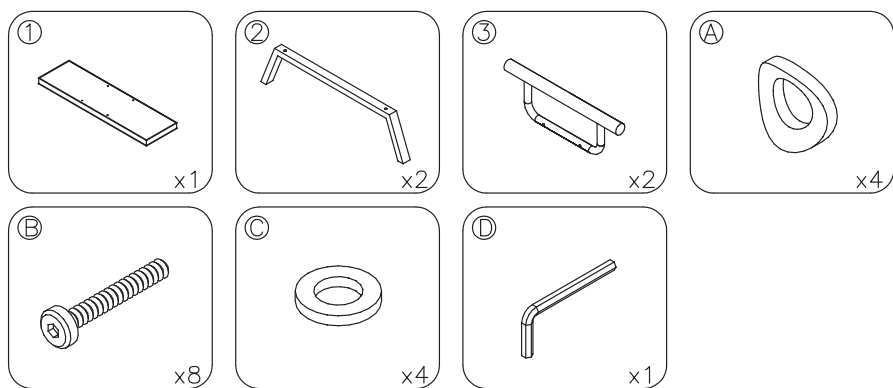

Sofa Bed/Schlafsofa

HW59438

EN | DE | FR

PRODUCT ASSEMBLY

1 OF 2

PRODUCT ASSEMBLY

2 OF 2