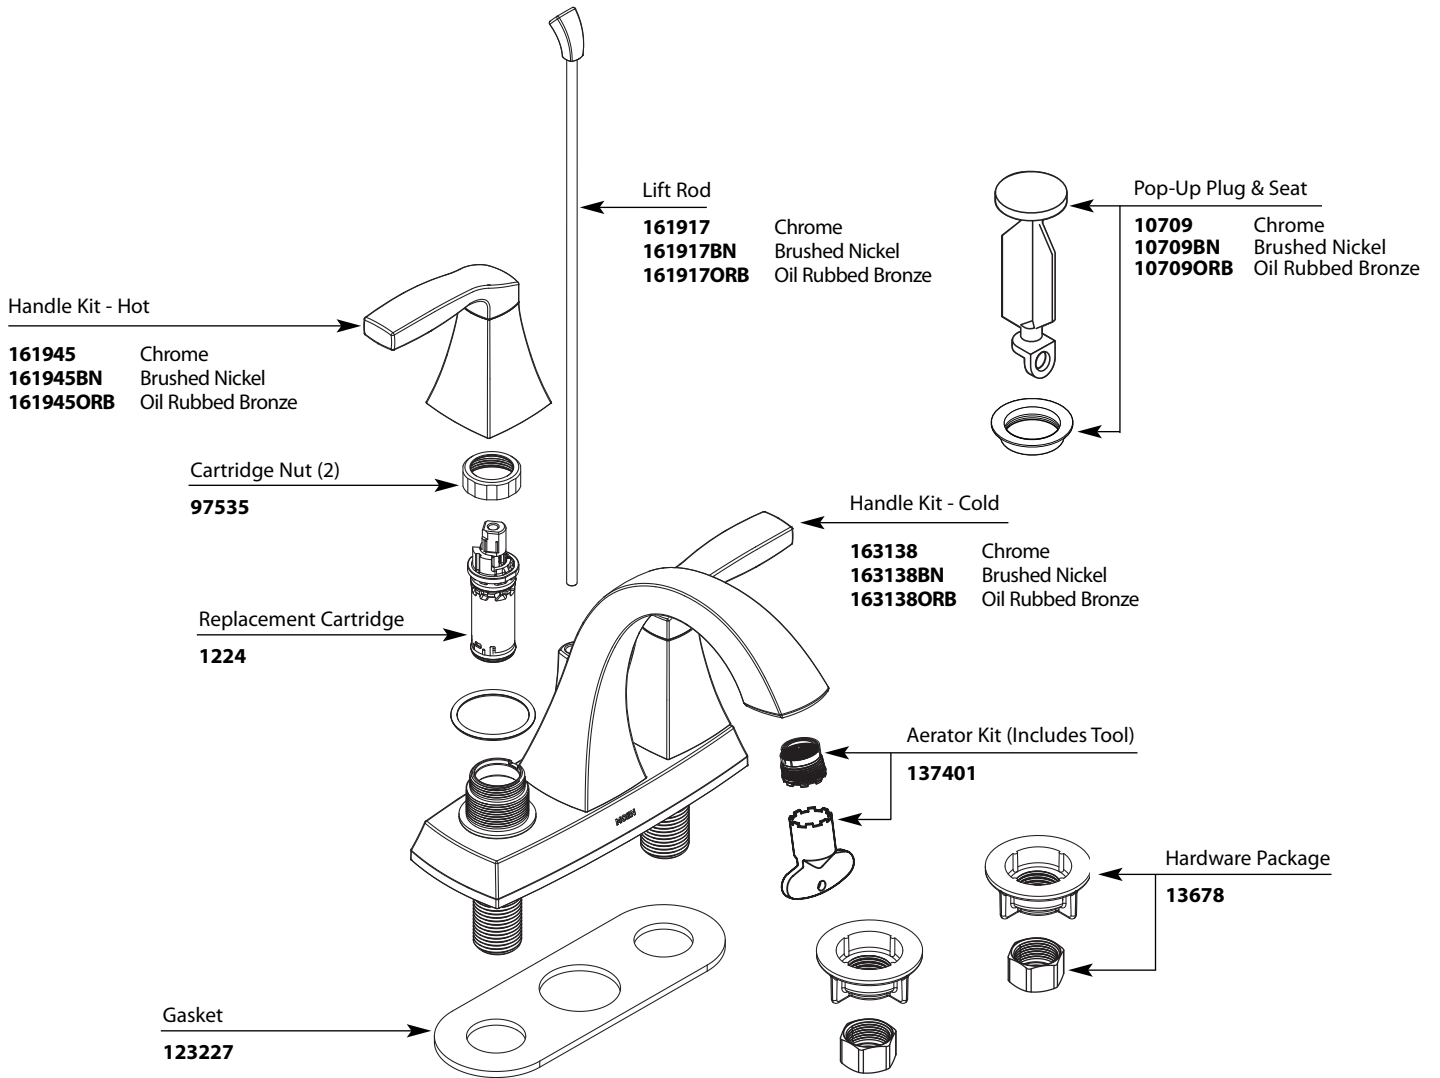

Buy it for looks. Buy it for life.®

Illustrated Parts

■ Order by Part Number

VOSS™		
Two-Handle Centerset Lavatory Faucet		
MODEL	TYPE	FINISH
6901	Lever	Chrome
6901BN	Lever	Brushed Nickel
6901ORB	Lever	Oil Rubbed Bronze

Optional: Red & Blue Temp. Ind. Rings		
161956	For Oil Rubbed Bronze	
129707	For Chrome & Brushed Nickel	