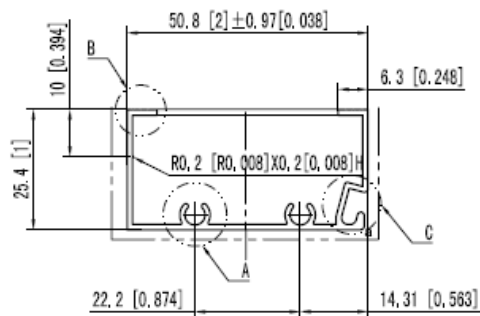

## EZ SCREEN ROOM 8 ft 1 in. x 2 in. SPECIFICATION SHEET

Alloy	Aluminum 6063 T6
Weight	2.23 lbs
Structural	Yes
Length	8 ft.
Width	2.0 in.
Height	1.0 in.
Colors	White and Dark Bronze
Finish type	Powder coat
Warranty	10 year finish warranty
Residential	Yes
Commercial	Yes

Perimeter	5.27 in
Weight per foot	.278 p/ft.
Thickness	.044