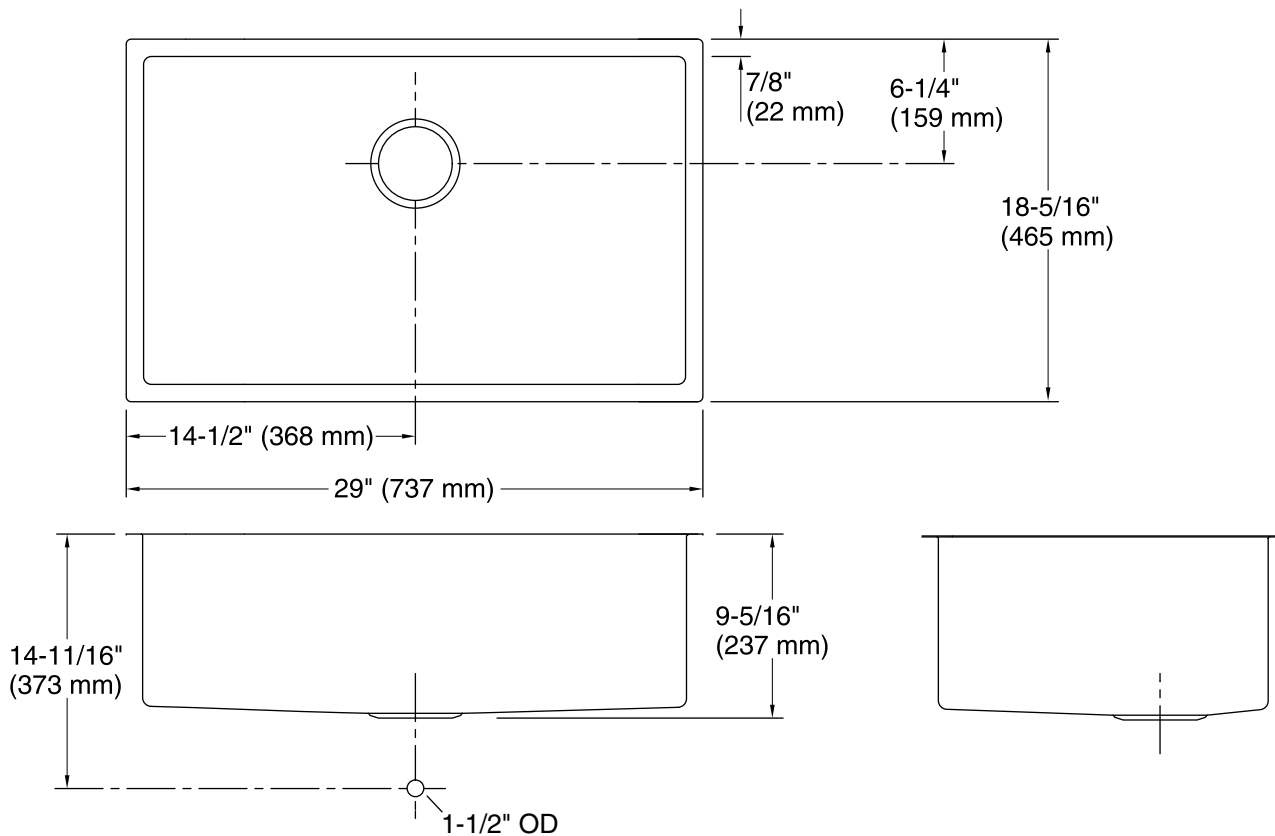

Technical Information

All product dimensions are nominal.

Bowl configuration:	Single
Installation:	Under-mount
Bowl area (Only):	Length: 27-1/4" (692 mm) Width: 16-9/16" (420 mm) Bowl depth: 9" (229 mm) Water depth: 9" (229 mm)
Template:	1220866-7, required, included

Notes

Install this product according to the installation instructions.

Minimum base cabinet width 30" - 33" (30" may require cabinet modifications). Consult an installer for confirmation.