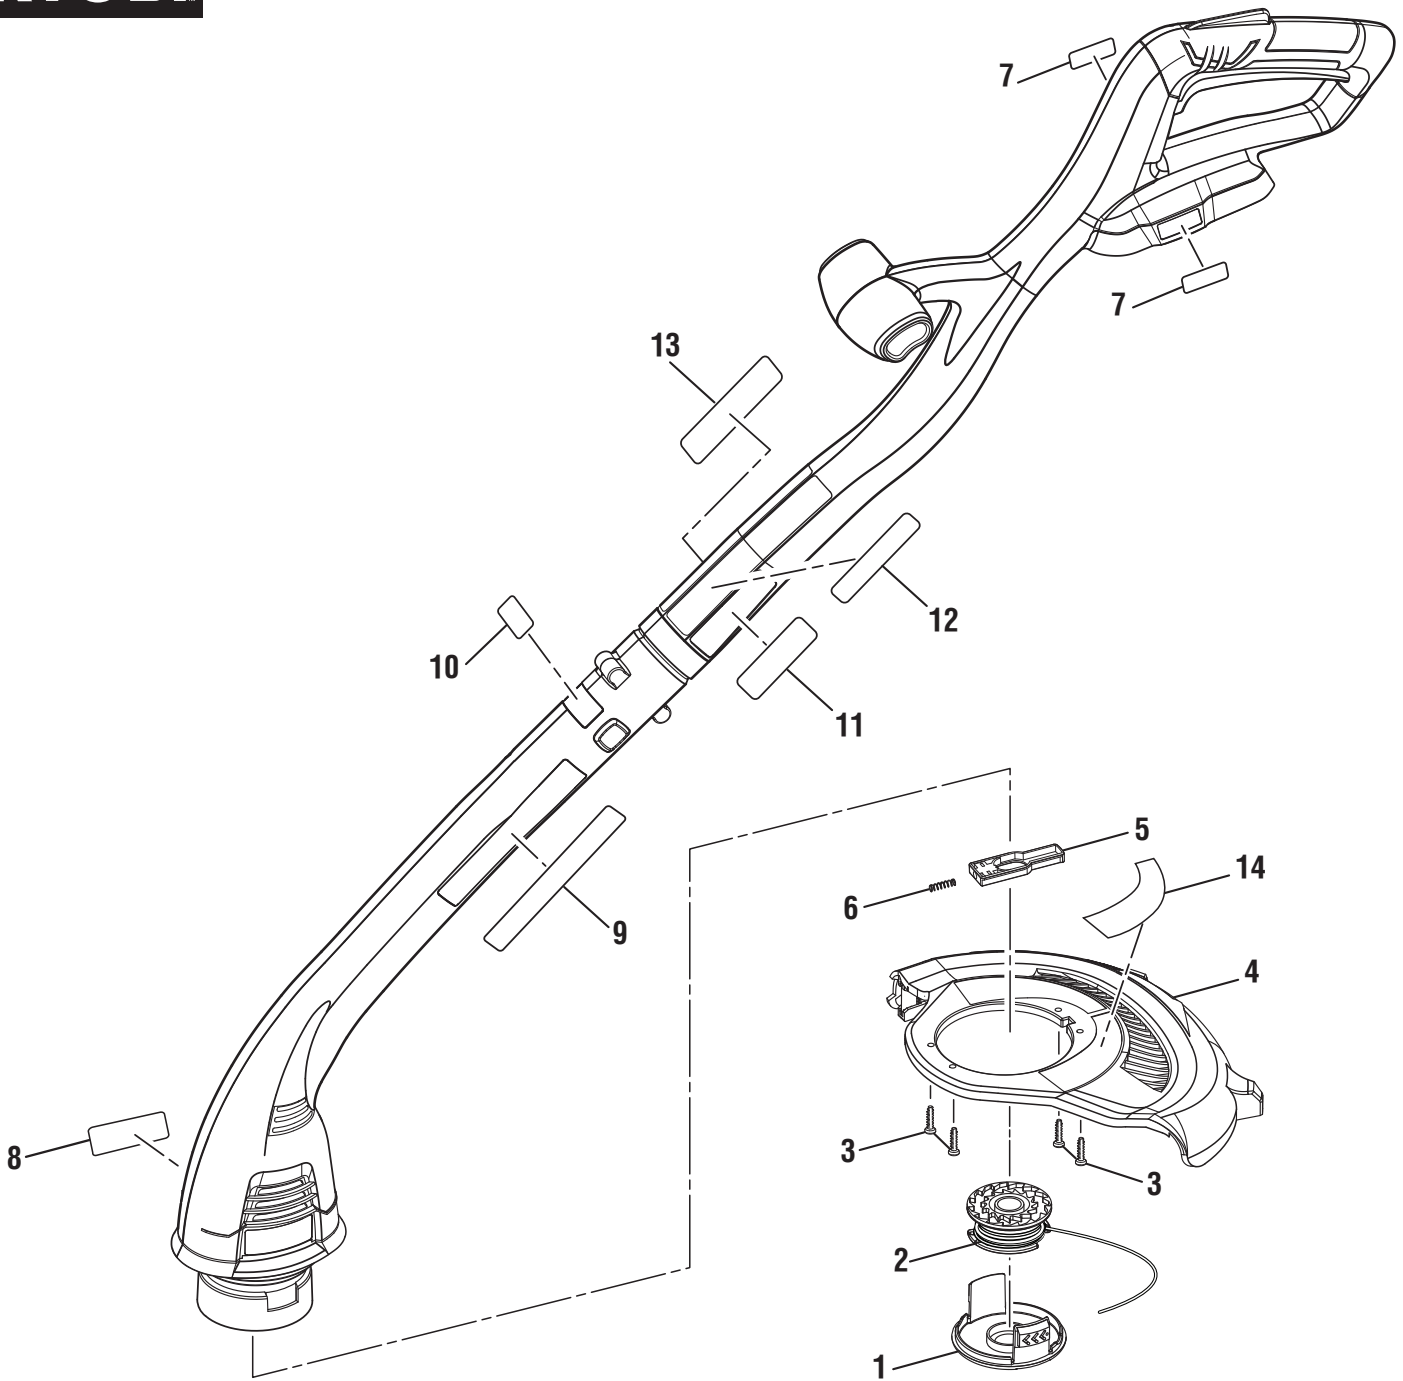

REPAIR SHEET

BRAND RYOBI		DESCRIPTION 18 Volt String Trimmer
MODEL NO. P2003 P2003VNM P2004	MFG. NO. 107938101	

TTI CONSUMER POWER TOOLS, INC.

P.O. Box 1288, Anderson, SC 29622 ■ 1-800-525-2579 ■ www.ryobitools.com

PARTS LIST

KEY NO.	PART NO.	DESCRIPTION	QTY.
1	522994001	Spool Cap (AC14HC)	1
2	310917001	Spool w/Line (AC14RSL)	1
3	660208055	Screw (M4 x 12 mm, Pan Hd.)	4
4	311033002	Guard w/Blade Assembly (Inc. Key No. 14)	1
5	310918001	Slider Assembly	1
6	679034001	Compression Spring	1
7	941759001	18V Lithium Ion Label	2
8	941655050	Data Label (P2003)	1
	941655052	Data Label (P2003VNM)	1

KEY NO.	PART NO.	DESCRIPTION	QTY.
9	940851494	Easy Edge Label	1
10	940820003	Pivoting Arrow Label	1
11	941655007	Logo Label (Handle)	1
12	940657108	Icon Label	1
13	941791002	Warning Label (French/Spanish)	1
14	941263202	No Bump Label	1
Not Shown:			
	987000432	Battery/Charger Correlation Sheet	
	990000360	Operator's Manual	

PARTS LIST

KEY NO.	PART NO.	DESCRIPTION	QTY.
1	522994001a	Spool Cap (AC14HC)	1
2	310917001	Spool w/Line (AC14RSL)	1
3	660208055	Screw (M4 x 12 mm, pan hd.)	4
4	311033002	Guard with Blade Assembly	1
5	310918001	Slider Assembly	1
6	679034001	Compression Spring	1
7	941760001	Logo Label (Motor Housing)	1
8	941588036	Data Label	1
9	941761002	Easy Edge Label	1