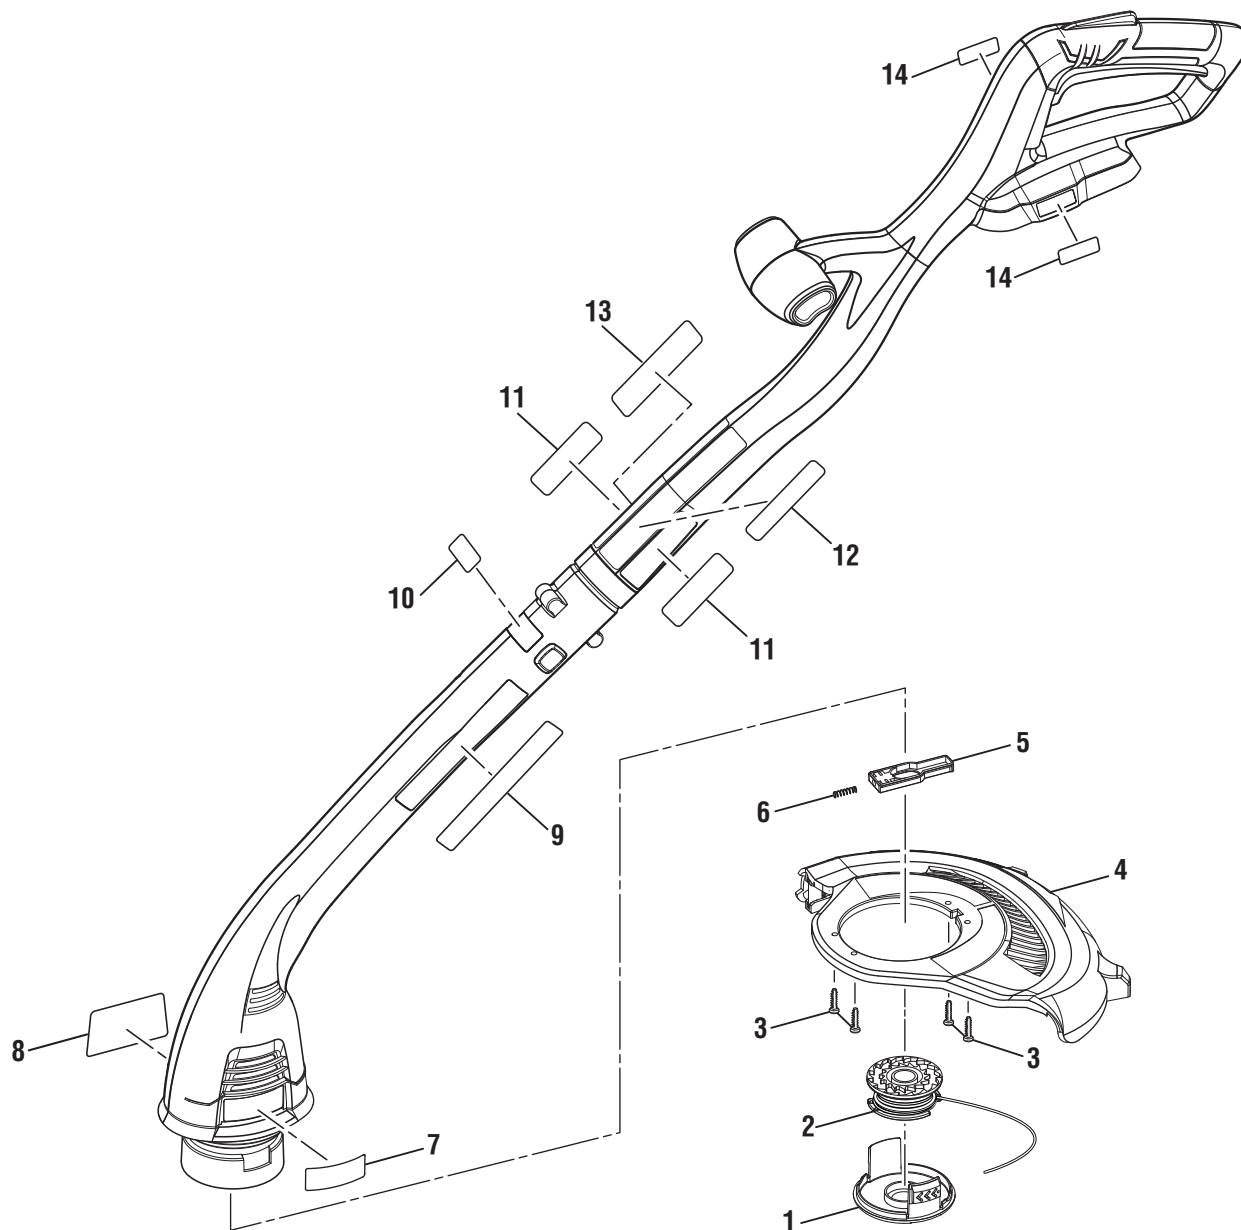

REPAIR SHEET

BRAND RYOBI		DESCRIPTION 18 Volt String Trimmer
MODEL NO. P2003 P2003VNM P2004	MFG. NO. 107938101	

TTI CONSUMER POWER TOOLS, INC.

P.O. Box 1288, Anderson, SC 29622 ■ 1-800-525-2579 ■ www.ryobitools.com

PARTS LIST

KEY NO.	PART NO.	DESCRIPTION	QTY.
1	522994001	Spool Cap (AC14HC)	1
2	310917001	Spool w/Line (AC14RSL)	1
3	660208055	Screw (M4 x 12 mm, Pan Hd.)	4
4	311033002	Guard w/Blade Assembly (Inc. Key No. 14)	1
5	310918001	Slider Assembly	1
6	679034001	Compression Spring	1
7	941759001	18V Lithium Ion Label	2
8	941655050	Data Label (P2003)	1
	941655052	Data Label (P2003VNM)	1

KEY NO.	PART NO.	DESCRIPTION	QTY.
9	940851494	Easy Edge Label	1
10	940820003	Pivoting Arrow Label	1
11	941655007	Logo Label (Handle)	1
12	940657108	Icon Label	1
13	941791002	Warning Label (French/Spanish)	1
14	941263202	No Bump Label	1
Not Shown:			
	987000432	Battery/Charger Correlation Sheet	
	990000360	Operator's Manual	

PARTS LIST

KEY NO.	PART NO.	DESCRIPTION	QTY.
1	522994001a	Spool Cap (AC14HC)	1
2	310917001	Spool w/Line (AC14RSL)	1
3	660208055	Screw (M4 x 12 mm, pan hd.)	4
4	311033002	Guard with Blade Assembly	1
5	310918001	Slider Assembly	1
6	679034001	Compression Spring	1
7	941760001	Logo Label (Motor Housing)	1
8	941588036	Data Label	1
9	941761002	Easy Edge Label	1