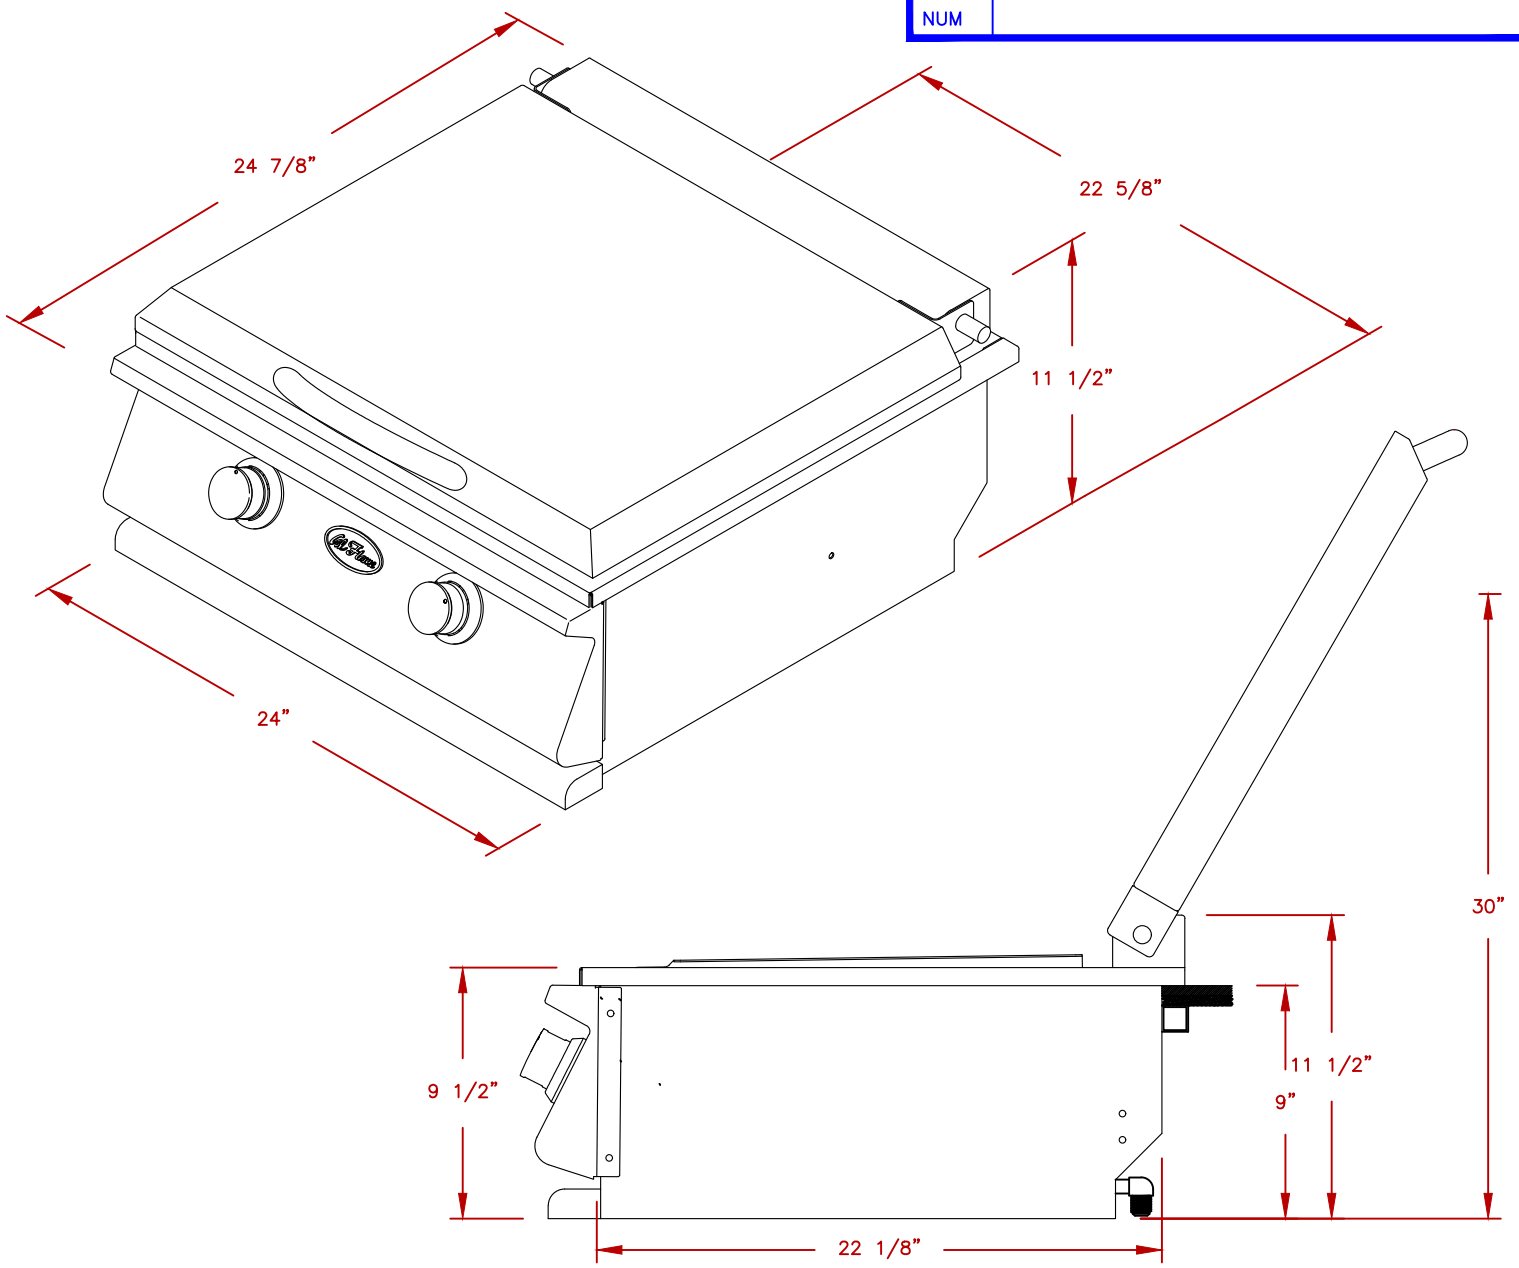

LINE	BBQ LINE
MODEL	HIBACHI DROP IN GRILL-LP
NUM	

NOTE:
DUE TO OUR CONTINUOUS IMPROVEMENT PROGRAM, ALL MODELS
AND SPECIFICATIONS ARE SUBJECT TO CHANGE WITHOUT NOTICE.

	TITLE 2021 BARBECUE LINE ACCESSORIES-DROP IN- HIBACHI DROP IN GRILL-LP	
	SCALE:	DWG NO. BBQ14900P
REVISED	REV. DESCR.	DATE 12/8/2020