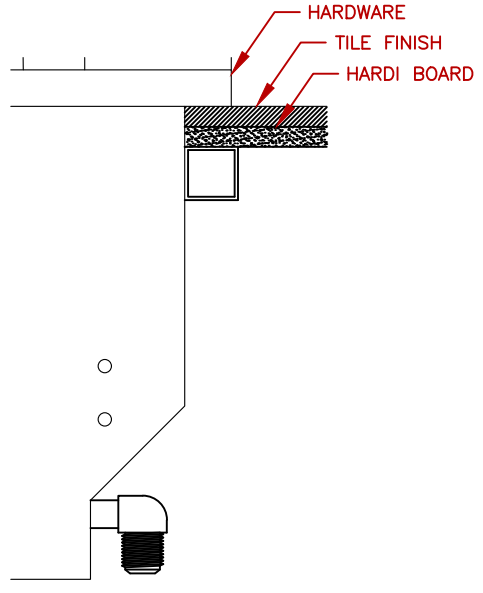

LINE	BBQ LINE
MODEL	HIBACHI DROP IN GRILL-LP
NUM	

NOTE:
DUE TO OUR CONTINUOUS IMPROVEMENT PROGRAM, ALL MODELS
AND SPECIFICATIONS ARE SUBJECT TO CHANGE WITHOUT NOTICE.

	TITLE 2021 BARBECUE LINE ACCESSORIES-DROP IN- HIBACHI DROP IN GRILL-LP	
	SCALE:	DWG NO. BBQ14900P
REVISED	REV. DESCR.	DATE 12/8/2020