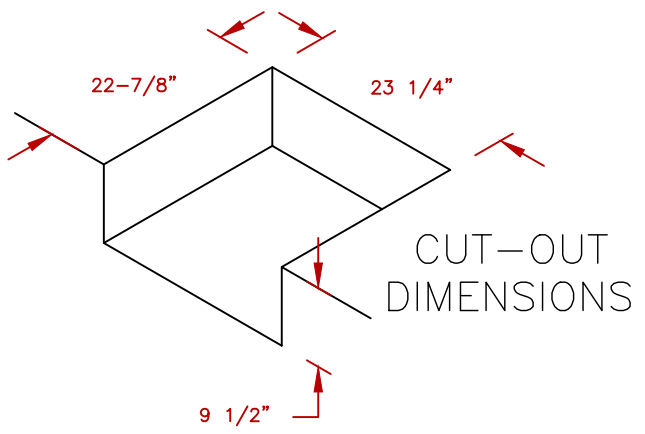

LINE	BBQ LINE
MODEL	HIBACHI DROP IN GRILL-LP
NUM	

NOTE:
DUE TO OUR CONTINUOUS IMPROVEMENT PROGRAM, ALL MODELS
AND SPECIFICATIONS ARE SUBJECT TO CHANGE WITHOUT NOTICE.

	TITLE 2021 BARBECUE LINE ACCESSORIES-DROP IN- HIBACHI DROP IN GRILL-LP	
	SCALE:	DWG NO. BBQ14900P
REVISED	REV. DESCR.	DATE 12/8/2020