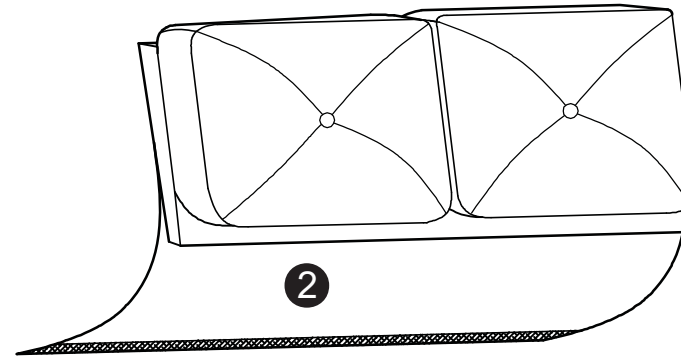

Need parts or assistance?

Please call :

866-626-7826

For prompt, reliable service; please have your assembly manual ready.

WARNING

- This product has been designed for seating two (2) average adults. To prevent injury and damage to this unit, PROHIBIT jumping on it.
- This product is designed for home use and not intended for commercial use.
- Children under the age of 5, small infants and babies should not sleep alone on this product for safety reasons.
- Recommended # of people needed for handling: 2 (however it is always better to have an extra hand.)
- THIS INSTRUCTION BOOKLET CONTAINS **IMPORTANT** SAFETY INFORMATION. PLEASE READ AND KEEP FOR FUTURE REFERENCE.

PARTS

1
Seat Body
QTY:1

2
Backrest
QTY:1

3
Arm
QTY:1 Pair

4
Backrest Ear Piece
QTY:1Pair

5
Leg
QTY:4

6
M10 Washer
(Outer Dim:45mm)
QTY:4

Step 1 :