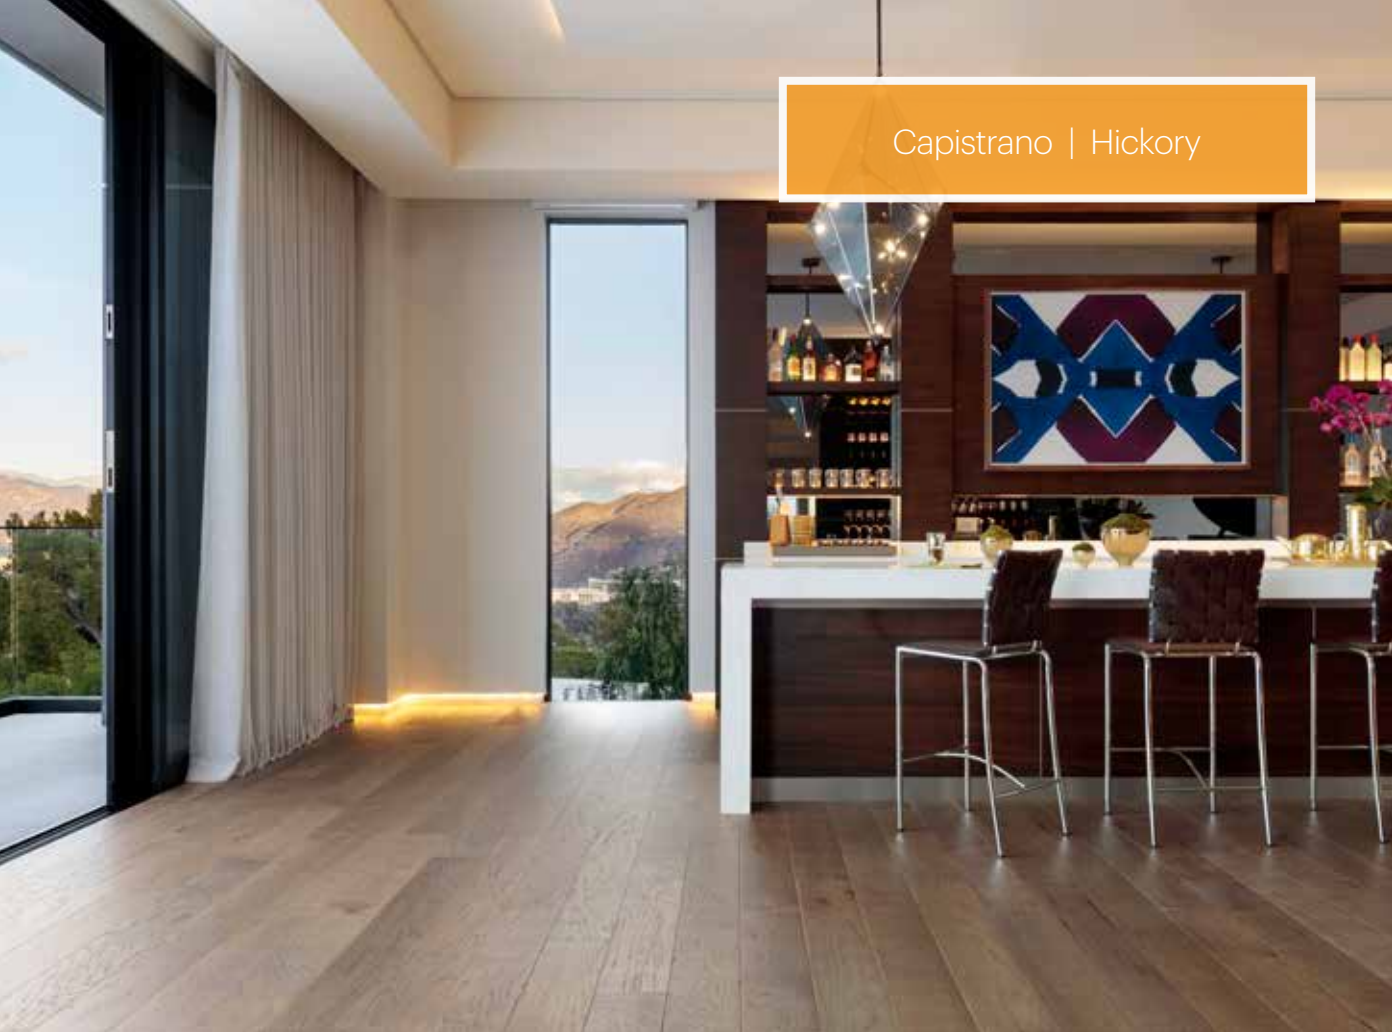

Malibu Wide Plank

Modern Series

Contemporary Beauty Captured

Engineered Tongue & Groove and Click Lock Constructions

- Carefully sourced Hickory reveals natural grain of the wood with distinctive subtle designer sawmarks.
- Longer and wider Planks for an upscale look that make every room look wider, longer and more elegant.
- Choose from the latest gray, whitewash and neutral colors to complement any room design from traditional to modern.
- Durable designer floors featuring an upscale matte finish all at a price within reach.
- Lifetime residential finish and structural warranty, 5 year commercial warranty.
- Product dimensions: Tongue & Groove: 1/2" thick x 6-1/2" wide x 15.75" ~ 75.2" long (50% 75.2" long planks); Click Lock: 3/8" thick x 6-1/2" wide x 15.75" ~ 47.64" long (70% 47.64" long planks).

Vallejo | Hickory

Manresa | Hickory

Granada | Hickory

Capistrano | Hickory

Bayside | Hickory

Cabrillo | Hickory

As easy to find as it is to love.

Keep an eye out for this line at homedepot.com, where Malibu Wide Plank Modern Series is exclusively offered. You'll soon discover the beautiful difference this premium yet affordable line can bring to your home. Visit the hardwood flooring page and see for yourself! The Home Depot has everything you need to get started.