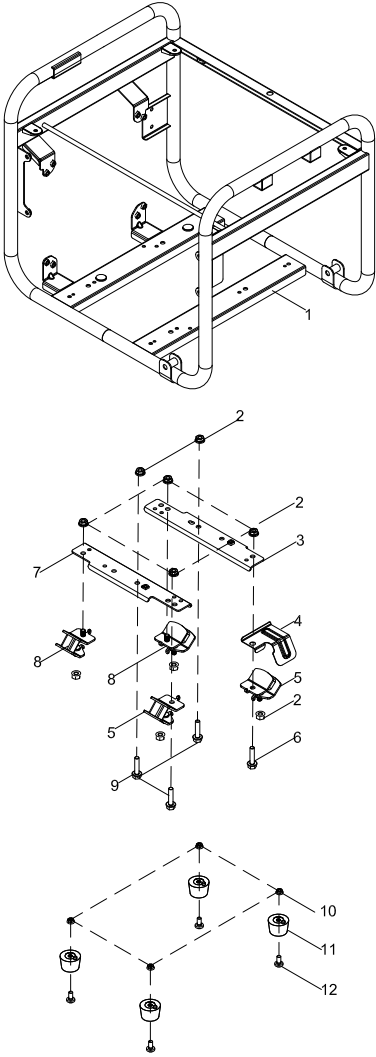

# Figure F

**CONTROL PANEL PART LIST**

#	Part Number	Description	Qty.
1	100011421-0002	Flange Nut M6, GB6170	1
2	100010886-0002	Spring Washer Ø6	1
3	100010910-0002	Washer Ø6	1
4	100731288	Intelligauge, INT5CINV	1
5	100137347-0001	Ignition Module	1
6	10057719	8Amp Circuit Breaker, Push Button	1
7	100092320-0002	Grounding Stud	1
8	100011025-0001	Lock Washer Ø6, Toothed	1
9	100010919-0001	Washer Ø5	1
10	100011419-0003	Flange Nut M5	1
11	100019782	Receptacle, 12 VDC	1
12	100091059-0001	Parallel Outlet Socket, Red	1
13	100091059-0002	Parallel Outlet Socket, Black	1
14	100150096-0001	Cover, Parallel Outlet Socket, Red	1
15	100150096-0002	Cover, Parallel Outlet Socket, Black	1
16	100731572	Receptacle Cover, TT-30R	1
17	100731575	Receptacle Cover, 5-20R, Duplex	1
18	100019747	20Amp Circuit Breaker, Push Button	1
19	100019756	30Amp Circuit Breaker, Push Button	1
20	100010885-0003	Spring Washer Ø5	1
21	100020029	Receptacle 5-20R, Duplex	1
22	100020008	Receptacle TT-30R	1
23	100725008	Control Panel Housing	1
24	100000655	Wire Clip B	2
25	100011446-0001	Flange Nut M4	8
26	100727491	Wire Harness Assembly	1
27	100120180	Cover, Circuit Breaker	3

# FRAME ASSEMBLY DIAGRAM

Figure G

**FRAME ASSEMBLY PART LIST**

#	Part Number	Description	Qty.
1	100730625-0001	Frame	1
2	100079483-0001	Flange Nut M8	10
3	100731886	Front Mounting Bracket, Engine	1
4	100162980	Insulator shield	1
5	100093523	Vibration Mount 2, Support	2
6	100011323-0001	Flange Bolt M8 x 38	1
7	100162854	Rear Mounting Bracket, Engine	1
8	100093524	Vibration Mount 1, Support	2
9	100011320-0002	Flange Bolt M8 x 35	3
10	100011452-0003	Flange Nut M6	4
11	100022335	Damping Pad	4
12	100010964-0002	Screw M6 x 12	4