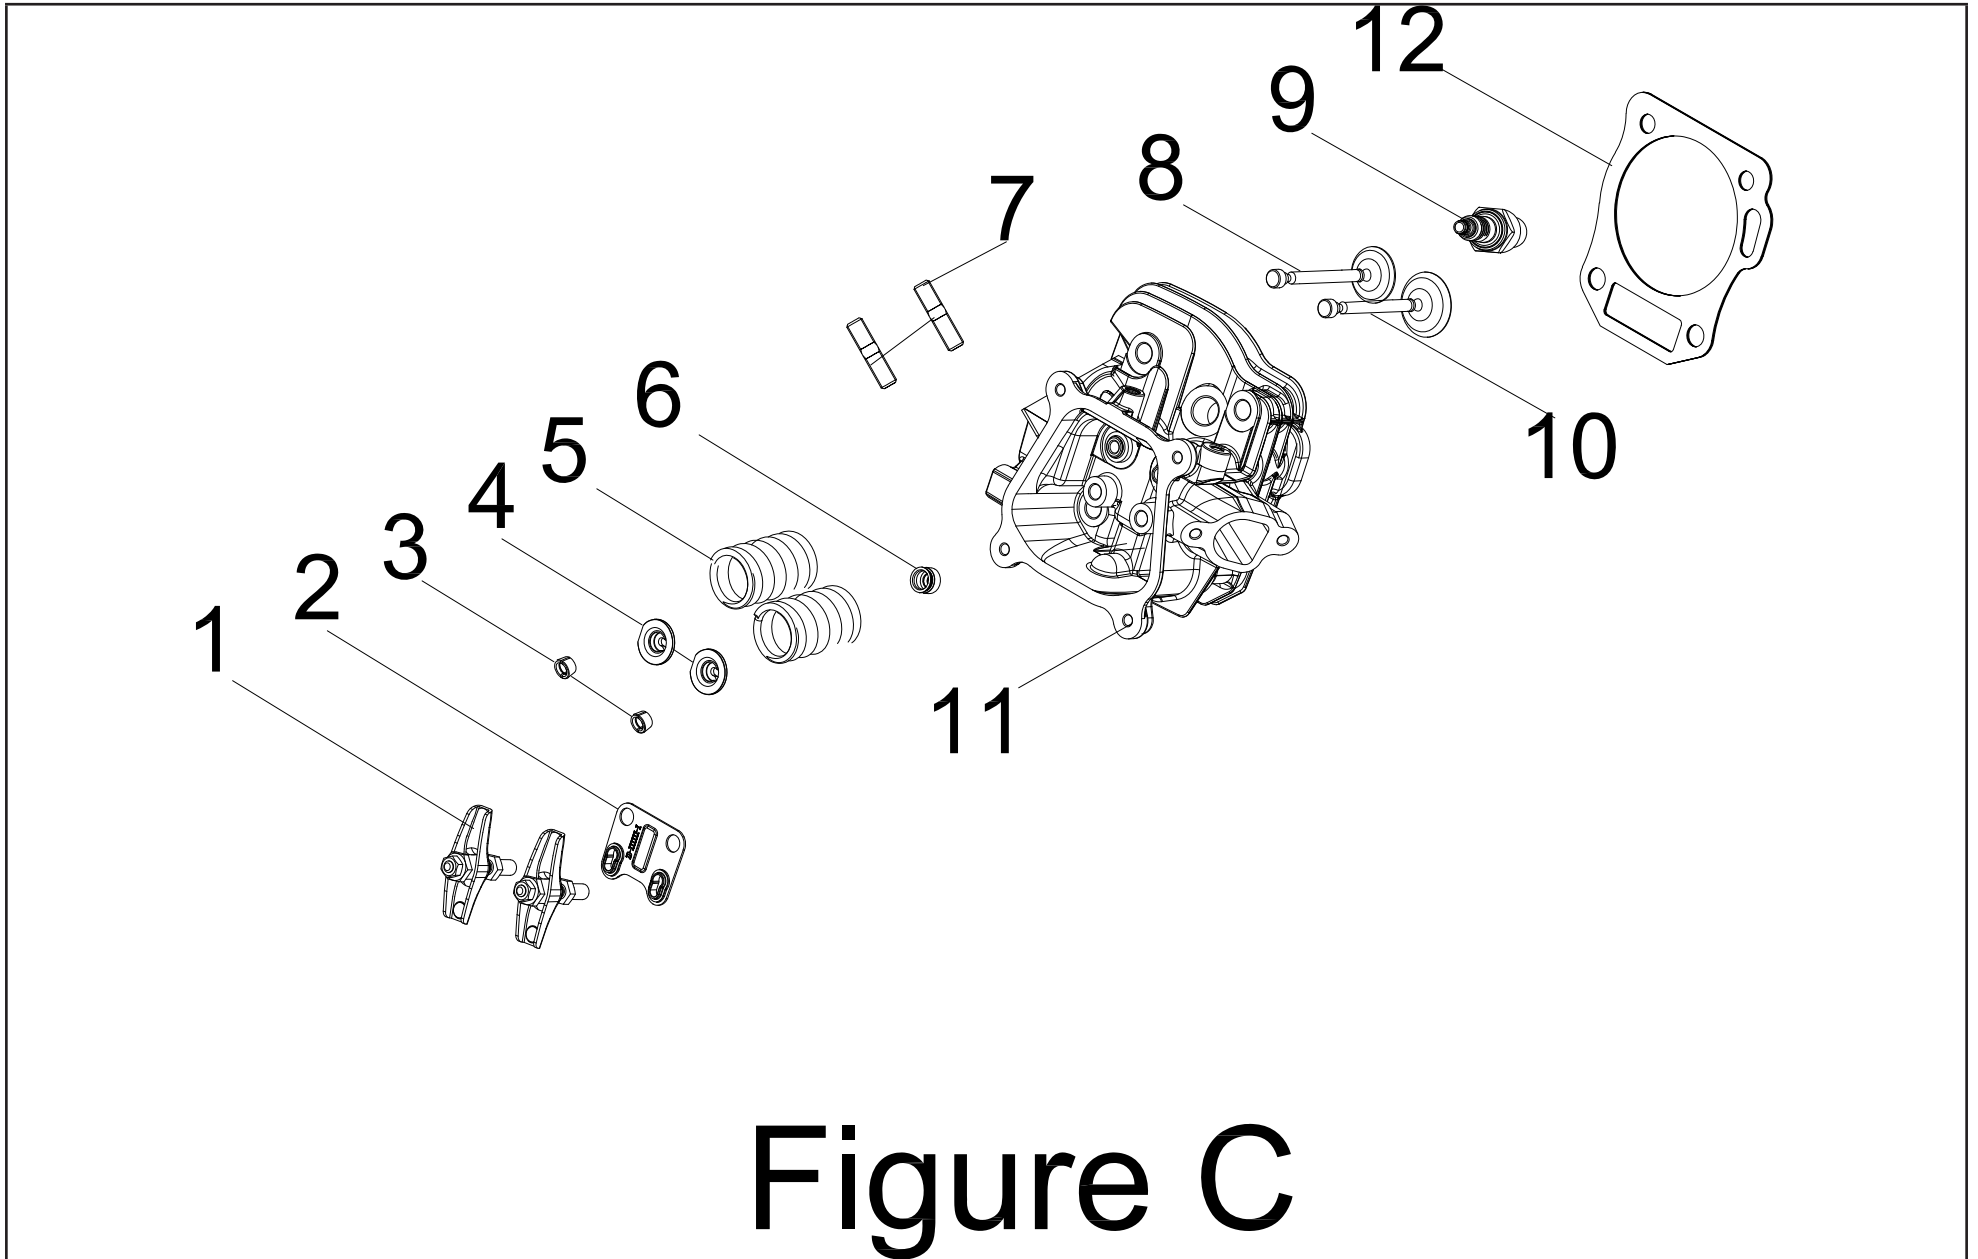

CYLINDER HEAD DIAGRAM

Figure C

CYLINDER HEAD PART LIST

#	Part Number	Description	Qty.
1	100149239	Rocker Arm Assembly	2
2	100050881	Guide Plate, Push Rod	1
3	100050896	Valve Collet	4
4	100073758	Valve Spring Seat	2
5	100713979	Spring, Valve	2
6	100004599	Oil Seal, Intake Valve	1
7	100010387	Stud Bolt M8 x 34	2
8	100713981	Exhaust Valve	1
9	100009378	Spark Plug F6RTC	1
10	100713980	Intake Valve	1
11	100079792	Cylinder Head	1
12	100155656	Gasket, Cylinder Head	1