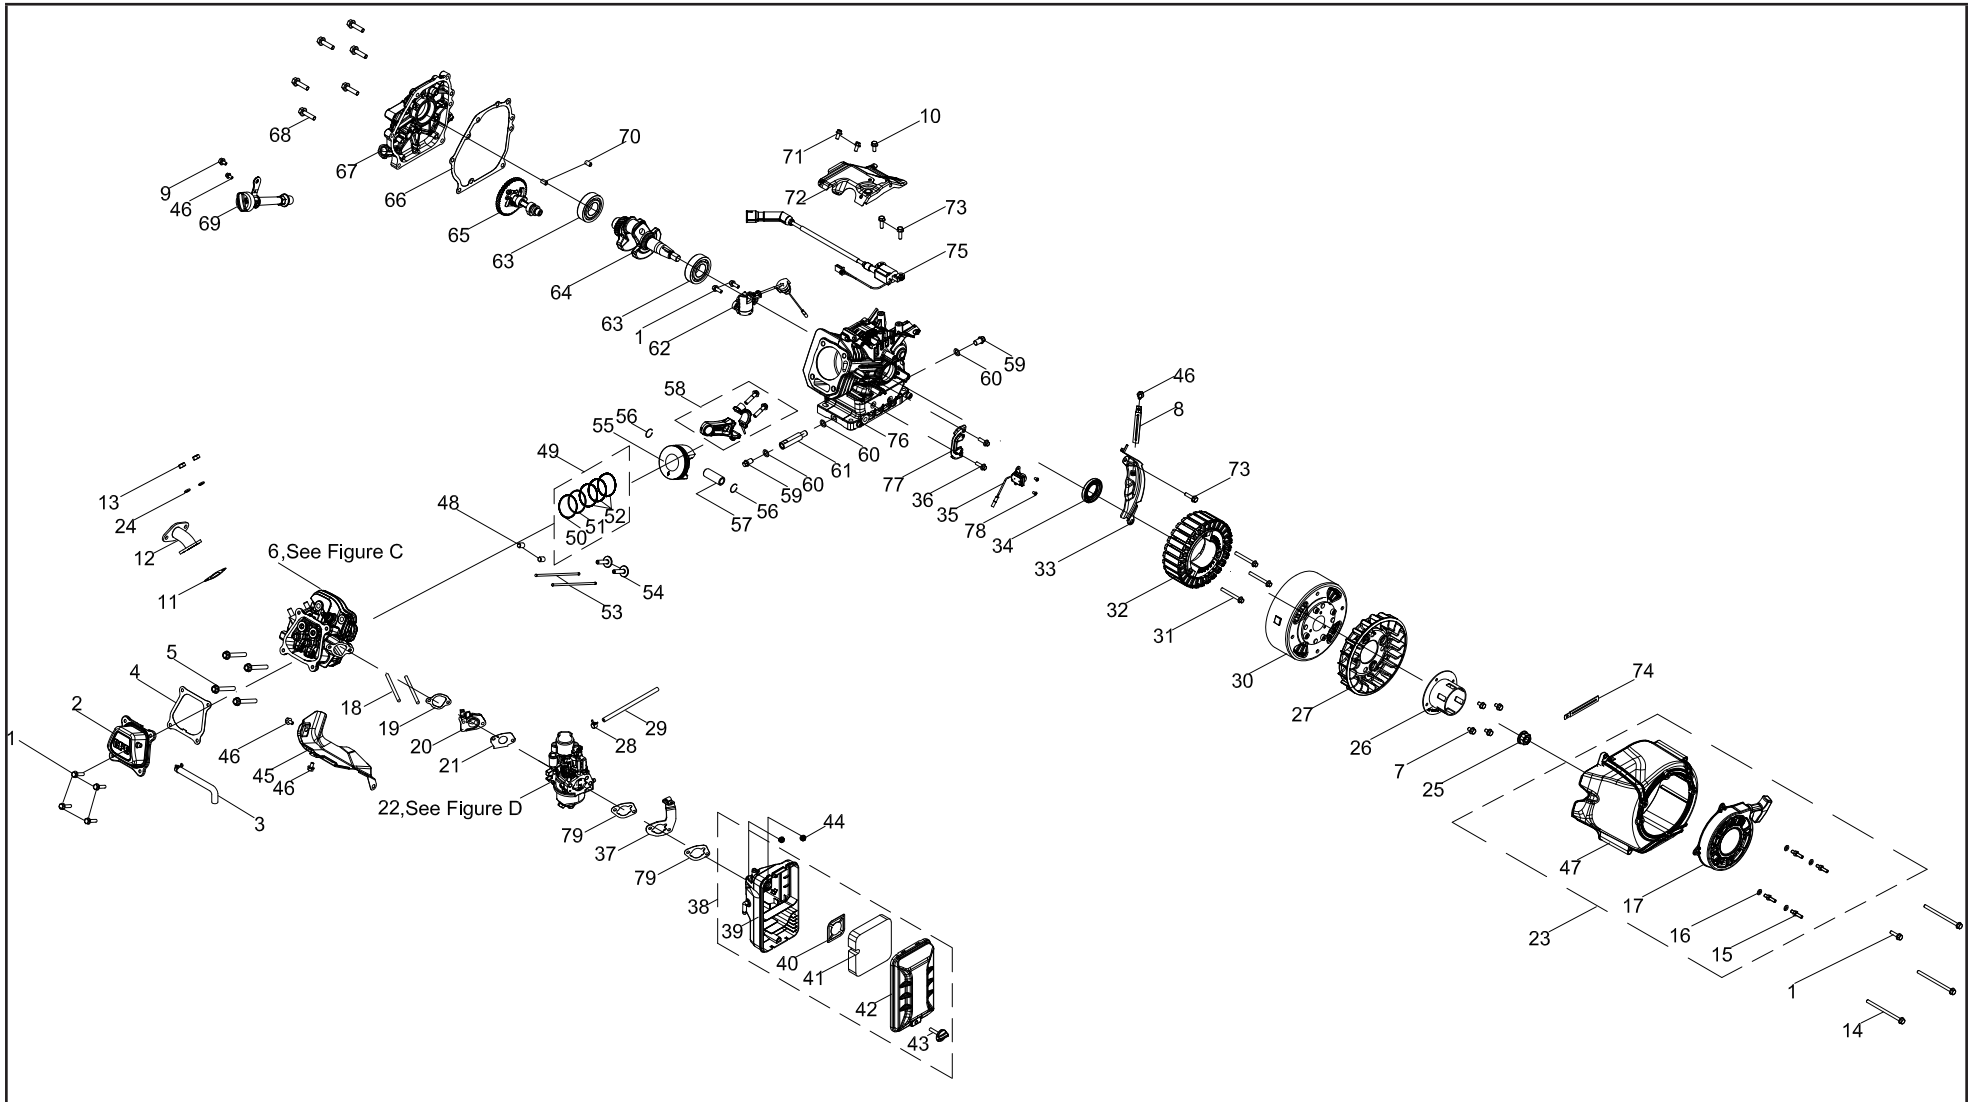

ENGINE PARTS DIAGRAM

Figure B

ENGINE PARTS PART LIST

#	Part Number	Description	Qty.
1	100011264-0003	Flange Bolt M6 x 16, GB5789	7
2	100002335	Cylinder Head Cover(Cpe)	1
3	100719261	Breather Tube	1
4	100066138	Gasket, Cylinder Head Cover	1
5	100002464-0001	Flange Bolt M8 x 60	4
6	100159588	Cylinder Head Assembly, See Figure C	1
7	100011581-0001	Flange Bolt M6 x 14	4
8	100062546	Wire Clip B 1	1
9	100011263-0002	Flange Bolt M6 x 15	1
10	100055588-0006	Flange Bolt M6 x 20, GB16674	1
11	100006526	Gasket, Muffler	1
12	100142016	Exhaust Pipe	1
13	100011422-0004	Flange Nut M8, GB6170	2
14	100011284-0003	Flange Bolt M6 x 100	3
15	100135072	Flange Bolt M6	4
16	100010894	Washer Ø6	4
17	100724977-0001	Recoil Starter	1
18	100061091	Stud Bolt M6 x 98	2
19	100078607	Gasket, Insulator	1
20	100122101	Insulator, Carburetor	1
21	100078606	Gasket, Carburetor	1
22	100732016	Carburetor Assembly, See Figure D	1
23	100731008-0001	Recoil Starter Assembly	1
24	100010887-0004	Spring Washer Ø8	2
25	100011459-0003	Flange Nut M14 x 1.5	1
26	100724985	Pulley, Starter	1
27	100087582	Cooling Fan	1
28	100005138	Clamp	1
29	100083114	Fuel Pipe, Ø4 x Ø10 x 340	1

#	Part Number	Description	Qty.
30	100126953	Rotor Assembly, Permanent Magneto, Ø180 x 64 mm	1
31	100011540-0007	Flange Bolt M6 x 50	3
32	100153854	Stator Assembly, Ø156 x35 mm	1
33	100130948	Lower Guard	1
34	100017644	Oil Seal Ø25 x Ø41.25 x 6	1
35	100727615	Trigger	1
36	100055591-0007	Flange Bolt M6 x 12, GB16674	2
37	100142011	Choke Lever Rack	1
38	100731202	Air Cleaner Assembly	1
39	100731587	Air Cleaner Base	1
40	100005078	Air Cleaner Baffle	1
41	100004771	Air Cleaner Element	1
42	100717012	Air Cleaner Cover	1
43	100004949	Air Cleaner Bolt	1
44	100011463-0002	Flange Nut M6	2
45	100007083	Air Guide, Lower	1
46	100011260-0005	Flange Bolt M6 x 10	4
47	100724983-0001	Fan Cover	1
48	100010558	Dowel Pin Ø10 x 16	2
49	100003243	Piston Ring Set	1
50	100072134	1st Piston Ring	1
51	100072135	2nd Piston Ring	1
52	100072136	Oil Ring	1
53	100149269	Push Rod	2
54	100149234	Lifter, Valve	2
55	100003086	Piston	1
56	100003221	Circlip, Wrist Pin	2
57	100003123	Wrist Pin	1
58	100003446	Connecting Rod	1