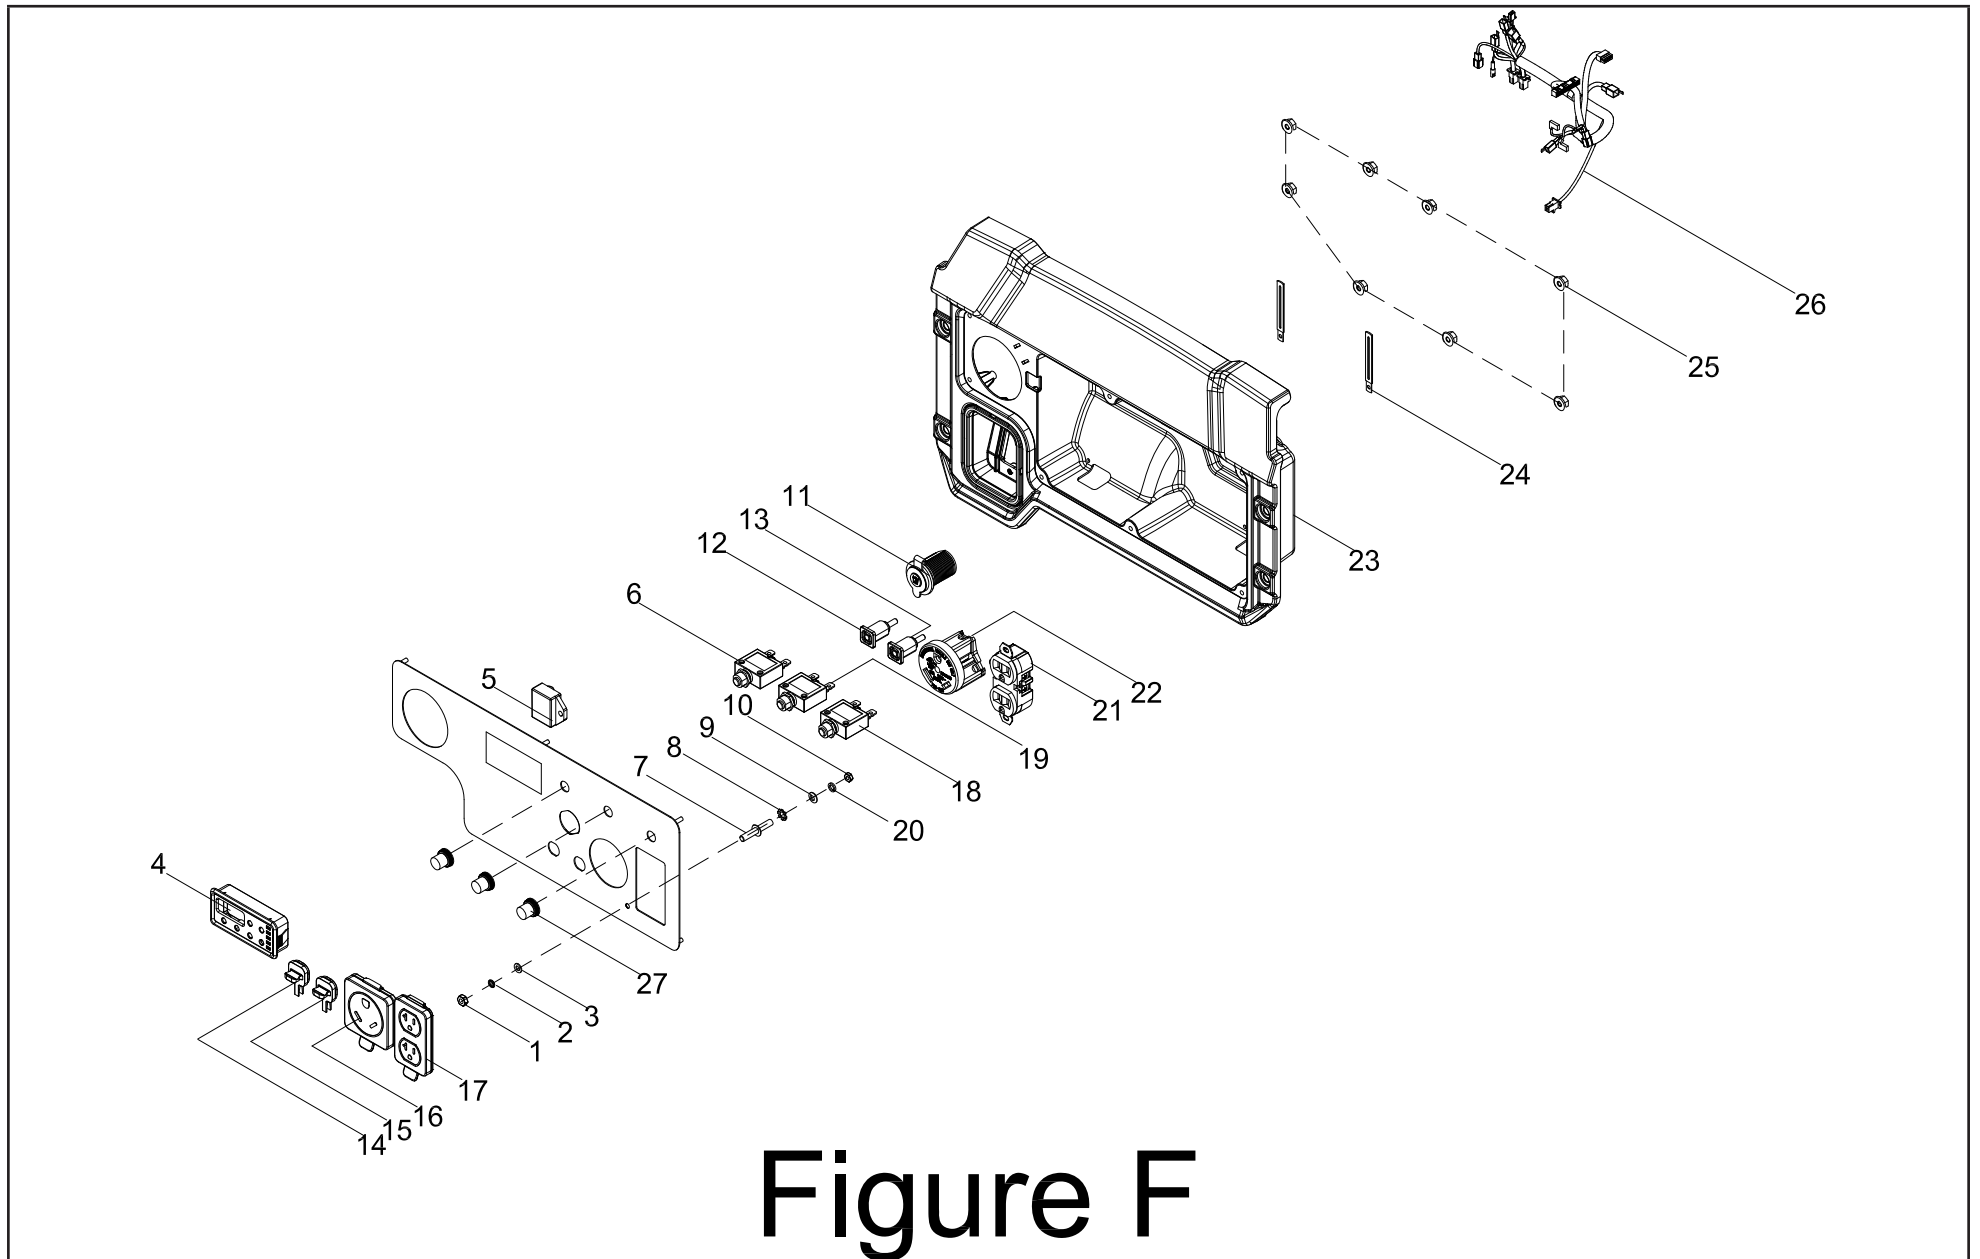

CONTROL PANEL DIAGRAM

Figure F

CONTROL PANEL PART LIST

#	Part Number	Description	Qty.
1	100011421-0002	Flange Nut M6, GB6170	1
2	100010886-0002	Spring Washer Ø6	1
3	100010910-0002	Washer Ø6	1
4	100731288	Intelligauge, INT5CINV	1
5	100137347-0001	Ignition Module	1
6	10057719	8Amp Circuit Breaker, Push Button	1
7	100092320-0002	Grounding Stud	1
8	100011025-0001	Lock Washer Ø6, Toothed	1
9	100010919-0001	Washer Ø5	1
10	100011419-0003	Flange Nut M5	1
11	100019782	Receptacle, 12 VDC	1
12	100091059-0001	Parallel Outlet Socket, Red	1
13	100091059-0002	Parallel Outlet Socket, Black	1
14	100150096-0001	Cover, Parallel Outlet Socket, Red	1
15	100150096-0002	Cover, Parallel Outlet Socket, Black	1
16	100731572	Receptacle Cover, TT-30R	1
17	100731575	Receptacle Cover, 5-20R, Duplex	1
18	100019747	20Amp Circuit Breaker, Push Button	1
19	100019756	30Amp Circuit Breaker, Push Button	1
20	100010885-0003	Spring Washer Ø5	1
21	100020029	Receptacle 5-20R, Duplex	1
22	100020008	Receptacle TT-30R	1
23	100725008	Control Panel Housing	1
24	100000655	Wire Clip B	2
25	100011446-0001	Flange Nut M4	8
26	100727491	Wire Harness Assembly	1
27	100120180	Cover, Circuit Breaker	3