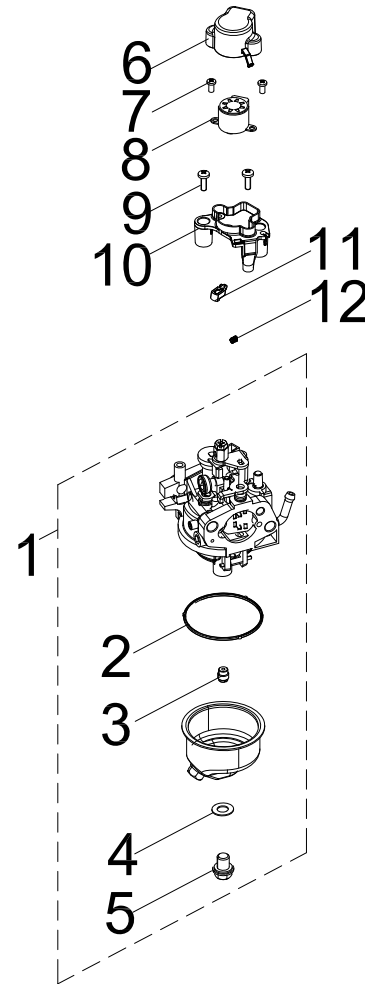

CARBURETOR DIAGRAM

Figure D

CARBURETOR PART LIST

#	Part Number	Description	Qty.
1	100730340	Carburetor	1
2	100005717	O-Ring, Fuel Bowl	1
3	100005766	Main Jet Standard	1
	100713414	Main Jet Altitude 1000-3000m	/
4	100006037	Gasket, Fuel Bowl Mounting Bolt	1
5	100005725	Mounting Bolt, Fuel Bowl	1
6	100050035	Protection Cover, Stepping Motor	1
7	100051029-0004	Screw M4 x 6	2
8	100727606	Stepping Motor	1
9	100010947-0001	Screw M4 x 12	2
10	100158241	Stepping Motor Seat	1
11	100033258	Clamp, Stepping Motor Guide	1
12	100052405	Spring	1