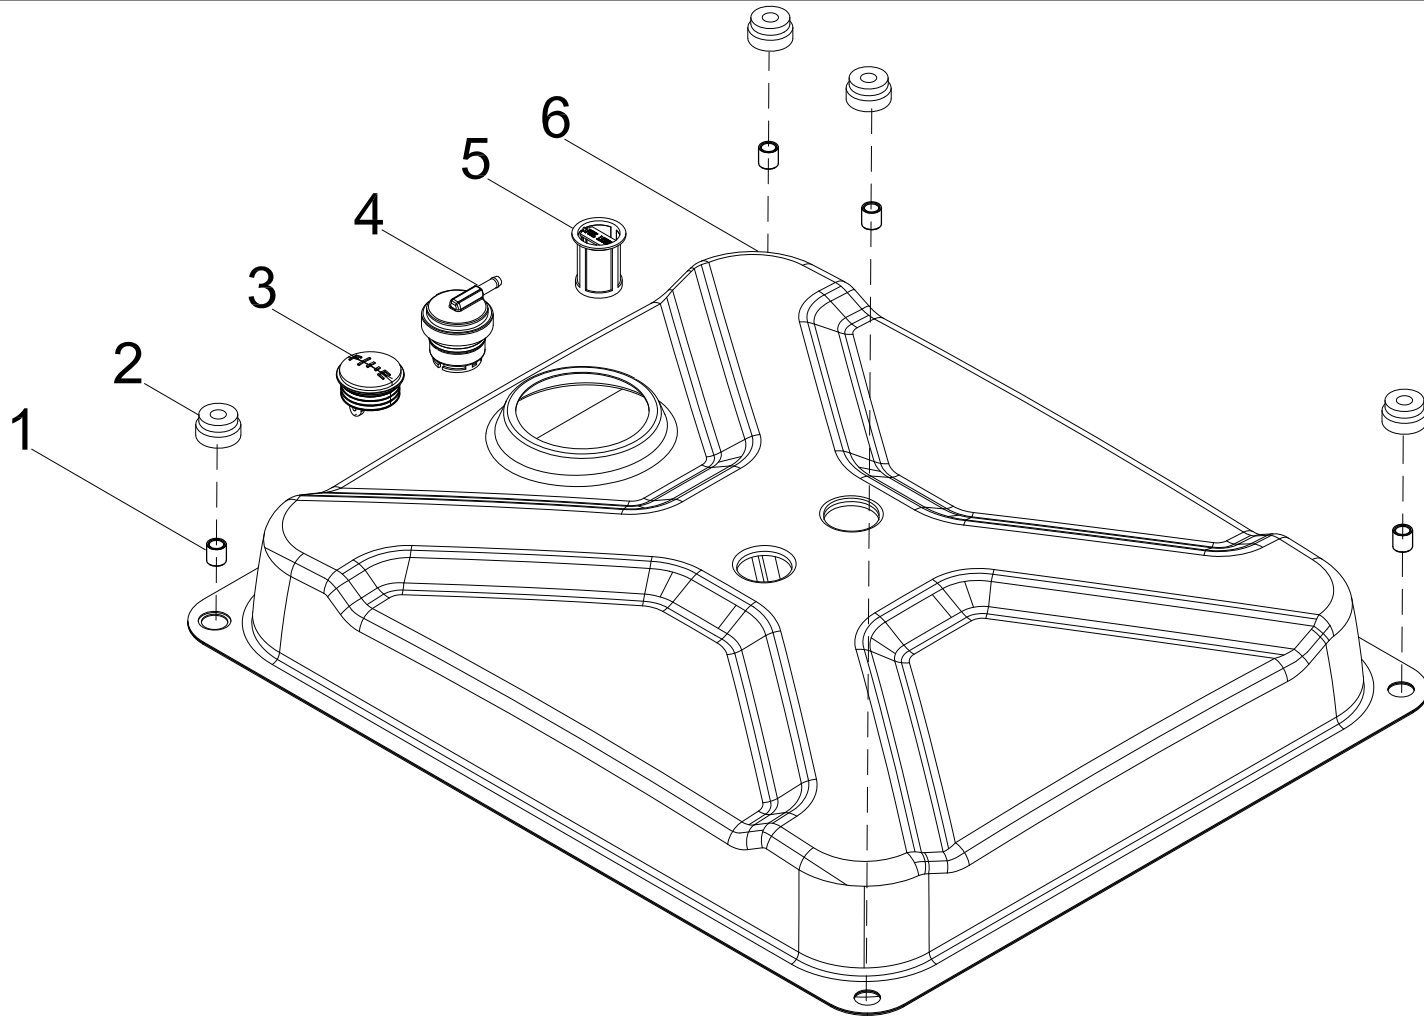

FUEL TANK DIAGRAM

Figure E

FUEL TANK PART LIST

#	Part Number	Description	Qty.
1	100715500	Bushing, Ø9 x Ø6.6 x 10	4
2	100711813	Vibration Mounting, Fuel Tank	4
3	100727794	Fuel Gauge	1
4	100099571	Reversal Valve	1
5	100098838	Fuel Filter Assembly	1
6	100727618-0001	Fuel Tank, 11L	1