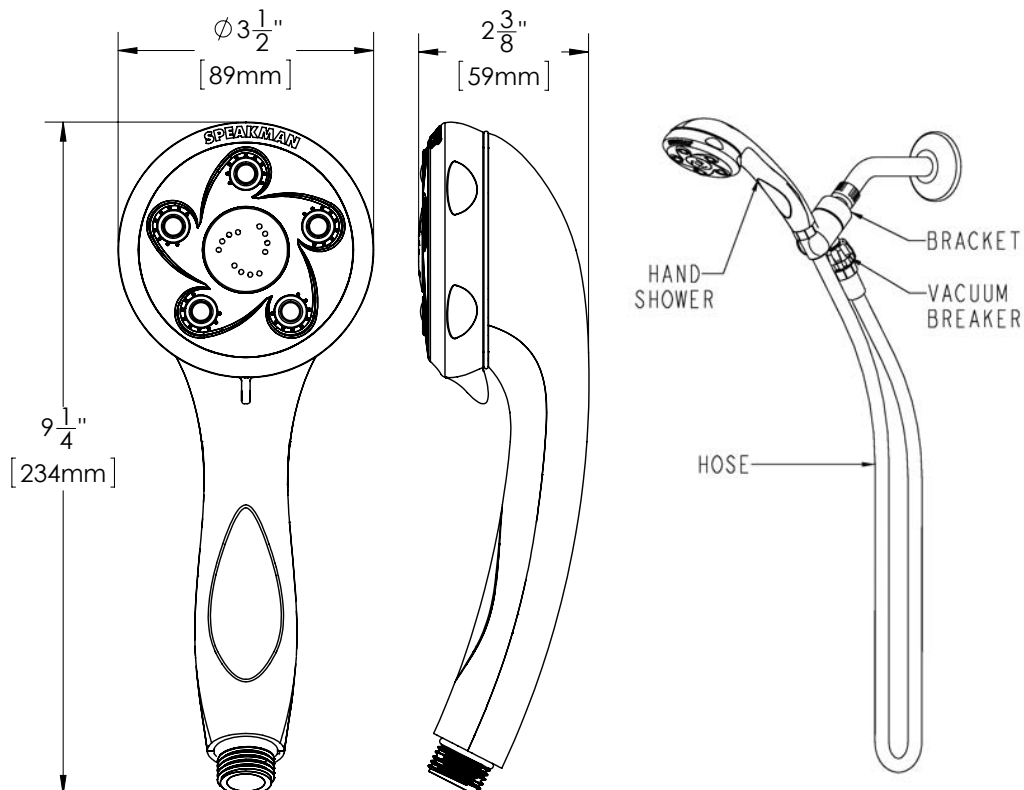

SPEAKMAN® VS-2007

Napa Hand Shower Head

FEATURES:

- 5 plungers, 45 sprays
- 12 center massage jets
- Durable plastic construction
- Spray adjusting faceplate
- Patented plungers resist scale buildup
- Includes 5' metal hose and arm bracket
- 2.5 gpm (9.5 L/min) flow rate

FINISH:

PC BN PB

OPTIONS:

 Add suffix to model #

- 2.0 gpm (7.6 L/min) flow rate -E2
- 1.75 gpm (6.6 L/min) flow rate -E175

COMPLIANCE:

- ASME A112.18.1/CSA B125.1 certified
- WaterSense certified (E2, E175)

WARRANTY:

- Limited Lifetime Warranty (consumer use)
- 1 Year Limited (commercial use)

DIMENSIONS:

 NOTE: 1. All dimensions are in inches (millimeters) unless otherwise specified and are subject to change without notice.