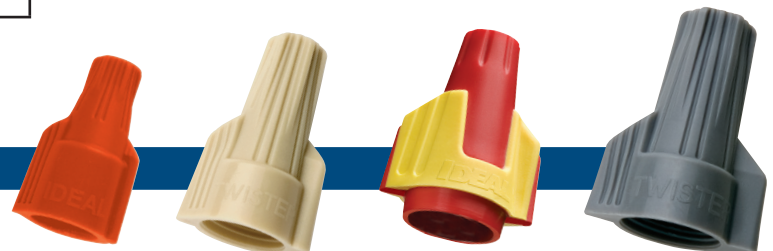

The complete line of Twister® Wire Connectors

Twister® LT
Model 340™ Orange

Twister®
Model 341® Tan

Twister® PRO
Model 344® Red/Yellow

Twister®
Model 342® Gray

COMFORT
from the IDEAL family of
Performance & Reliability

IDEAL INDUSTRIES, INC.

1375 Park Avenue, Sycamore, IL 60178, USA / 815-895-5181 • 800-435-0705 in USA

International offices:

Australia • Brazil • Canada • China • France • Germany • India • Mexico • Puerto Rico • UK

For complete sales office contact information, visit us at:
www.idealind.com