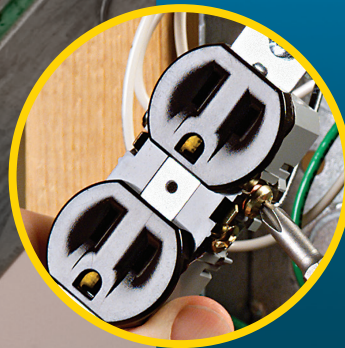

Compact size great for recessed can lights, receptacles and GFCIs.

Made in U.S.A. of U.S. and Global Components

COMFORT
from the IDEAL family of Performance and Reliability.