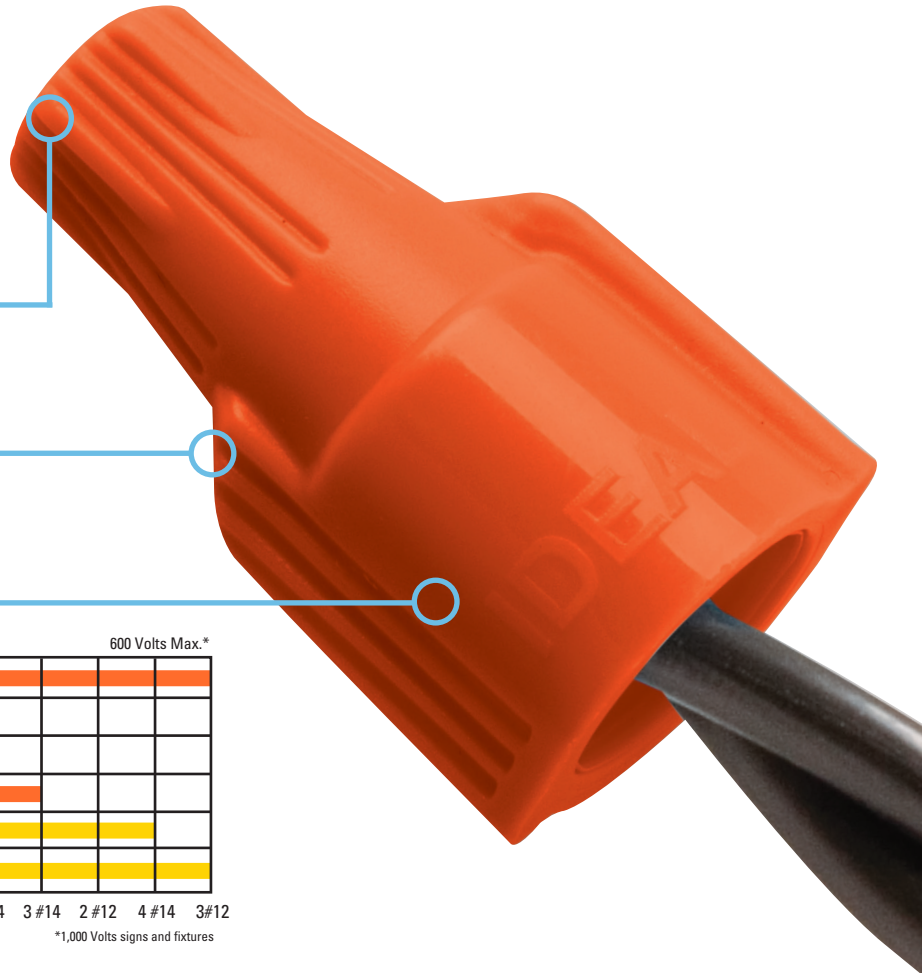

**NEW Color  
Same  
Wide Range**

Compact size great for recessed can lights, receptacles and GFCIs.

Made in U.S.A. of U.S. and Global Components

**COMFORT**  
from the IDEAL family of Performance and Reliability.

# Twister® LT Wire Connectors

It should come as no surprise that a wire connector with the Twister® name on it packs quality and performance – no matter the size. Twister® LT is designed for peak performance and maximum comfort on those big jobs in small spaces. Its unique, compact design makes it the perfect wire connector for any lighting installation or retrofit, as well as general electrical connections in tight electrical boxes. With its wide range this compact connector can cover the same ranges as gray, blue, orange, and yellow standard twist-on connectors as well as yellow wing-style connectors. Plus, the square-wire spring ensures the Twister® LT goes on quickly and provides a strong connection you can count on.

IDEAL wire connectors are the preferred connectors for professional electricians. Their comfortable grip and superior performance give the confidence that all connections are solid and reliable.

Can be applied using 1/4" hex drive

Swept-wing design for more comfort and better grip

Compact size for improved box-fill capacity

|                     | 600 Volts Max.* |  |  |  |  |  |  |  |  |  |  |
|---------------------|-----------------|--|--|--|--|--|--|--|--|--|--|
| 340™ Orange         | [Orange bar]    |  |  |  |  |  |  |  |  |  |  |
| Gray Fixed Spring   | [Gray bar]      |  |  |  |  |  |  |  |  |  |  |
| Blue Fixed Spring   | [Blue bar]      |  |  |  |  |  |  |  |  |  |  |
| Orange Fixed Spring | [Orange bar]    |  |  |  |  |  |  |  |  |  |  |
| Yellow Fixed Spring | [Yellow bar]    |  |  |  |  |  |  |  |  |  |  |
| Yellow Wing Type    | [Yellow bar]    |  |  |  |  |  |  |  |  |  |  |