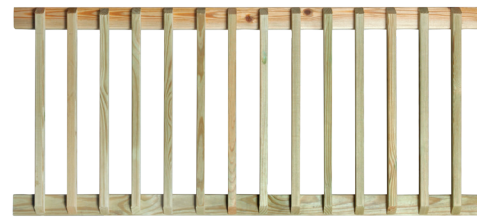

90° Outside Corner
302501996

12"x18"x12" 180° Return Loop
206687110

Inside corner bracket 3.5" x 3.5" x 7"
302502978

1" Grab Rail End Cap
206693490

6" Aluminum Joiner Kit
206687107

5-3/4" Adjustable Joiner
206687114

Most items also available in cedar and redwood tone

Railing Products

6ft Pre-assembled Wood Rail
202674738

6ft Round Aluminum Baluster Rail Kit 204606980

8ft Round Aluminum Baluster Rail Kit 304834530

6 Ft. Pressure-Treated Pine Pre-Assembled Hog Wire Rail Kit 324278541