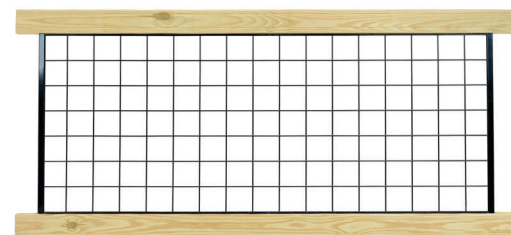

Most items also available in cedar and redwood tone

Railing Products

6ft Pre-assembled Wood Rail
202674738

6ft Round Aluminum Baluster Rail Kit 204606980

8ft Round Aluminum Baluster Rail Kit 304834530

6 Ft. Pressure-Treated Pine Pre-Assembled Hog Wire Rail Kit 324278541

Adjustable Black Aluminum Deck Gate
207091910

6ft Round Aluminum Baluster Stair Rail Kit
204430479

Deck Gate Hardware Kit with Latch
308138103

Support Blocks
206797441

Wood Lath (50-pk.)
206436225

6ft Moulded Cap Rail
203208261