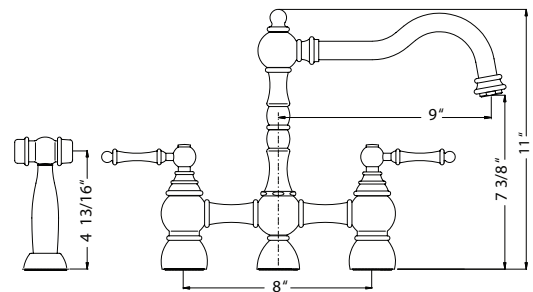

LEXINGTON SERIES

Traditional Bridge Kitchen Faucet with Sidespray

- Model LEXBS-956-PC** : Polished Chrome
LEXBS-956-BN : Brushed Nickel
LEXBS-956-OB : Oil Rubbed Bronze
LEXBS-956-BB : Brushed Brass
LEXBS-956-AB : Antique Brass
LEXBS-956-AC : Antique Copper

LEXBS-956

FEATURES

- Traditional solid brass construction
- Solid brass side spray with removable aerator
- Easy clean AeroFlo removable Aerator
- Sidespray with XtendHose reaches all edges of sink and beyond. 20+ inches
- Traditional Dual Hot/Cold Horizontal Ultrasmooth Water Controls
- CeraDox Ceramic Disc Cartridge - Lifetime Warranty
- Available in 6 finish options
- Oversized deck mounting locknut for ease of installation
- Hybrid stainless steel and nylon braided hoses for increased durability and flexibility
- All Houzer faucets are ICC certified to meet or exceed US State and Federal plumbing codes and low lead safety standards
- Limited Lifetime Warranty