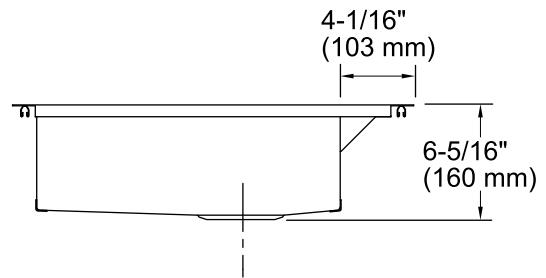

Technical Information

All product dimensions are nominal.

Bowl configuration:	Double equal
Installation:	Top-mount, Under-mount
Bowl area (Left):	Length: 14-9/16" (370 mm) Width: 16-9/16" (421 mm) Bowl depth: 6" (152 mm)
Bowl area (Right):	Length: 14-9/16" (370 mm) Width: 16-9/16" (421 mm) Bowl depth: 6" (152 mm)
Number of deck holes:	4
Faucet hole(s):	1-7/16" (37 mm)
Drain hole:	3-5/8" (92 mm)
Template:	1130821, required, included

Notes

Install this product according to the installation instructions.

ADA compliant when installed to the specific requirements of these regulations.