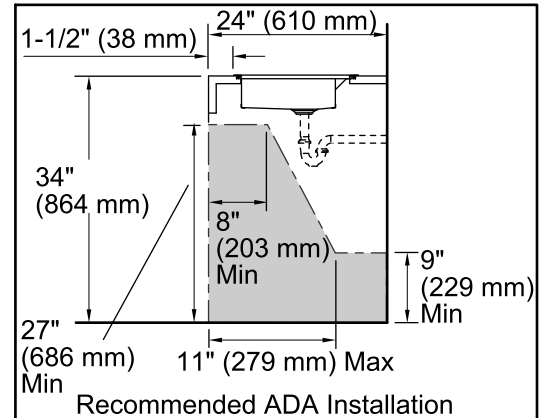

Technical Information

All product dimensions are nominal.

Bowl configuration:	Double equal
Installation:	Top-mount, Under-mount
Bowl area (Left):	Length: 14-9/16" (370 mm) Width: 16-9/16" (421 mm) Bowl depth: 6" (152 mm)
Bowl area (Right):	Length: 14-9/16" (370 mm) Width: 16-9/16" (421 mm) Bowl depth: 6" (152 mm)
Number of deck holes:	4
Faucet hole(s):	1-7/16" (37 mm)
Drain hole:	3-5/8" (92 mm)
Template:	1130821, required, included

Notes

Install this product according to the installation instructions.

ADA compliant when installed to the specific requirements of these regulations.