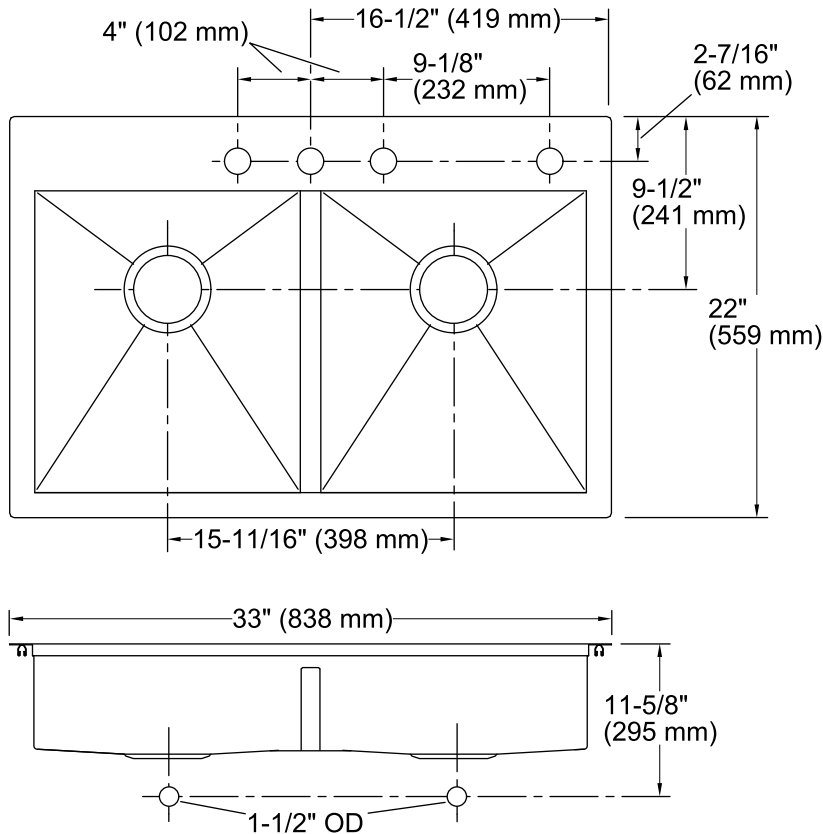

Technical Information

All product dimensions are nominal.

Bowl configuration:	Double equal
Installation:	Top-mount, Under-mount
Bowl area (Left):	Length: 14-9/16" (370 mm) Width: 16-9/16" (421 mm) Bowl depth: 6" (152 mm)
Bowl area (Right):	Length: 14-9/16" (370 mm) Width: 16-9/16" (421 mm) Bowl depth: 6" (152 mm)
Number of deck holes:	4
Faucet hole(s):	1-7/16" (37 mm)
Drain hole:	3-5/8" (92 mm)
Template:	1130821, required, included

Notes

Install this product according to the installation instructions.

ADA compliant when installed to the specific requirements of these regulations.