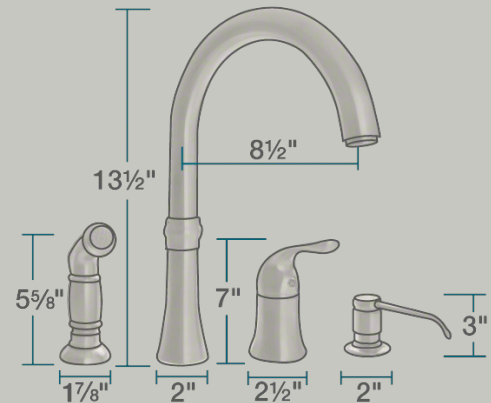

# 710-BN 4 Hole Kitchen Faucet

## Kitchen Faucets

Our Kitchen Faucets present many options to promote ease of use in your kitchen. A faucet with a pull-out sprayer makes rinsing large and unwieldy dishes quick and easy. The optional soap dispenser saves room by storing your dish soap below the counter and prevents clutter around your sink. We offer a wide variety of faucet styles in four available finishes to match your kitchen's décor.

2" x 8 1/2" x 13 1/2"  
4-Hole Installation  
Ceramic Disc Cartridge  
360-Degree Spout  
Completely Pressure Tested  
Includes Side Spray  
Includes Soap Dispenser  
ADA Approved  
Constructed of Lead-Free Materials  
Complies with NSF Standards  
SDWA Compliant  
cUPC Certified (Uniform Plumbing Code)  
Lifetime Warranty  
PVD Brushed-Nickel Finish

## Features

<p>4 Hole Installation</p>	<p>Ceramic Disc Cartridge</p>	<p>360 Degree Spout</p>	<p>Pressure Tested</p>	<p>Soap Dispenser and Side Spray Available</p>	<p>ADA Approved</p>
<p>Lead Free Construction</p>	<p>Complies with NSF Standards</p>	<p>Safe Drinking Water Act</p>	<p>cUPC Certified</p>	<p>Limited Lifetime Warranty</p>	