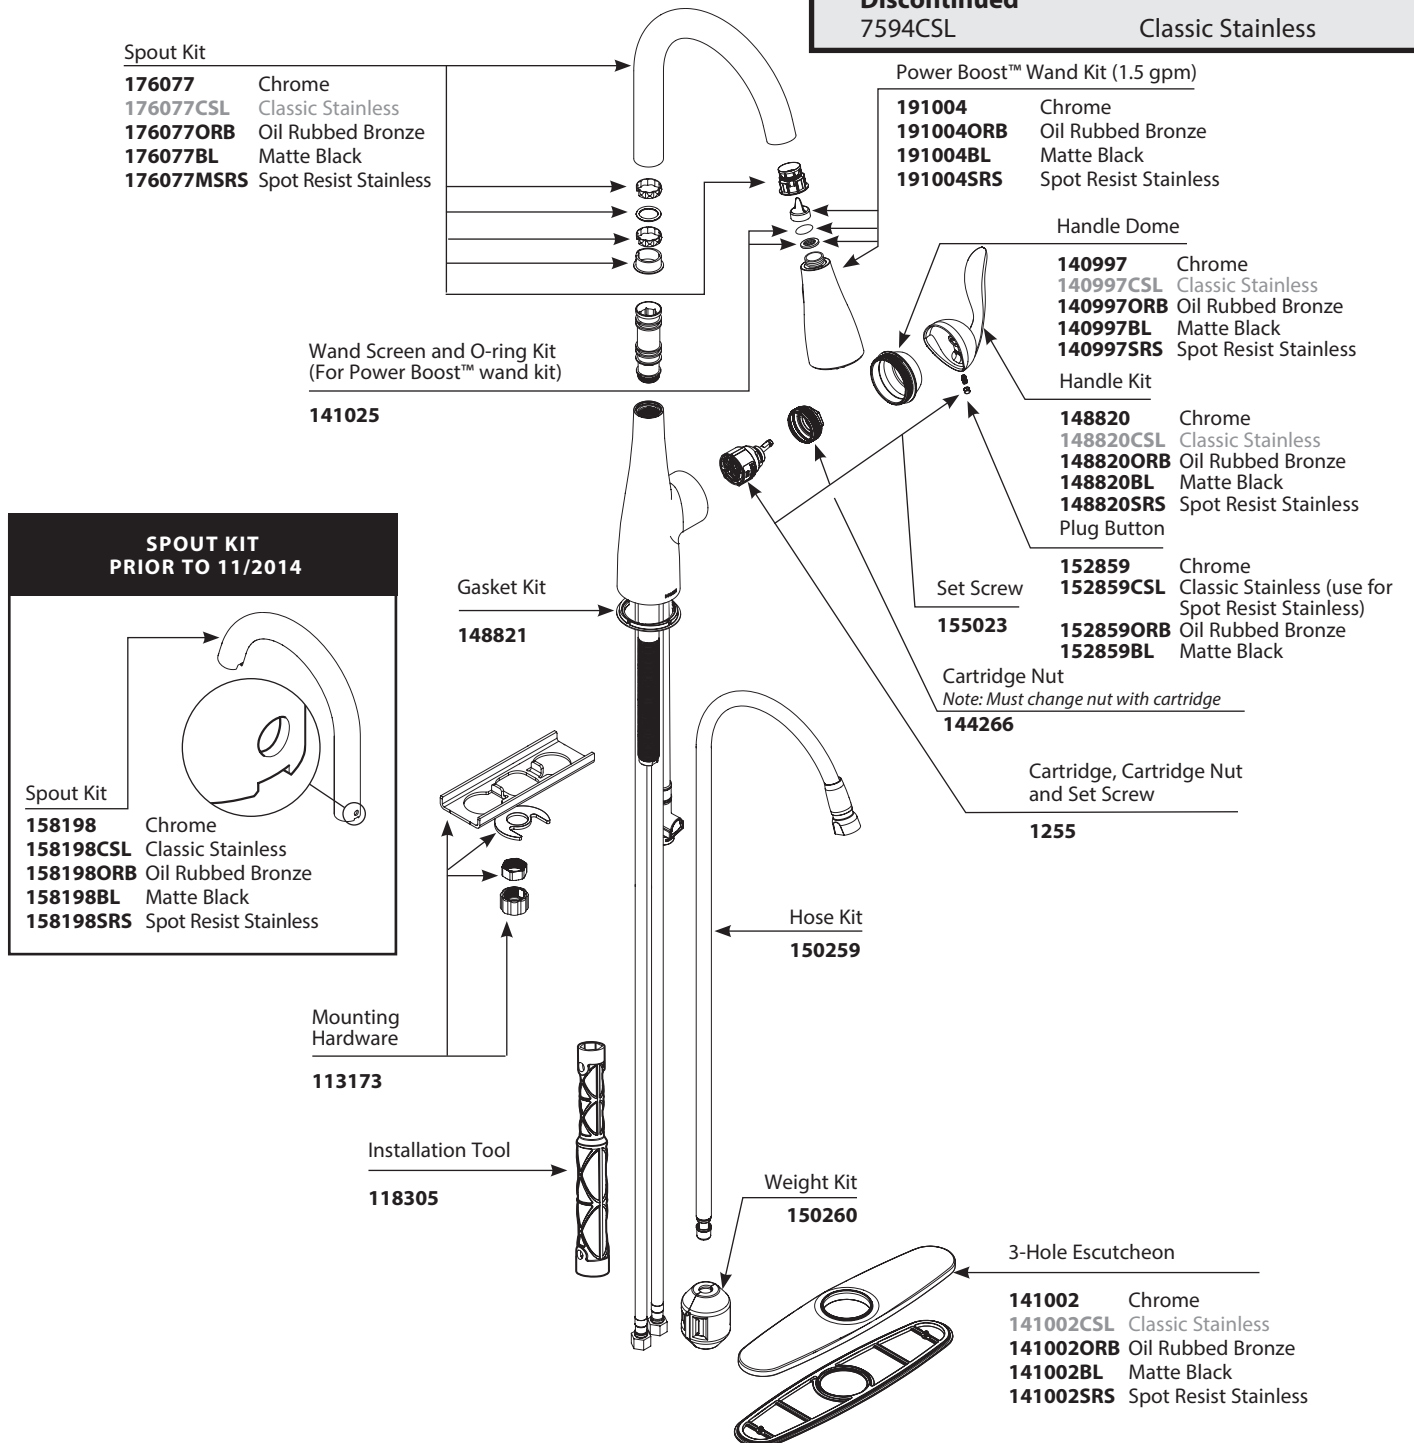

Buy it for looks. Buy it for life.®

■ Order by Part Number

*There is more than 1 version of this model.
Page down to identify the version you have.*

Illustrated Parts

ARBOR™	
Single-Handle High Arc Pulldown Kitchen Faucet	
MODELS	FINISH
7594C	Chrome
7594ORB	Oil Rubbed Bronze
7594BL	Matte Black
7594SRS	Spot Resist Stainless
Discontinued	
7594CSL	Classic Stainless

Buy it for looks. Buy it for life.®

■ Order by Part Number

Illustrated Parts

ARBOR™	
Single-Handle High Arc Pulldown Kitchen Faucet	
MODELS	FINISH
7594C	Chrome
7594CSL	Classic Stainless
7594ORB	Oil Rubbed Bronze
7594BL	Matte Black
7594SRS	Spot Resist Stainless