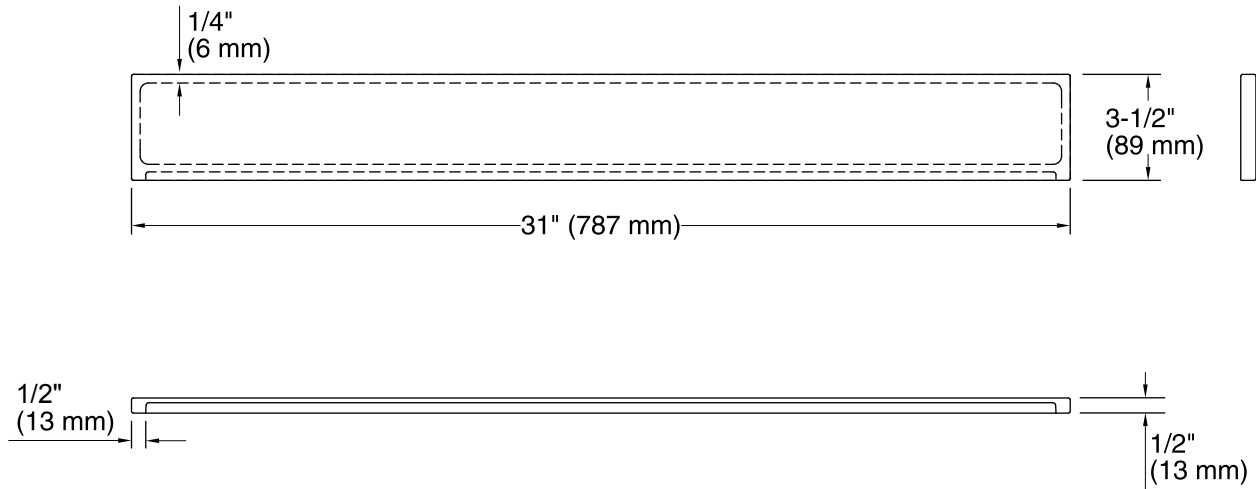

**Solid/Expressions®**  
Bathroom Vanity Top - Back Splash  
**K-5445**

**Features**

- Solid Surface
- 31" (787 mm) x 1/2" (13 mm) x 3-1/2" (89 mm)

**Codes/Standards**

None Applicable

**KOHLER® One-Year Limited Warranty**

See website for detailed warranty information.

**Available Color/Finishes**

*Color tiles intended for reference only.*

Color	Code	Description
	S33	White Expressions
	S34	Almond Expressions
	S35	Biscuit Expressions
	S36	Ice Grey Expressions

### Technical Information

All product dimensions are nominal.

Installation: ITB