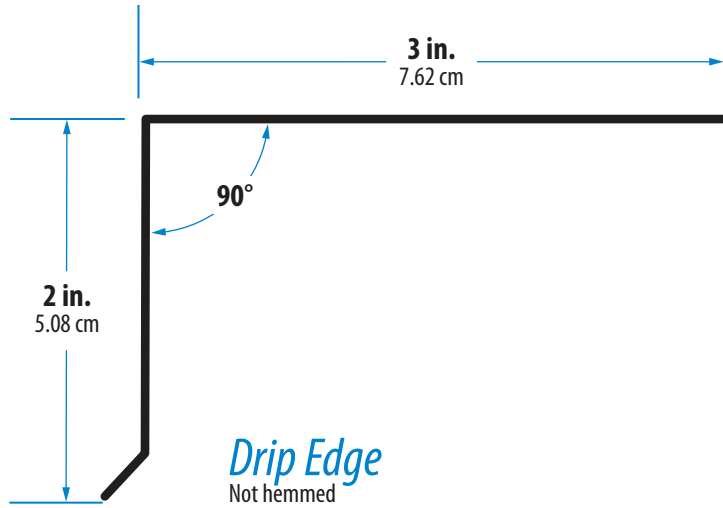

28 Gauge Galvanized Steel · 10 ft. Lengths

RE23G	Galvanized
RE23BL	Black
RE23BR	Brown
RE23BRU	Royal Brown
RE23BRW	Dark Brown
RE23CH	Charcoal
RE23GR	Gray
RE23RD	Red
RE23TN	Tan
RE23WH	White

Not all colors are available
in all markets