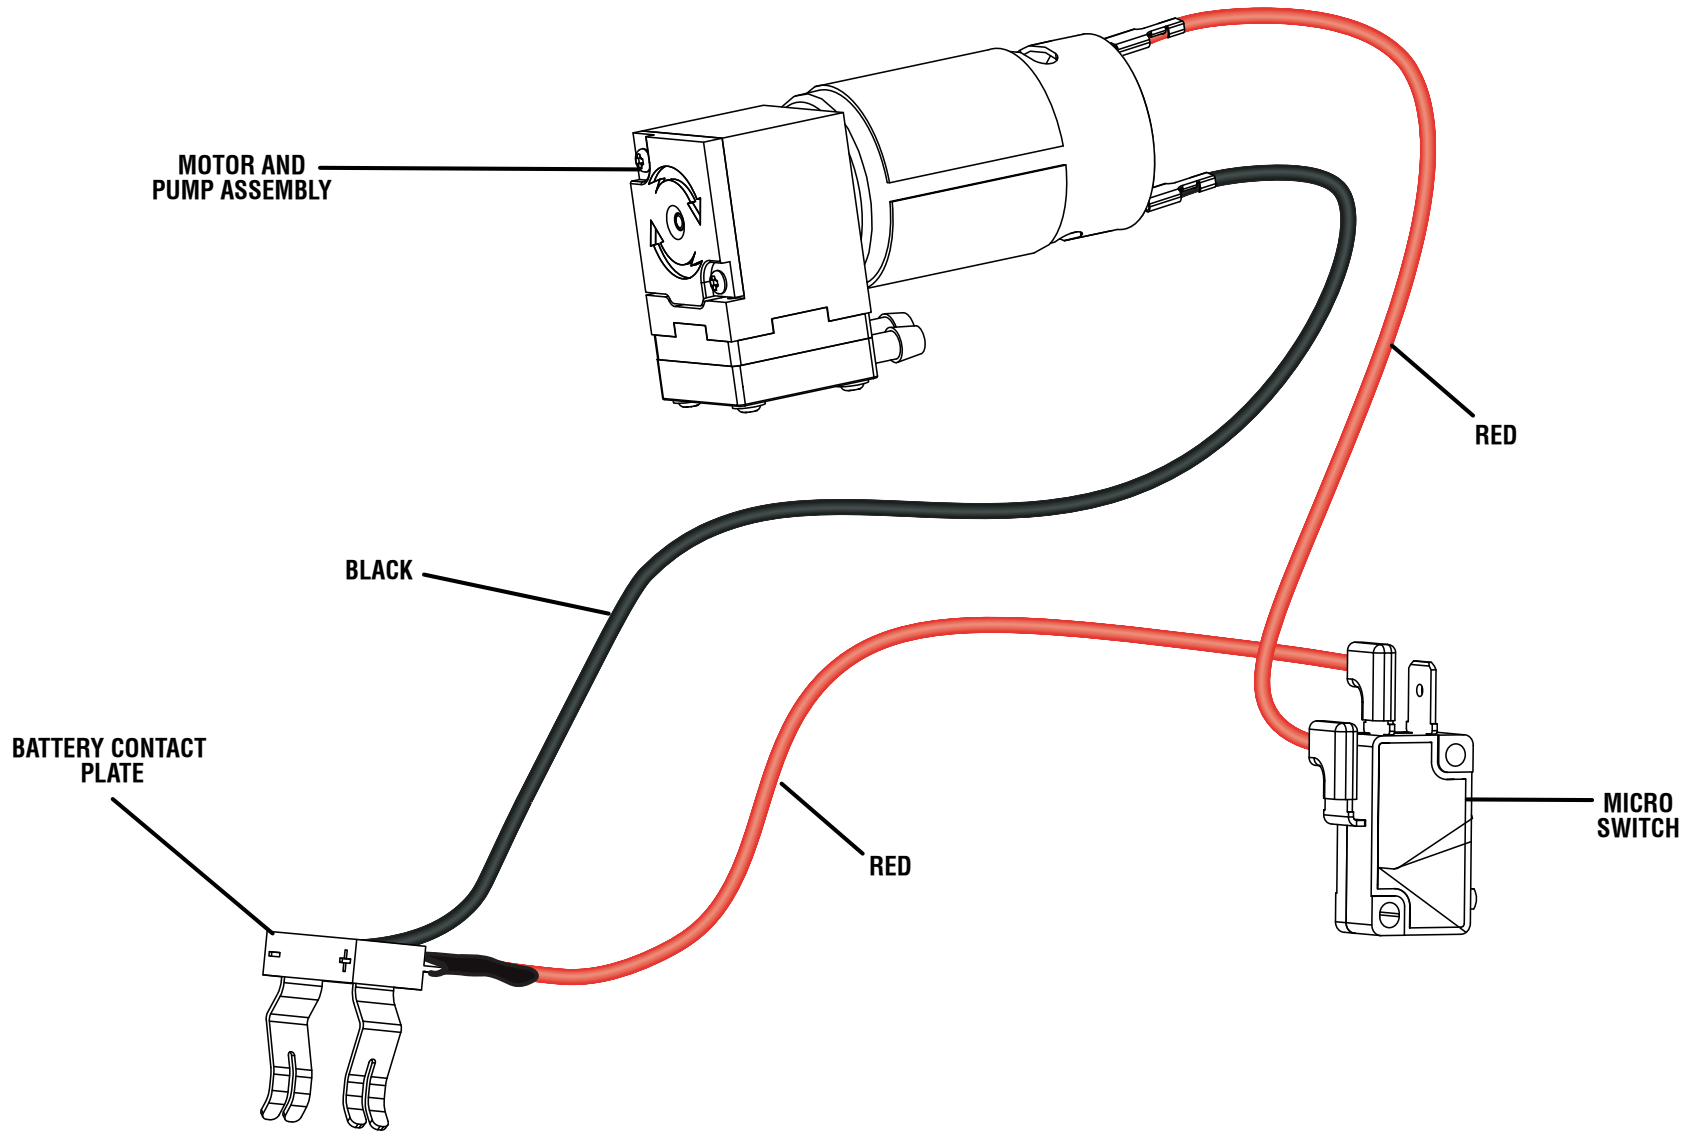

# REPAIR SHEET

BRAND <b>RYOBI</b>		DESCRIPTION <b>18 Volt Compact Sprayer</b>
MODEL NO. <b>P28014VNM</b>	MFG. NO. <b>108744001</b>	

P28014VNM

PARTS LIST

KEY NO.	PART NO.	DESCRIPTION	QTY.
1	205679001	Motor Housing Assembly (Inc. Key Nos. 22-24)	1
2	566306001	Rubber Pad	2
3	318496001	Pump and Switch Assembly	1
4	656607001	Hose Clamp	2
5	544575001	Hose (Pump Outlet)	1
6	660923003	Screw (M3 x 17.5 mm)	2
7	941110075	Instructions Tag/SP Warnings	1
8	679002002	Compression Spring	1
9	544566001	Trigger	1
10	318209001	One-Way Valve	1
11	566305001	Back-Up Oring	1
12	544543001	Outlet Tube Housing	1
13	544576001	Hose (Pump Inlet)	1
14	699934002	Nozzle	1

KEY NO.	PART NO.	DESCRIPTION	QTY.
15	544565001	Male QC	1
16	570742189	O-Ring	1
17	661817001	Screw (M4 x 13.5 mm, T15 Torx Pan Hd.)	10
18	205681001	Filter Assembly	1
19	941110074	QR Label	1
20	318210001	Shutoff Valve	1
21	205680001	Tank Assembly (Inc. Key Nos. 19 & 26)	1
22	941110046	EN/FR Icon Warning Label	1
23	940705491	Logo Label	1
24	941110058	Data Label	1
25	656231001	Hose Clamp	2
26	941097051	Max Fill Tank Label	1
	<b>Not Shown:</b>		
	998000670	Operator's Manual	