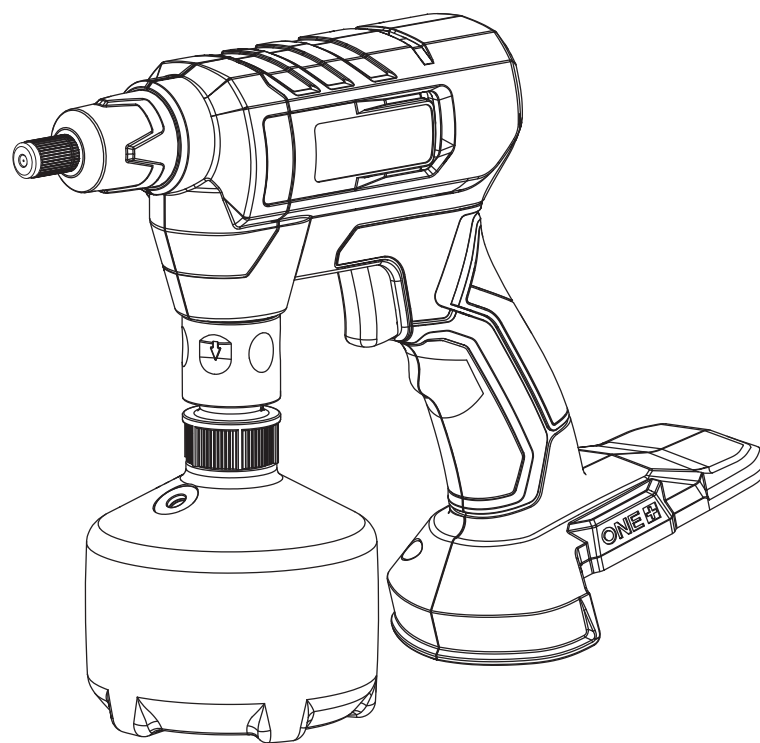

# REPAIR SHEET

BRAND <b>RYOBI</b>		DESCRIPTION <b>18 Volt Compact Sprayer</b>
MODEL NO. <b>P28014VNM</b>	MFG. NO. <b>108744001</b>	

P28014VNM

PARTS LIST

KEY NO.	PART NO.	DESCRIPTION	QTY.
1	205679001	Motor Housing Assembly (Inc. Key Nos. 22-24)	1
2	566306001	Rubber Pad	2
3	318496001	Pump and Switch Assembly	1
4	656607001	Hose Clamp	2
5	544575001	Hose (Pump Outlet)	1
6	660923003	Screw (M3 x 17.5 mm)	2
7	941110075	Instructions Tag/SP Warnings	1
8	679002002	Compression Spring	1
9	544566001	Trigger	1
10	318209001	One-Way Valve	1
11	566305001	Back-Up Oring	1
12	544543001	Outlet Tube Housing	1
13	544576001	Hose (Pump Inlet)	1
14	699934002	Nozzle	1

KEY NO.	PART NO.	DESCRIPTION	QTY.
15	544565001	Male QC	1
16	570742189	O-Ring	1
17	661817001	Screw (M4 x 13.5 mm, T15 Torx Pan Hd.)	10
18	205681001	Filter Assembly	1
19	941110074	QR Label	1
20	318210001	Shutoff Valve	1
21	205680001	Tank Assembly (Inc. Key Nos. 19 & 26)	1
22	941110046	EN/FR Icon Warning Label	1
23	940705491	Logo Label	1
24	941110058	Data Label	1
25	656231001	Hose Clamp	2
26	941097051	Max Fill Tank Label	1
	<b>Not Shown:</b>		
	998000670	Operator's Manual	