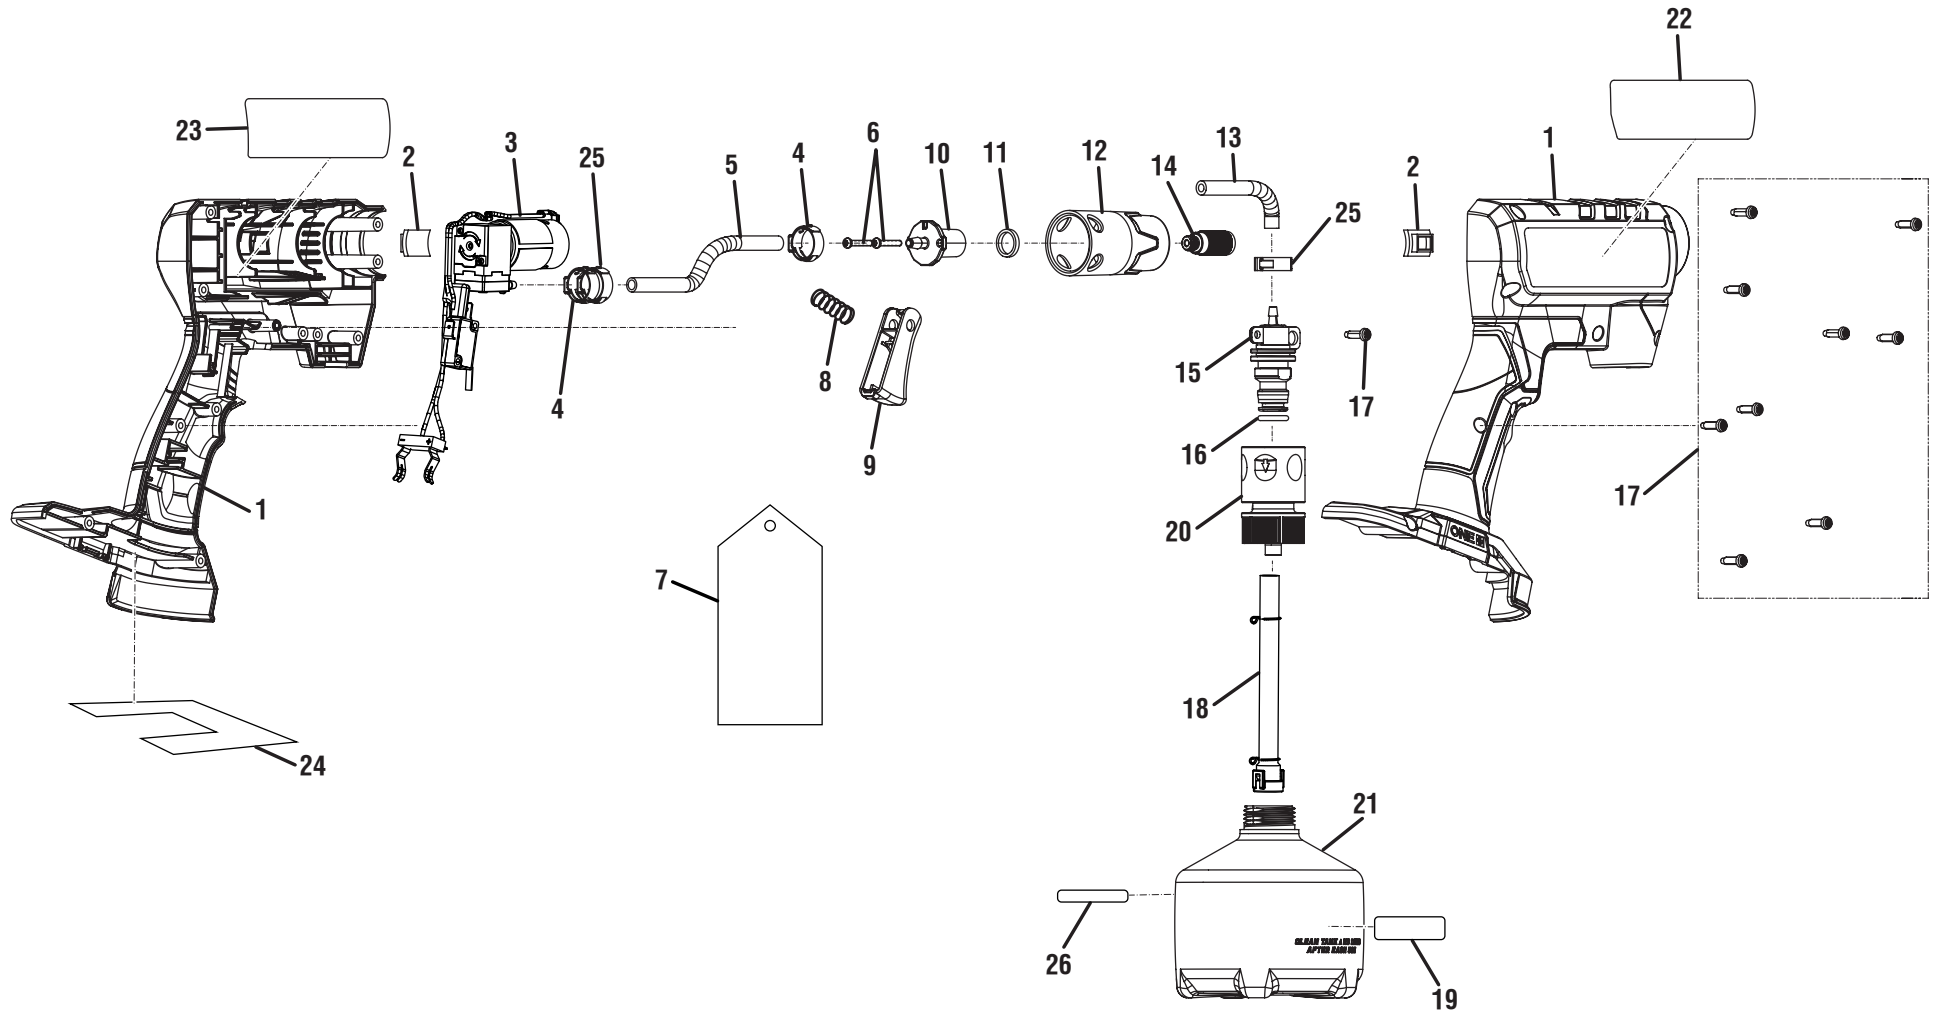

# REPAIR SHEET

BRAND <b>RYOBI</b>		DESCRIPTION <b>18 Volt Compact Sprayer</b>
MODEL NO. <b>P28014VNM</b>	MFG. NO. <b>108744001</b>	

P28014VNM

PARTS LIST

KEY NO.	PART NO.	DESCRIPTION	QTY.
1	205679001	Motor Housing Assembly (Inc. Key Nos. 22-24)	1
2	566306001	Rubber Pad	2
3	318496001	Pump and Switch Assembly	1
4	656607001	Hose Clamp	2
5	544575001	Hose (Pump Outlet)	1
6	660923003	Screw (M3 x 17.5 mm)	2
7	941110075	Instructions Tag/SP Warnings	1
8	679002002	Compression Spring	1
9	544566001	Trigger	1
10	318209001	One-Way Valve	1
11	566305001	Back-Up Oring	1
12	544543001	Outlet Tube Housing	1
13	544576001	Hose (Pump Inlet)	1
14	699934002	Nozzle	1

KEY NO.	PART NO.	DESCRIPTION	QTY.
15	544565001	Male QC	1
16	570742189	O-Ring	1
17	661817001	Screw (M4 x 13.5 mm, T15 Torx Pan Hd.)	10
18	205681001	Filter Assembly	1
19	941110074	QR Label	1
20	318210001	Shutoff Valve	1
21	205680001	Tank Assembly (Inc. Key Nos. 19 & 26)	1
22	941110046	EN/FR Icon Warning Label	1
23	940705491	Logo Label	1
24	941110058	Data Label	1
25	656231001	Hose Clamp	2
26	941097051	Max Fill Tank Label	1
	<b>Not Shown:</b>		
	998000670	Operator's Manual	

**WIRING DIAGRAM**