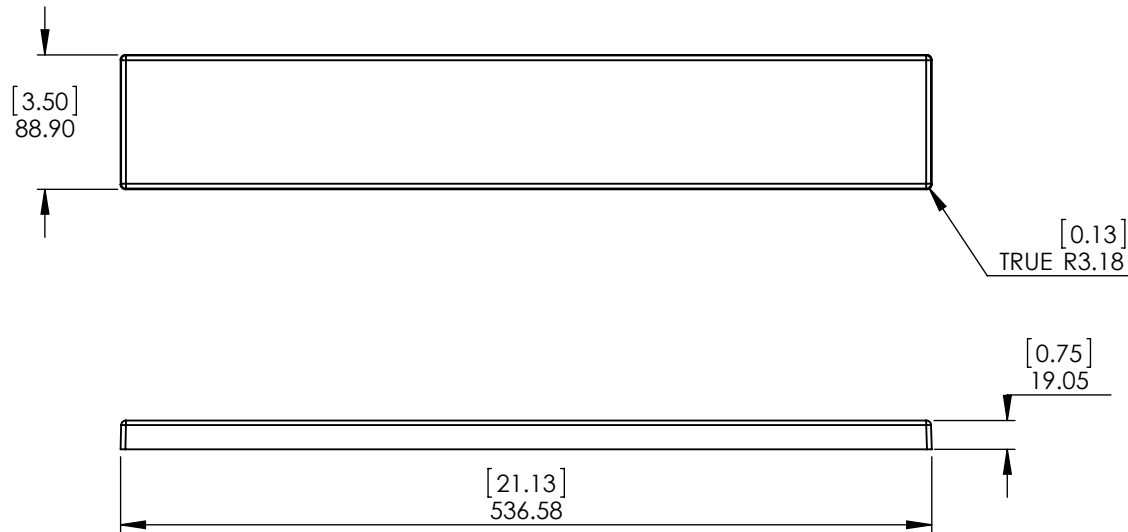

ID	Description	Technology	Status
SSSS21C OM-CM	Side Splash SS 21.125x3.5in COM - Caramel	Solid Surface	Approved for production
SSSS21C OM-TI	Side Splash SS 21.125x3.5in COM - Titanium	Solid Surface	Approved for production
SSSS21- AH	21.13 in. Solid Surface Sidesplash in Silver Ash	Solid Surface	Approved for production
SSSE21- MG	21.13 in. Stone Effect Sidesplash in Mineral Gray	Stone Effect	Approved for production
SSSE21- PR	21.13 in. Stone Effect Sidesplash in Pulsar	Stone Effect	Approved for production

Rev #	Approved by	Change
0	O. Razo	Released

PROPRIETARY AND CONFIDENTIAL
THE INFORMATION CONTAINED IN THIS DRAWING IS THE
SOLE PROPERTY OF WOODCRAFTERS. ANY
REPRODUCTION IN PART OR AS A WHOLE WITHOUT THE
WRITTEN PERMISSION OF WOODCRAFTERS IS PROHIBITED.

UNLESS OTHERWISE SPECIFIED
DIMENSIONS ARE IN MM.
AND (INCHES)
TOLERANCES ARE
+0.125 [3.175] -0.125 [-3.175]
SCALE:1: 5

	NAME	DATE
DRAWN	O. Razo	2/13/17
CHECKED	R. Rubio	2/13/17
ENG APPR.	R. Rubio	2/13/17
MFG APPR.	C. Leal	2/13/17

Wood Crafters

SIZE DWG. NO. SHEET 1 OF 1
A Side Splash 21.125 in x 3.5 in REV: 0