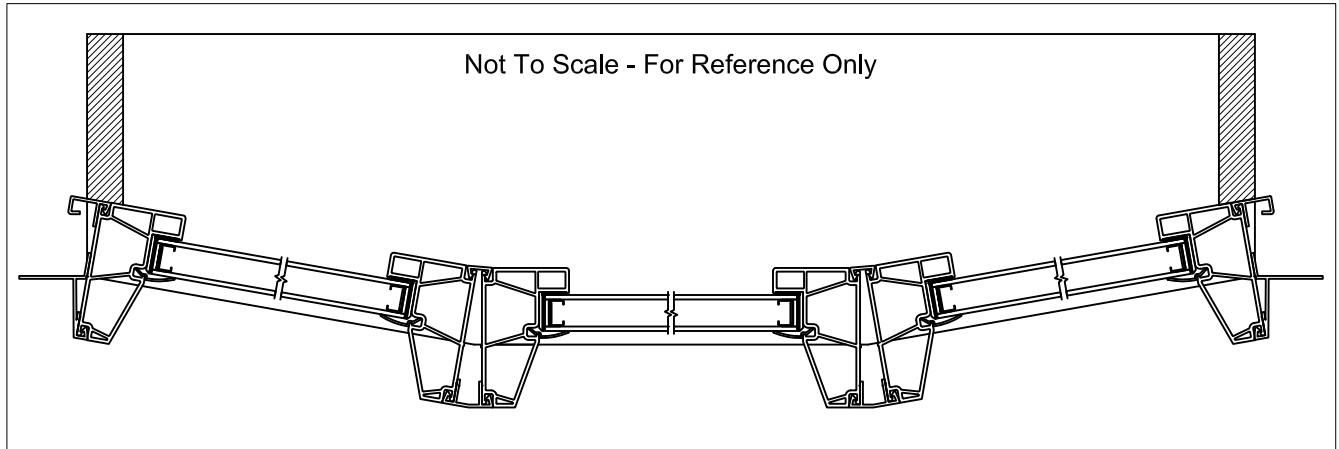

---

FLUSH FIN - VERTICAL SECTION

FLUSH FIN FRAME - HORIZONTAL SECTION

STANDARD 2 WIDE - HORIZONTAL SECTION

2-WIDE - POCKET FRAME - HORIZONTAL SECTION

BOW - VERTICAL SECTION

NOTES:

1. Dimensional details available upon ordering
2. Fixed window frame shown, other frames available

3 WIDE 10° BOW - HORIZONTAL SECTION

NOTES:

1. Dimensional details available upon ordering
2. Jamb Depths available in 4 9/16" and 6 9/16"
3. Picture frame shown, other frames available

4 WIDE 10° BOW - HORIZONTAL SECTION

NOTES:

1. Dimensional details available upon ordering
2. Jamb Depths available in 4 9/16" and 6 9/16"
3. Picture frame shown, other frames available

5 WIDE 10° BOW - HORIZONTAL SECTION

NOTES:

1. Dimensional details available upon ordering
2. Jamb Depths available in 4 9/16" and 6 9/16"
3. Picture frame shown, other frames available