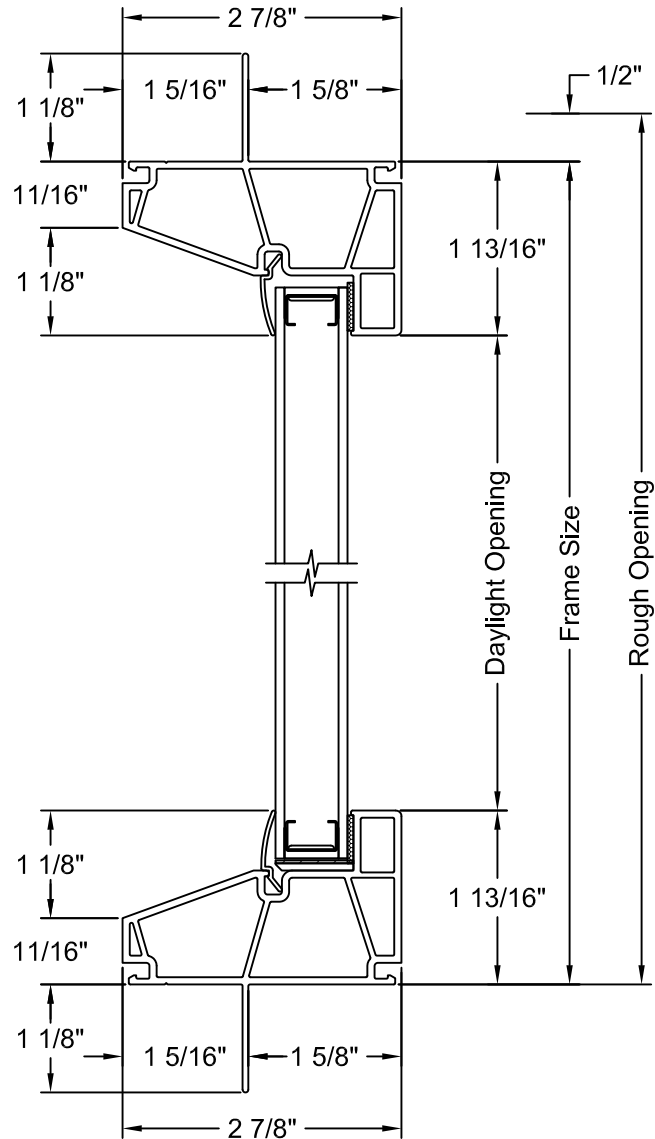

SLOPED SILL - VERTICAL SECTION