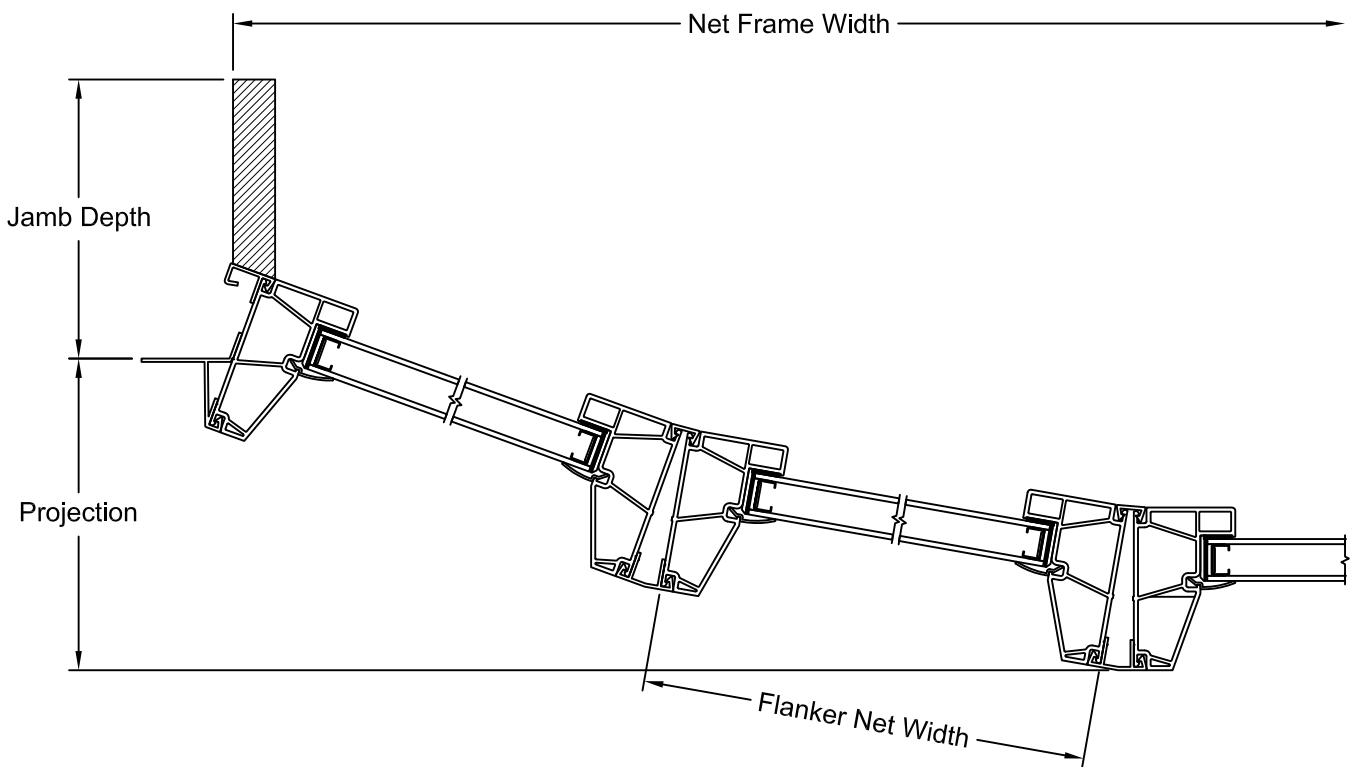

---

FLUSH FIN - VERTICAL SECTION

FLUSH FIN FRAME - HORIZONTAL SECTION

STANDARD 2 WIDE - HORIZONTAL SECTION

2-WIDE - POCKET FRAME - HORIZONTAL SECTION

BOW - VERTICAL SECTION

NOTES:

1. Dimensional details available upon ordering
2. Fixed window frame shown, other frames available

3 WIDE 10° BOW - HORIZONTAL SECTION

NOTES:

1. Dimensional details available upon ordering
2. Jamb Depths available in 4 9/16" and 6 9/16"
3. Picture frame shown, other frames available

4 WIDE 10° BOW - HORIZONTAL SECTION

NOTES:

1. Dimensional details available upon ordering
2. Jamb Depths available in 4 9/16" and 6 9/16"
3. Picture frame shown, other frames available

5 WIDE 10° BOW - HORIZONTAL SECTION

NOTES:

1. Dimensional details available upon ordering
2. Jamb Depths available in 4 9/16" and 6 9/16"
3. Picture frame shown, other frames available