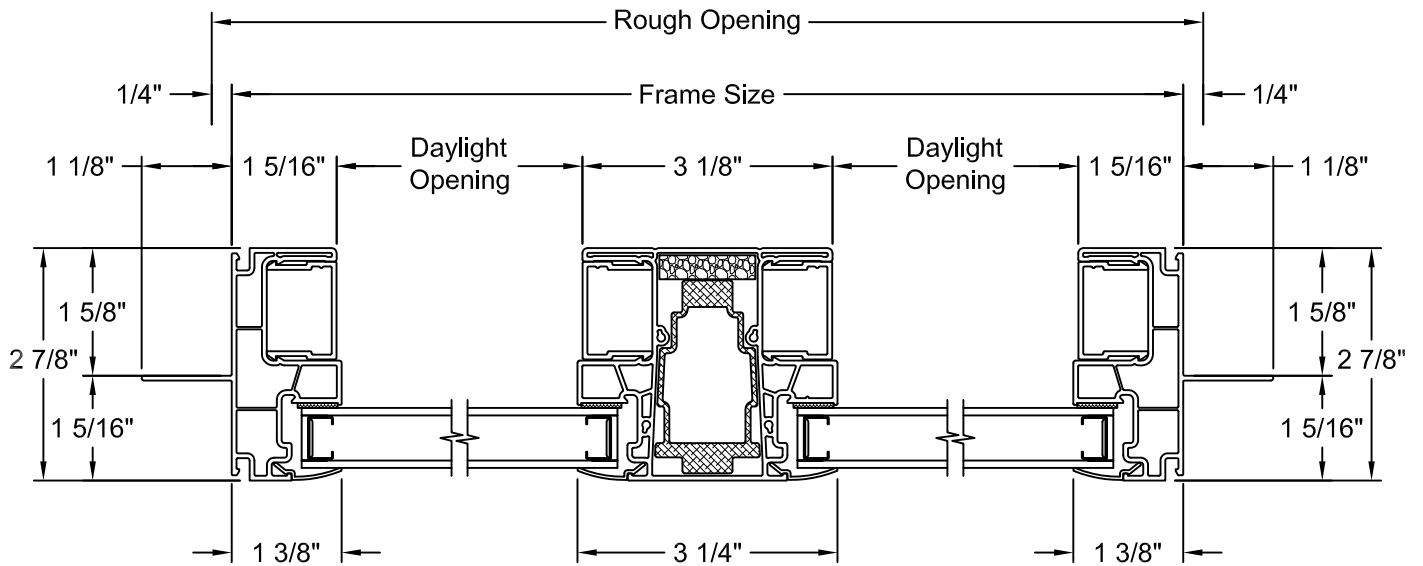

---

FLUSH FIN - VERTICAL SECTION

FLUSH FIN FRAME - HORIZONTAL SECTION

STANDARD 2 WIDE - HORIZONTAL SECTION

2-WIDE - POCKET FRAME - HORIZONTAL SECTION

BOW - VERTICAL SECTION

NOTES:

1. Dimensional details available upon ordering
2. Fixed window frame shown, other frames available

3 WIDE 10° BOW - HORIZONTAL SECTION

NOTES:

1. Dimensional details available upon ordering
2. Jamb Depths available in 4 9/16" and 6 9/16"
3. Picture frame shown, other frames available

4 WIDE 10° BOW - HORIZONTAL SECTION

NOTES:

1. Dimensional details available upon ordering
2. Jamb Depths available in 4 9/16" and 6 9/16"
3. Picture frame shown, other frames available

5 WIDE 10° BOW - HORIZONTAL SECTION

NOTES:

1. Dimensional details available upon ordering
2. Jamb Depths available in 4 9/16" and 6 9/16"
3. Picture frame shown, other frames available