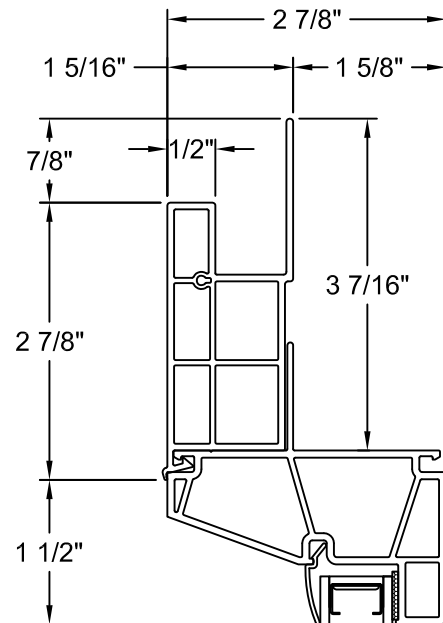

    4 Wide - Horizontal Section.....23

    5 Wide - Horizontal Section.....24

MULLION OPTIONS

Fixed / Fixed  
1/2" Clip

Fixed / Fixed  
15/16" Clip

Fixed / Tilt Single Hung  
1 9/16" Clip

Fixed / Slider  
1 9/16" Clip

Fixed / Fixed  
2 7/16" Clip

TRIM OPTIONS

1 5/8" Flush Fin

2 1/4" Flush Fin

Florida Flange

Flat Casing

GRILLE PATTERNS - PICTURE

---

3 WIDE 10° BOW - HORIZONTAL SECTION

NOTES:

1. Dimensional details available upon ordering
2. Jamb Depths available in 4 9/16" and 6 9/16"
3. Picture frame shown, other frames available

4 WIDE 10° BOW - HORIZONTAL SECTION

NOTES:

1. Dimensional details available upon ordering
2. Jamb Depths available in 4 9/16" and 6 9/16"
3. Picture frame shown, other frames available

5 WIDE 10° BOW - HORIZONTAL SECTION

NOTES:

1. Dimensional details available upon ordering
2. Jamb Depths available in 4 9/16" and 6 9/16"
3. Picture frame shown, other frames available