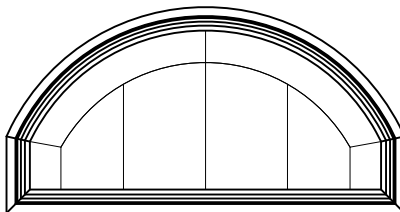

GRILLE PATTERNS - EXTENDED QUARTER ROUND

---

QT1

QT2

GRILLE PATTERNS - EXTENDED SEGMENT HEAD

---

LP1

LP2

LP3

LP4

LP5

LP7

LP8

LP14

LP16

LP18

---

FLUSH FIN - VERTICAL SECTION

FLUSH FIN FRAME - HORIZONTAL SECTION

STANDARD 2 WIDE - HORIZONTAL SECTION

2-WIDE - POCKET FRAME - HORIZONTAL SECTION

BOW - VERTICAL SECTION

NOTES:

1. Dimensional details available upon ordering
2. Fixed window frame shown, other frames available