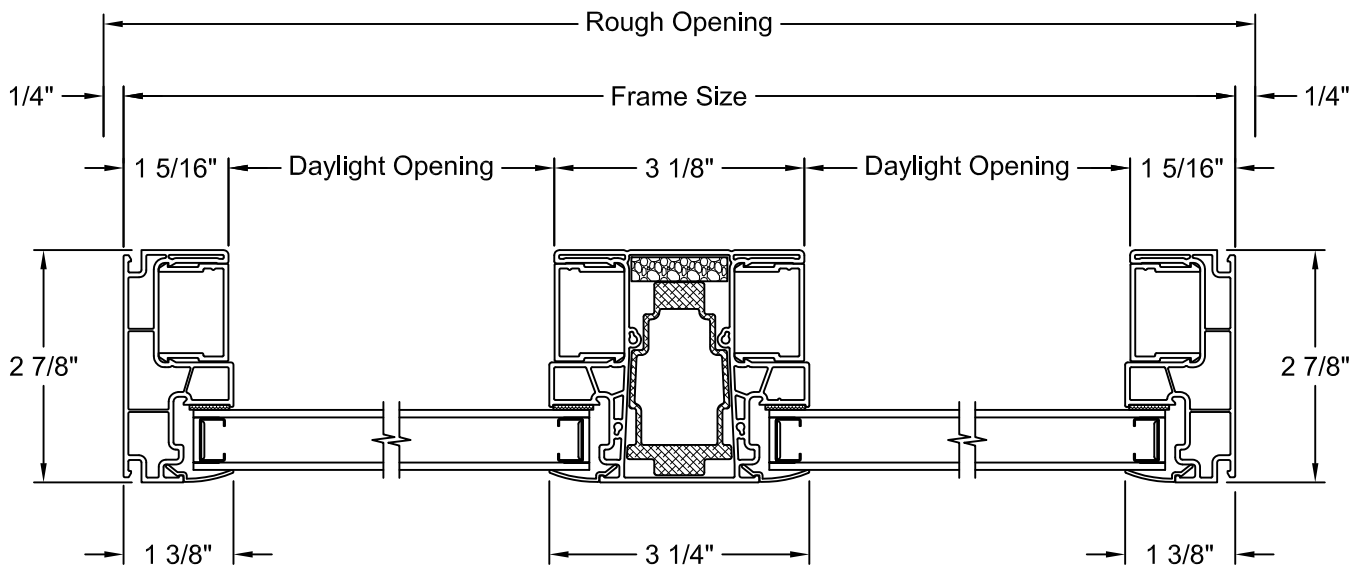

---

FLUSH FIN - VERTICAL SECTION

FLUSH FIN FRAME - HORIZONTAL SECTION

STANDARD 2 WIDE - HORIZONTAL SECTION

2-WIDE - POCKET FRAME - HORIZONTAL SECTION

BOW - VERTICAL SECTION

NOTES:

1. Dimensional details available upon ordering
2. Fixed window frame shown, other frames available

3 WIDE 10° BOW - HORIZONTAL SECTION

NOTES:

1. Dimensional details available upon ordering
2. Jamb Depths available in 4 9/16" and 6 9/16"
3. Picture frame shown, other frames available

4 WIDE 10° BOW - HORIZONTAL SECTION

NOTES:

1. Dimensional details available upon ordering
2. Jamb Depths available in 4 9/16" and 6 9/16"
3. Picture frame shown, other frames available

5 WIDE 10° BOW - HORIZONTAL SECTION

NOTES:

1. Dimensional details available upon ordering
2. Jamb Depths available in 4 9/16" and 6 9/16"
3. Picture frame shown, other frames available