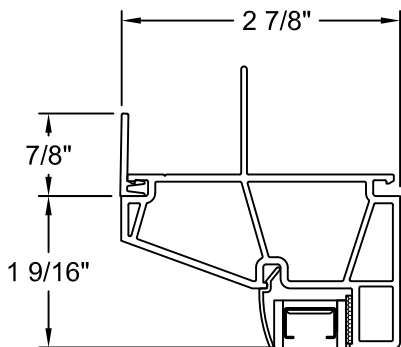

    4 Wide - Horizontal Section.....23

    5 Wide - Horizontal Section.....24

MULLION OPTIONS

Fixed / Fixed  
1/2" Clip

Fixed / Fixed  
15/16" Clip

Fixed / Tilt Single Hung  
1 9/16" Clip

Fixed / Slider  
1 9/16" Clip

Fixed / Fixed  
2 7/16" Clip

TRIM OPTIONS

1 5/8" Flush Fin

2 1/4" Flush Fin

Florida Flange

Flat Casing

GRILLE PATTERNS - PICTURE

---

3 WIDE 10° BOW - HORIZONTAL SECTION

NOTES:

1. Dimensional details available upon ordering
2. Jamb Depths available in 4 9/16" and 6 9/16"
3. Picture frame shown, other frames available

4 WIDE 10° BOW - HORIZONTAL SECTION

NOTES:

1. Dimensional details available upon ordering
2. Jamb Depths available in 4 9/16" and 6 9/16"
3. Picture frame shown, other frames available

5 WIDE 10° BOW - HORIZONTAL SECTION

NOTES:

1. Dimensional details available upon ordering
2. Jamb Depths available in 4 9/16" and 6 9/16"
3. Picture frame shown, other frames available