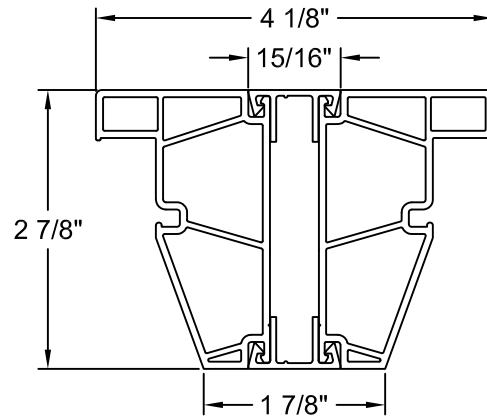

    Vertical Section.....17

    Horizontal Section.....18

2-Wide Unit - Horizontal Section.....19

2-Wide – Pocket Frame - Horizontal Section.....20

Bow - Vertical Section.....21

10° Bow:

    3 Wide - Horizontal Section.....22

    4 Wide - Horizontal Section.....23

    5 Wide - Horizontal Section.....24

MULLION OPTIONS

Fixed / Fixed  
1/2" Clip

Fixed / Fixed  
15/16" Clip

Fixed / Tilt Single Hung  
1 9/16" Clip

Fixed / Slider  
1 9/16" Clip

3 WIDE 10° BOW - HORIZONTAL SECTION

NOTES:

1. Dimensional details available upon ordering
2. Jamb Depths available in 4 9/16" and 6 9/16"
3. Picture frame shown, other frames available

4 WIDE 10° BOW - HORIZONTAL SECTION

NOTES:

1. Dimensional details available upon ordering
2. Jamb Depths available in 4 9/16" and 6 9/16"
3. Picture frame shown, other frames available

5 WIDE 10° BOW - HORIZONTAL SECTION

NOTES:

1. Dimensional details available upon ordering
2. Jamb Depths available in 4 9/16" and 6 9/16"
3. Picture frame shown, other frames available