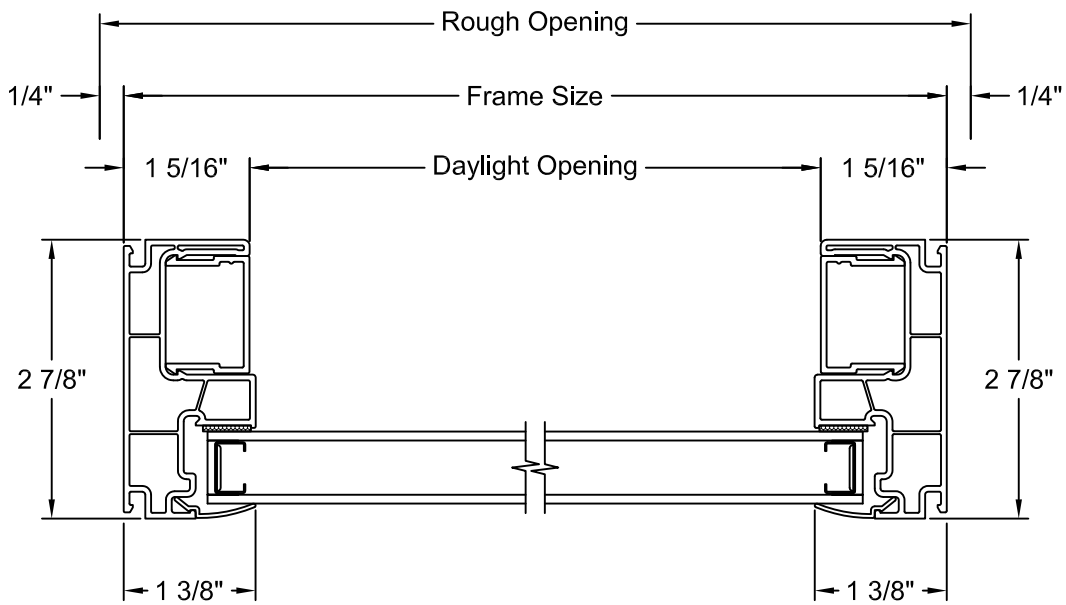

SLOPED SILL - VERTICAL SECTION

SLOPED SILL - HORIZONTAL SECTION

TRACK FILLER - VERTICAL SECTION

TRACK FILLER - HORIZONTAL SECTION

TRACK FILLER / BLOCK FRAME - VERTICAL SECTION

TRACK FILLER / BLOCK FRAME - HORIZONTAL SECTION

---

FLUSH FIN - VERTICAL SECTION

FLUSH FIN FRAME - HORIZONTAL SECTION

STANDARD 2 WIDE - HORIZONTAL SECTION

2-WIDE - POCKET FRAME - HORIZONTAL SECTION

BOW - VERTICAL SECTION

NOTES:

1. Dimensional details available upon ordering
2. Fixed window frame shown, other frames available

3 WIDE 10° BOW - HORIZONTAL SECTION

NOTES:

1. Dimensional details available upon ordering
2. Jamb Depths available in 4 9/16" and 6 9/16"
3. Picture frame shown, other frames available

4 WIDE 10° BOW - HORIZONTAL SECTION

NOTES:

1. Dimensional details available upon ordering
2. Jamb Depths available in 4 9/16" and 6 9/16"
3. Picture frame shown, other frames available

5 WIDE 10° BOW - HORIZONTAL SECTION

NOTES:

1. Dimensional details available upon ordering
2. Jamb Depths available in 4 9/16" and 6 9/16"
3. Picture frame shown, other frames available