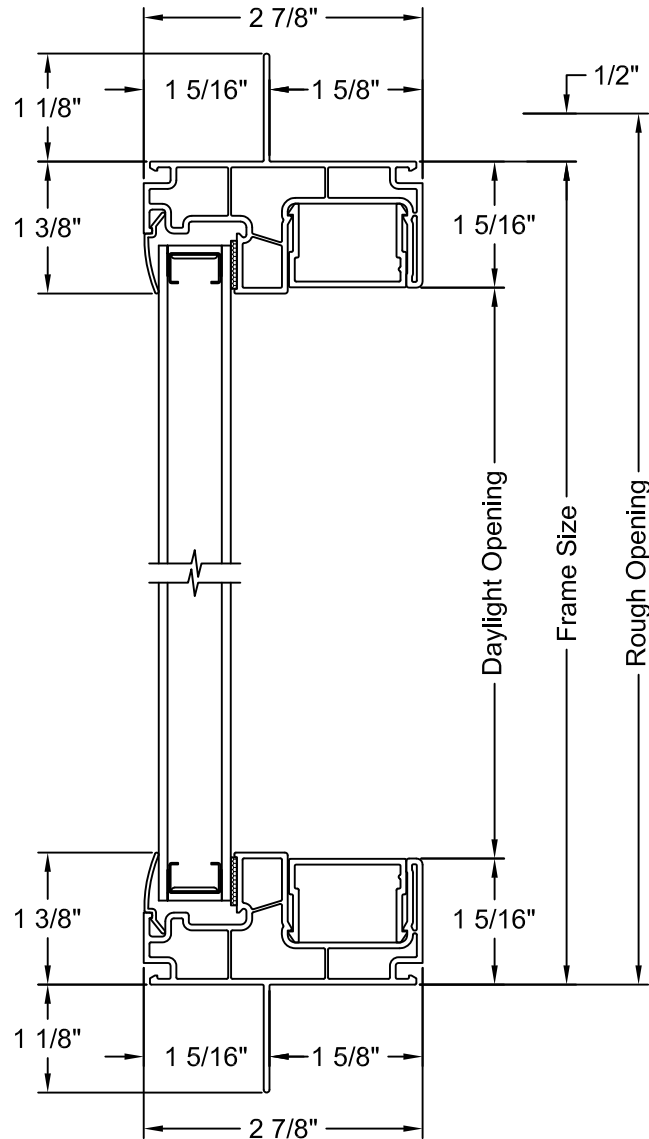

SLOPED SILL - VERTICAL SECTION

SLOPED SILL - HORIZONTAL SECTION

TRACK FILLER - VERTICAL SECTION

TRACK FILLER - HORIZONTAL SECTION

TRACK FILLER / BLOCK FRAME - VERTICAL SECTION

TRACK FILLER / BLOCK FRAME - HORIZONTAL SECTION

---

FLUSH FIN - VERTICAL SECTION

FLUSH FIN FRAME - HORIZONTAL SECTION

STANDARD 2 WIDE - HORIZONTAL SECTION

2-WIDE - POCKET FRAME - HORIZONTAL SECTION

BOW - VERTICAL SECTION

NOTES:

1. Dimensional details available upon ordering
2. Fixed window frame shown, other frames available

3 WIDE 10° BOW - HORIZONTAL SECTION

NOTES:

1. Dimensional details available upon ordering
2. Jamb Depths available in 4 9/16" and 6 9/16"
3. Picture frame shown, other frames available

4 WIDE 10° BOW - HORIZONTAL SECTION

NOTES:

1. Dimensional details available upon ordering
2. Jamb Depths available in 4 9/16" and 6 9/16"
3. Picture frame shown, other frames available

5 WIDE 10° BOW - HORIZONTAL SECTION

NOTES:

1. Dimensional details available upon ordering
2. Jamb Depths available in 4 9/16" and 6 9/16"
3. Picture frame shown, other frames available