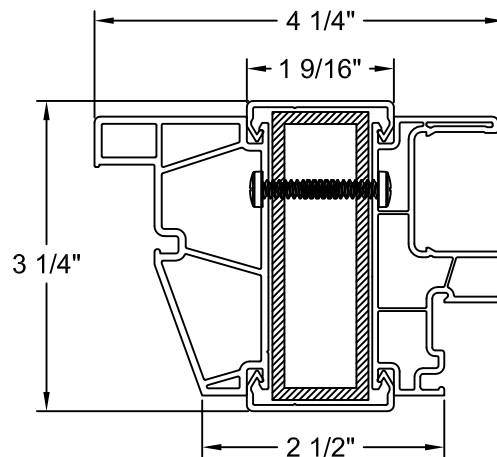

    Vertical Section.....17

    Horizontal Section.....18

2-Wide Unit - Horizontal Section.....19

2-Wide – Pocket Frame - Horizontal Section.....20

Bow - Vertical Section.....21

10° Bow:

    3 Wide - Horizontal Section.....22

    4 Wide - Horizontal Section.....23

    5 Wide - Horizontal Section.....24

MULLION OPTIONS

Fixed / Fixed  
1/2" Clip

Fixed / Fixed  
15/16" Clip

Fixed / Tilt Single Hung  
1 9/16" Clip

Fixed / Slider  
1 9/16" Clip

NOTES:

1. Dimensional details available upon ordering
2. Jamb Depths available in 4 9/16" and 6 9/16"
3. Picture frame shown, other frames available

5 WIDE 10° BOW - HORIZONTAL SECTION

NOTES:

1. Dimensional details available upon ordering
2. Jamb Depths available in 4 9/16" and 6 9/16"
3. Picture frame shown, other frames available