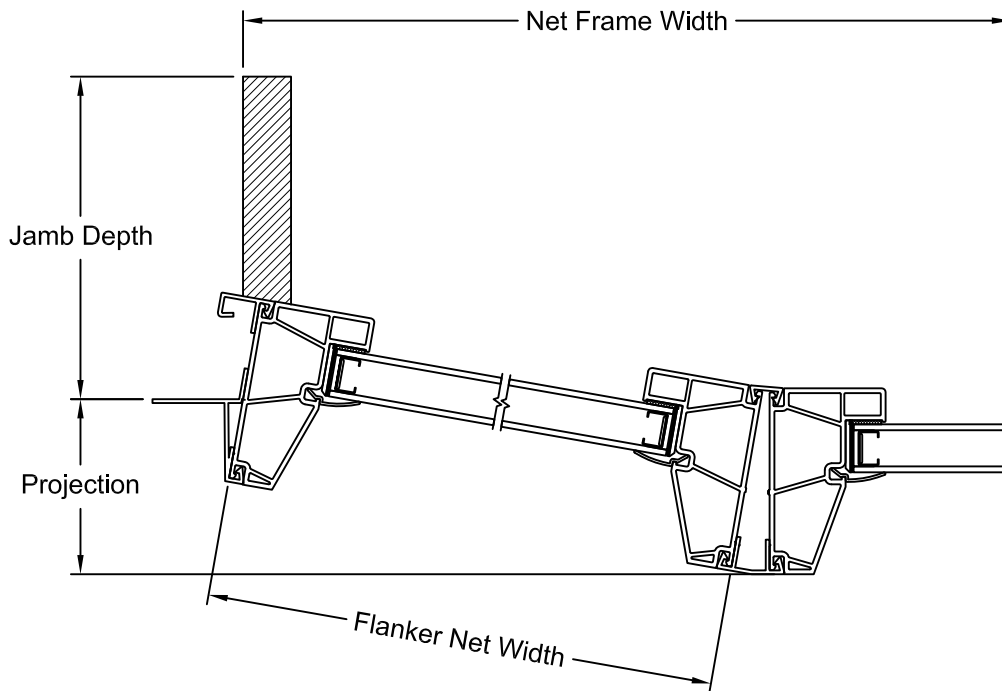

SLOPED SILL - VERTICAL SECTION

SLOPED SILL - HORIZONTAL SECTION

TRACK FILLER - VERTICAL SECTION

TRACK FILLER - HORIZONTAL SECTION

TRACK FILLER / BLOCK FRAME - VERTICAL SECTION

TRACK FILLER / BLOCK FRAME - HORIZONTAL SECTION

---

FLUSH FIN - VERTICAL SECTION

FLUSH FIN FRAME - HORIZONTAL SECTION

STANDARD 2 WIDE - HORIZONTAL SECTION

2-WIDE - POCKET FRAME - HORIZONTAL SECTION

BOW - VERTICAL SECTION

NOTES:

1. Dimensional details available upon ordering
2. Fixed window frame shown, other frames available

3 WIDE 10° BOW - HORIZONTAL SECTION

NOTES:

1. Dimensional details available upon ordering
2. Jamb Depths available in 4 9/16" and 6 9/16"
3. Picture frame shown, other frames available

4 WIDE 10° BOW - HORIZONTAL SECTION

NOTES:

1. Dimensional details available upon ordering
2. Jamb Depths available in 4 9/16" and 6 9/16"
3. Picture frame shown, other frames available

5 WIDE 10° BOW - HORIZONTAL SECTION

NOTES:

1. Dimensional details available upon ordering
2. Jamb Depths available in 4 9/16" and 6 9/16"
3. Picture frame shown, other frames available