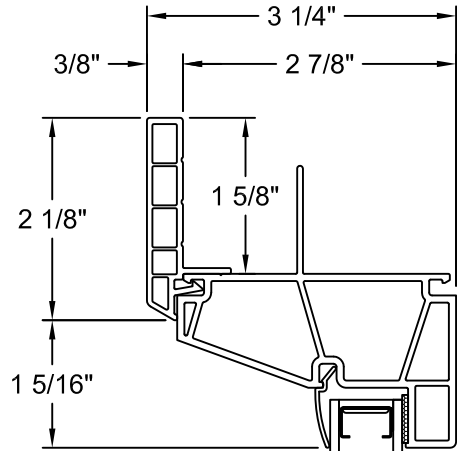

TRIM OPTIONS

1 5/8" Flush Fin