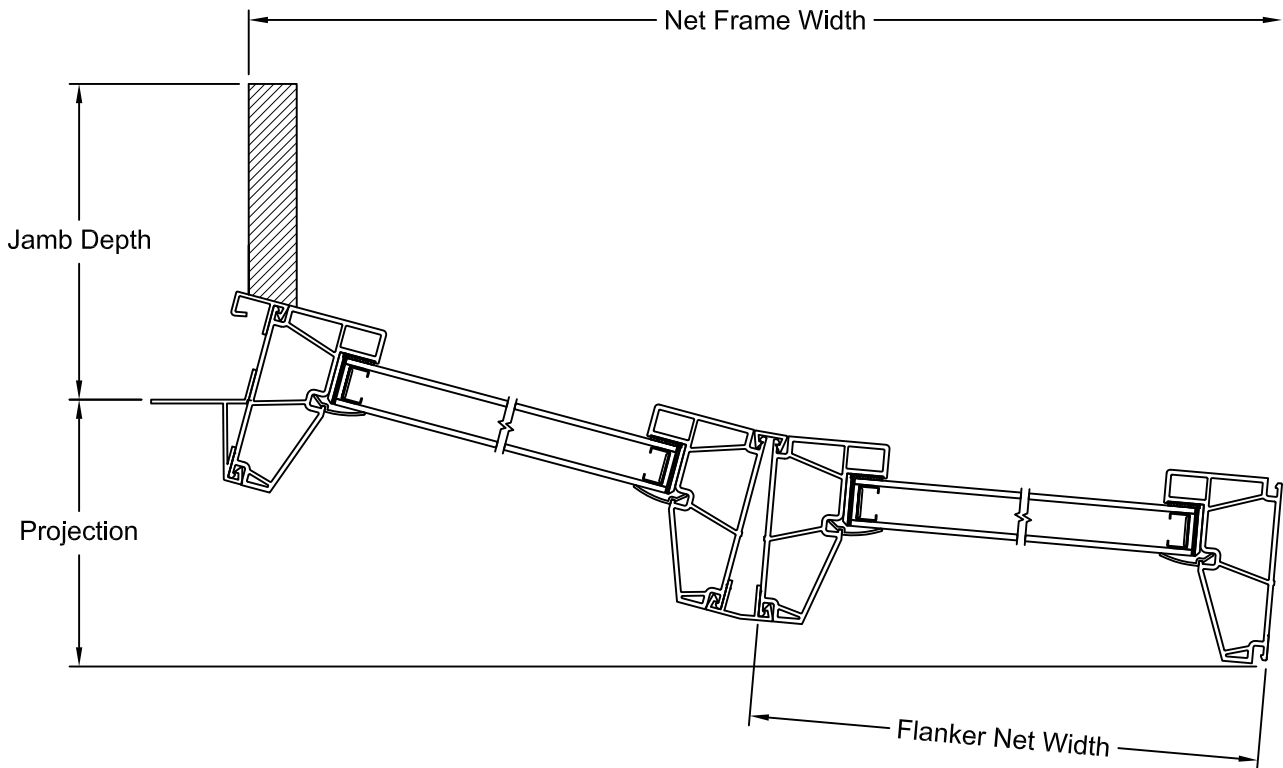

---

FLUSH FIN - VERTICAL SECTION

FLUSH FIN FRAME - HORIZONTAL SECTION

STANDARD 2 WIDE - HORIZONTAL SECTION

2-WIDE - POCKET FRAME - HORIZONTAL SECTION

BOW - VERTICAL SECTION

NOTES:

1. Dimensional details available upon ordering
2. Fixed window frame shown, other frames available

3 WIDE 10° BOW - HORIZONTAL SECTION

NOTES:

1. Dimensional details available upon ordering
2. Jamb Depths available in 4 9/16" and 6 9/16"
3. Picture frame shown, other frames available

4 WIDE 10° BOW - HORIZONTAL SECTION

NOTES:

1. Dimensional details available upon ordering
2. Jamb Depths available in 4 9/16" and 6 9/16"
3. Picture frame shown, other frames available

5 WIDE 10° BOW - HORIZONTAL SECTION

NOTES:

1. Dimensional details available upon ordering
2. Jamb Depths available in 4 9/16" and 6 9/16"
3. Picture frame shown, other frames available