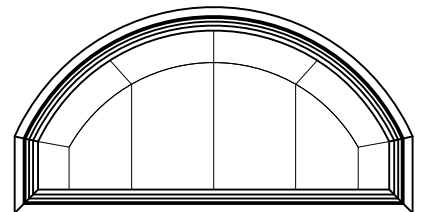

GRILLE PATTERNS - EXTENDED QUARTER ROUND

---

QT1

QT2

GRILLE PATTERNS - EXTENDED SEGMENT HEAD

---

LP1

LP2

LP3

LP4

LP5

LP7

LP8

LP14

LP16

LP18

---

FLUSH FIN - VERTICAL SECTION

FLUSH FIN FRAME - HORIZONTAL SECTION

STANDARD 2 WIDE - HORIZONTAL SECTION

2-WIDE - POCKET FRAME - HORIZONTAL SECTION

BOW - VERTICAL SECTION

NOTES:

1. Dimensional details available upon ordering
2. Fixed window frame shown, other frames available