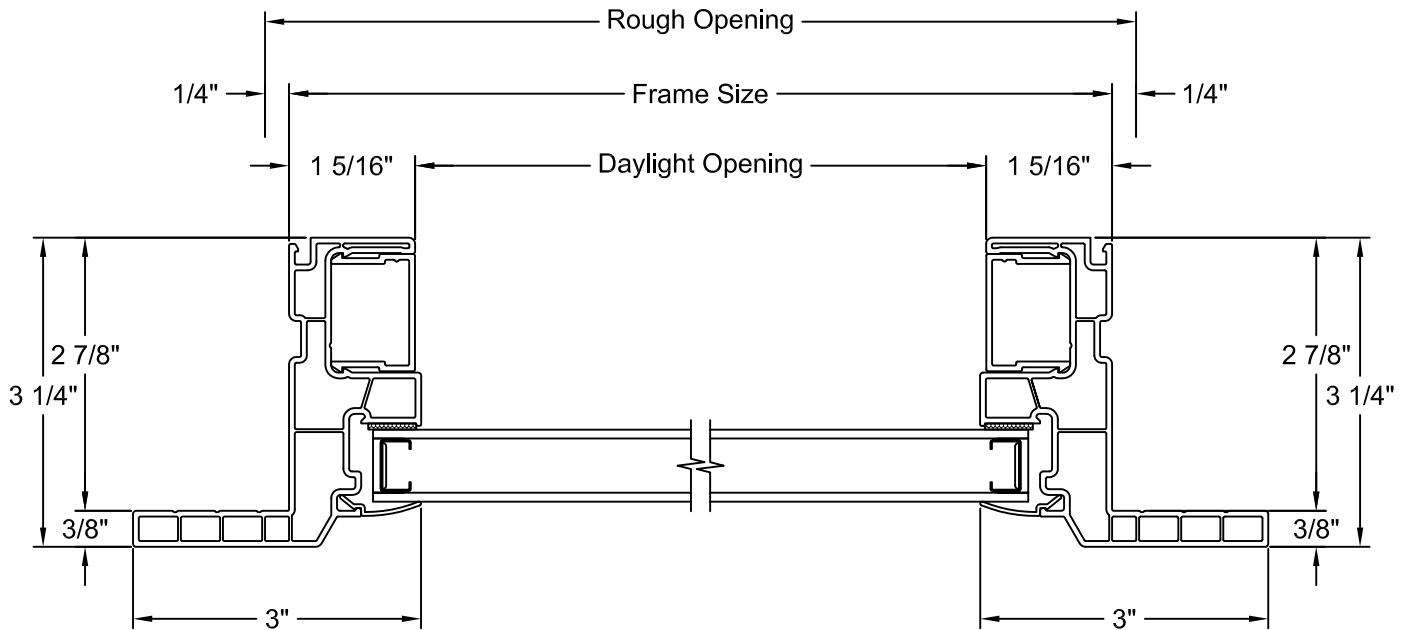

---

FLUSH FIN - VERTICAL SECTION

FLUSH FIN FRAME - HORIZONTAL SECTION

STANDARD 2 WIDE - HORIZONTAL SECTION

2-WIDE - POCKET FRAME - HORIZONTAL SECTION

BOW - VERTICAL SECTION

NOTES:

1. Dimensional details available upon ordering
2. Fixed window frame shown, other frames available

3 WIDE 10° BOW - HORIZONTAL SECTION

NOTES:

1. Dimensional details available upon ordering
2. Jamb Depths available in 4 9/16" and 6 9/16"
3. Picture frame shown, other frames available

4 WIDE 10° BOW - HORIZONTAL SECTION

NOTES:

1. Dimensional details available upon ordering
2. Jamb Depths available in 4 9/16" and 6 9/16"
3. Picture frame shown, other frames available

5 WIDE 10° BOW - HORIZONTAL SECTION

NOTES:

1. Dimensional details available upon ordering
2. Jamb Depths available in 4 9/16" and 6 9/16"
3. Picture frame shown, other frames available