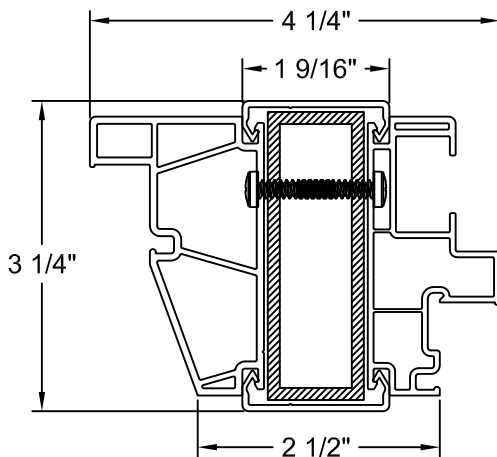

    Vertical Section.....17

    Horizontal Section.....18

2-Wide Unit - Horizontal Section.....19

2-Wide – Pocket Frame - Horizontal Section.....20

Bow - Vertical Section.....21

10° Bow:

    3 Wide - Horizontal Section.....22

    4 Wide - Horizontal Section.....23

    5 Wide - Horizontal Section.....24

MULLION OPTIONS

Fixed / Fixed  
1/2" Clip

Fixed / Fixed  
15/16" Clip

Fixed / Tilt Single Hung  
1 9/16" Clip

Fixed / Slider  
1 9/16" Clip

NOTES:

1. Dimensional details available upon ordering
2. Jamb Depths available in 4 9/16" and 6 9/16"
3. Picture frame shown, other frames available

5 WIDE 10° BOW - HORIZONTAL SECTION

NOTES:

1. Dimensional details available upon ordering
2. Jamb Depths available in 4 9/16" and 6 9/16"
3. Picture frame shown, other frames available