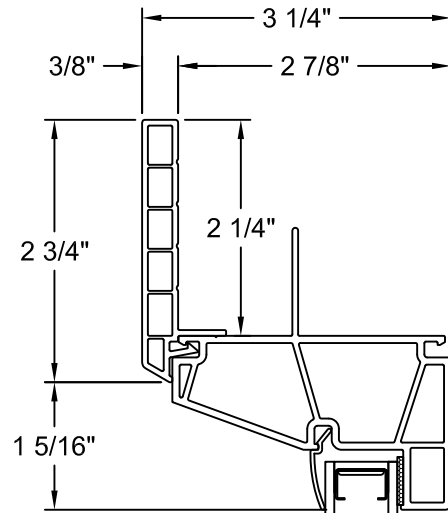

2 1/4" Flush Fin