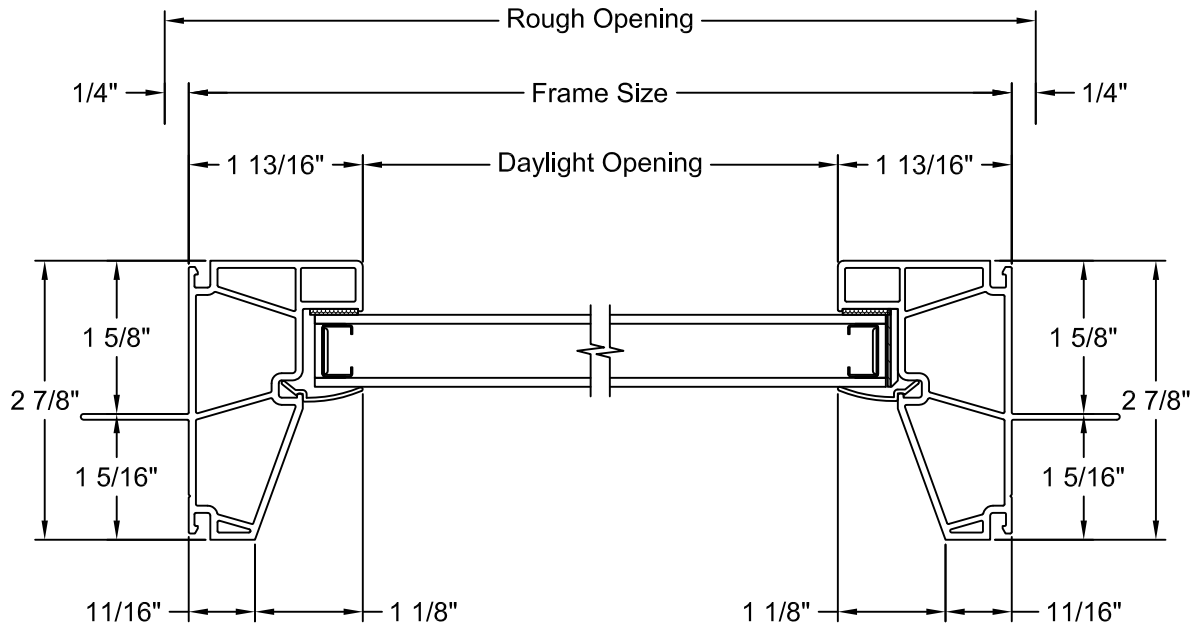

SLOPED SILL - HORIZONTAL SECTION