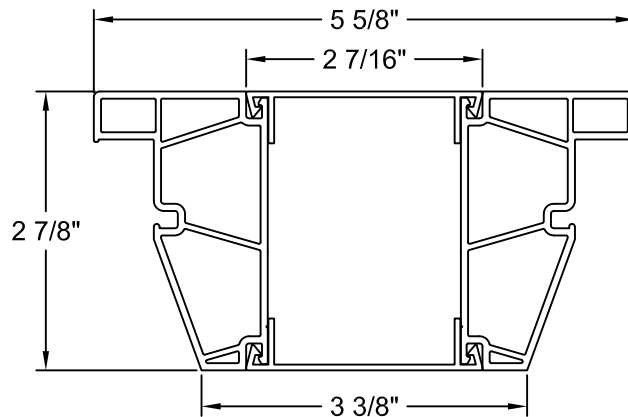

    Vertical Section.....17

    Horizontal Section.....18

2-Wide Unit - Horizontal Section.....19

2-Wide – Pocket Frame - Horizontal Section.....20

Bow - Vertical Section.....21

10° Bow:

    3 Wide - Horizontal Section.....22

    4 Wide - Horizontal Section.....23

    5 Wide - Horizontal Section.....24

MULLION OPTIONS

Fixed / Fixed  
1/2" Clip

Fixed / Fixed  
15/16" Clip

Fixed / Tilt Single Hung  
1 9/16" Clip

Fixed / Slider  
1 9/16" Clip

NOTES:

1. Dimensional details available upon ordering
2. Jamb Depths available in 4 9/16" and 6 9/16"
3. Picture frame shown, other frames available

5 WIDE 10° BOW - HORIZONTAL SECTION

NOTES:

1. Dimensional details available upon ordering
2. Jamb Depths available in 4 9/16" and 6 9/16"
3. Picture frame shown, other frames available