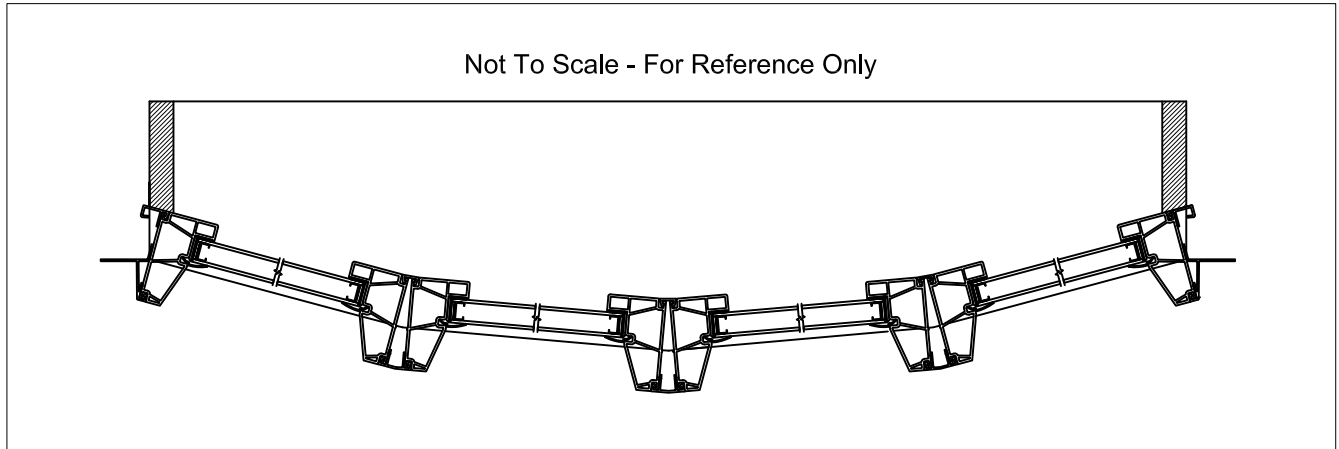

---

FLUSH FIN - VERTICAL SECTION

FLUSH FIN FRAME - HORIZONTAL SECTION

STANDARD 2 WIDE - HORIZONTAL SECTION

2-WIDE - POCKET FRAME - HORIZONTAL SECTION

BOW - VERTICAL SECTION

NOTES:

1. Dimensional details available upon ordering
2. Fixed window frame shown, other frames available

3 WIDE 10° BOW - HORIZONTAL SECTION

NOTES:

1. Dimensional details available upon ordering
2. Jamb Depths available in 4 9/16" and 6 9/16"
3. Picture frame shown, other frames available

4 WIDE 10° BOW - HORIZONTAL SECTION

NOTES:

1. Dimensional details available upon ordering
2. Jamb Depths available in 4 9/16" and 6 9/16"
3. Picture frame shown, other frames available

5 WIDE 10° BOW - HORIZONTAL SECTION

NOTES:

1. Dimensional details available upon ordering
2. Jamb Depths available in 4 9/16" and 6 9/16"
3. Picture frame shown, other frames available