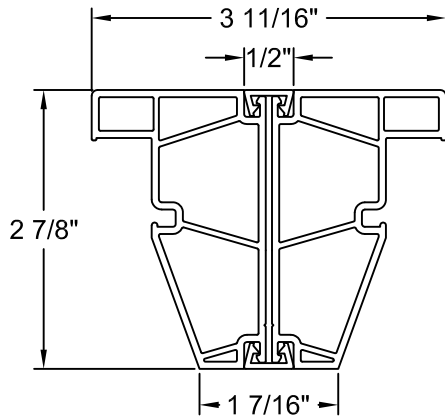

    Vertical Section.....17

    Horizontal Section.....18

2-Wide Unit - Horizontal Section.....19

2-Wide – Pocket Frame - Horizontal Section.....20

Bow - Vertical Section.....21

10° Bow:

    3 Wide - Horizontal Section.....22

    4 Wide - Horizontal Section.....23

    5 Wide - Horizontal Section.....24

MULLION OPTIONS

Fixed / Fixed  
1/2" Clip

Fixed / Fixed  
15/16" Clip

Fixed / Tilt Single Hung  
1 9/16" Clip

Fixed / Slider  
1 9/16" Clip

3 WIDE 10° BOW - HORIZONTAL SECTION

NOTES:

1. Dimensional details available upon ordering
2. Jamb Depths available in 4 9/16" and 6 9/16"
3. Picture frame shown, other frames available

4 WIDE 10° BOW - HORIZONTAL SECTION

NOTES:

1. Dimensional details available upon ordering
2. Jamb Depths available in 4 9/16" and 6 9/16"
3. Picture frame shown, other frames available

5 WIDE 10° BOW - HORIZONTAL SECTION

NOTES:

1. Dimensional details available upon ordering
2. Jamb Depths available in 4 9/16" and 6 9/16"
3. Picture frame shown, other frames available