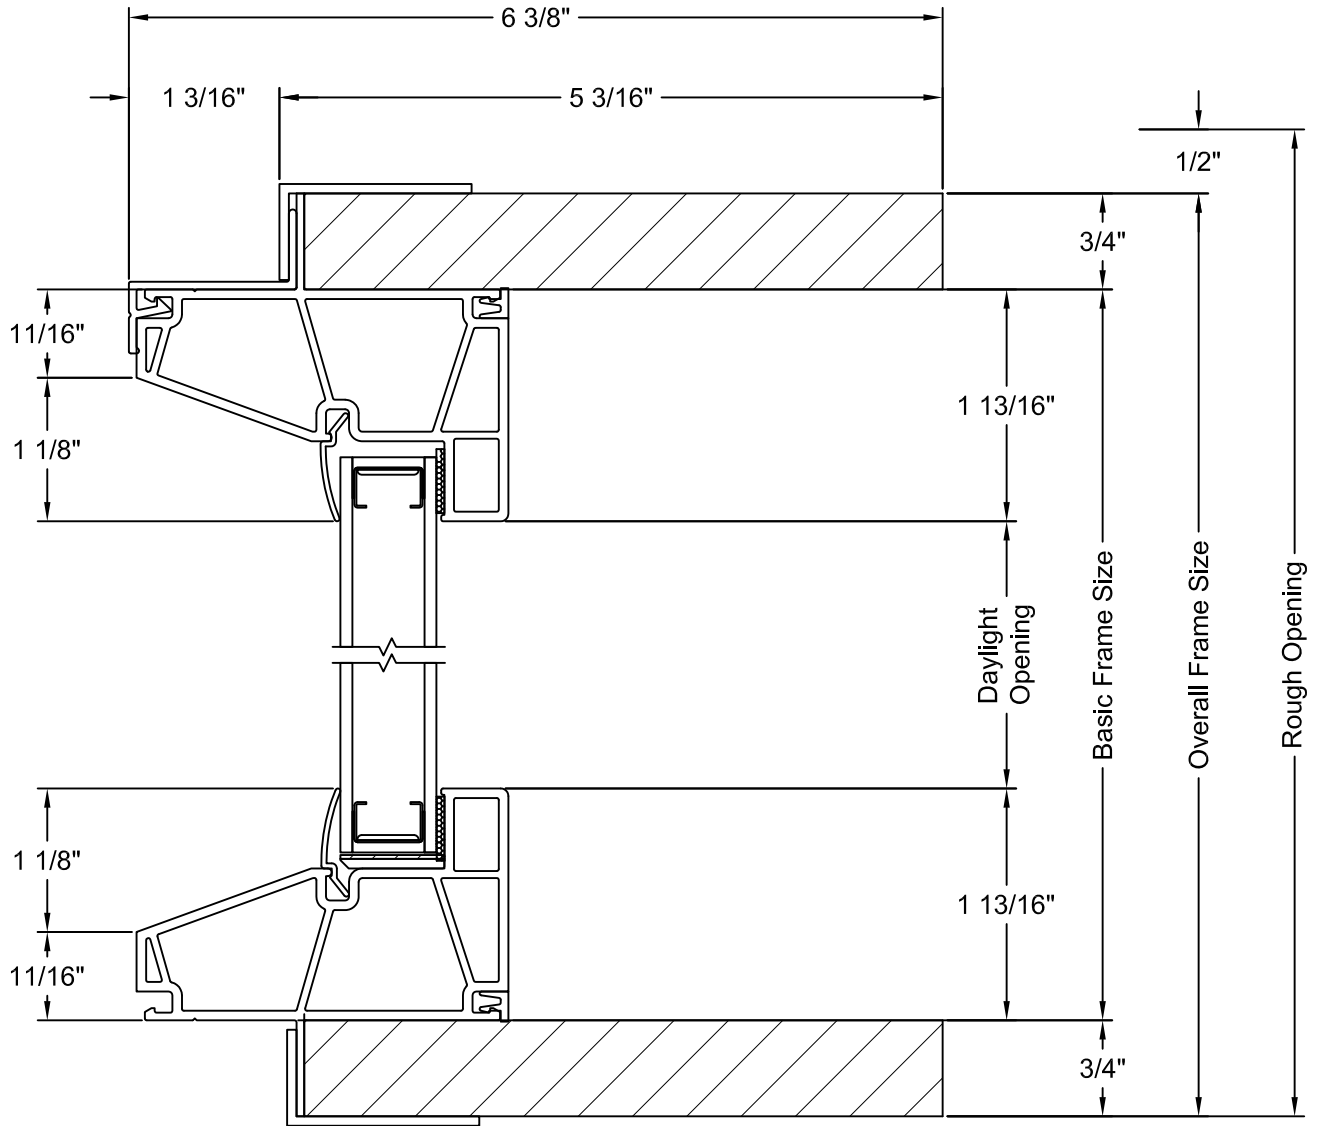

---

FLUSH FIN - VERTICAL SECTION

FLUSH FIN FRAME - HORIZONTAL SECTION

STANDARD 2 WIDE - HORIZONTAL SECTION

2-WIDE - POCKET FRAME - HORIZONTAL SECTION

BOW - VERTICAL SECTION

NOTES:

1. Dimensional details available upon ordering
2. Fixed window frame shown, other frames available

3 WIDE 10° BOW - HORIZONTAL SECTION

NOTES:

1. Dimensional details available upon ordering
2. Jamb Depths available in 4 9/16" and 6 9/16"
3. Picture frame shown, other frames available

4 WIDE 10° BOW - HORIZONTAL SECTION

NOTES:

1. Dimensional details available upon ordering
2. Jamb Depths available in 4 9/16" and 6 9/16"
3. Picture frame shown, other frames available

5 WIDE 10° BOW - HORIZONTAL SECTION

NOTES:

1. Dimensional details available upon ordering
2. Jamb Depths available in 4 9/16" and 6 9/16"
3. Picture frame shown, other frames available