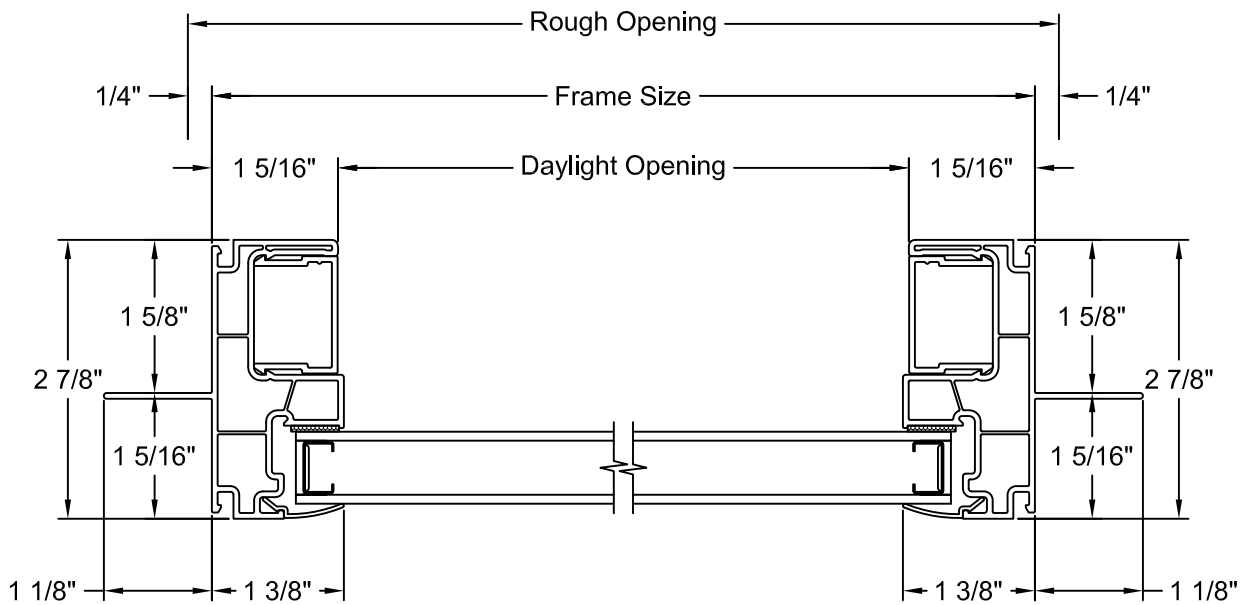

SLOPED SILL - VERTICAL SECTION

SLOPED SILL - HORIZONTAL SECTION

TRACK FILLER - VERTICAL SECTION

TRACK FILLER - HORIZONTAL SECTION

TRACK FILLER / BLOCK FRAME - VERTICAL SECTION

TRACK FILLER / BLOCK FRAME - HORIZONTAL SECTION

---

FLUSH FIN - VERTICAL SECTION

FLUSH FIN FRAME - HORIZONTAL SECTION

STANDARD 2 WIDE - HORIZONTAL SECTION

2-WIDE - POCKET FRAME - HORIZONTAL SECTION

BOW - VERTICAL SECTION

NOTES:

1. Dimensional details available upon ordering
2. Fixed window frame shown, other frames available

3 WIDE 10° BOW - HORIZONTAL SECTION

NOTES:

1. Dimensional details available upon ordering
2. Jamb Depths available in 4 9/16" and 6 9/16"
3. Picture frame shown, other frames available

4 WIDE 10° BOW - HORIZONTAL SECTION

NOTES:

1. Dimensional details available upon ordering
2. Jamb Depths available in 4 9/16" and 6 9/16"
3. Picture frame shown, other frames available

5 WIDE 10° BOW - HORIZONTAL SECTION

NOTES:

1. Dimensional details available upon ordering
2. Jamb Depths available in 4 9/16" and 6 9/16"
3. Picture frame shown, other frames available