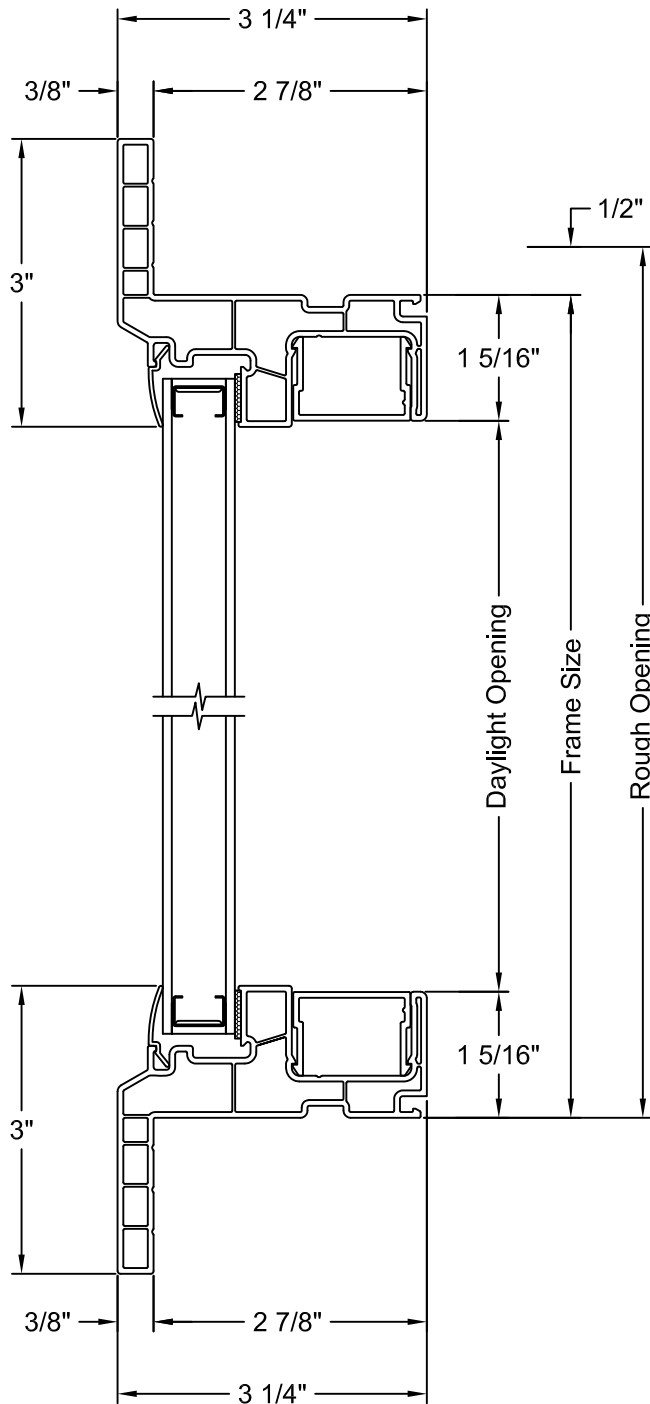

    Horizontal Section.....12

Track Filler Frame:

    Vertical Section.....13

    Horizontal Section.....14

Track Filler / Block Frame:

    Vertical Section.....15

    Horizontal Section.....16

Flush Fin Frame:

---

FLUSH FIN - VERTICAL SECTION

FLUSH FIN FRAME - HORIZONTAL SECTION

STANDARD 2 WIDE - HORIZONTAL SECTION

2-WIDE - POCKET FRAME - HORIZONTAL SECTION

BOW - VERTICAL SECTION

NOTES:

1. Dimensional details available upon ordering
2. Fixed window frame shown, other frames available

3 WIDE 10° BOW - HORIZONTAL SECTION

NOTES:

1. Dimensional details available upon ordering
2. Jamb Depths available in 4 9/16" and 6 9/16"
3. Picture frame shown, other frames available

4 WIDE 10° BOW - HORIZONTAL SECTION

NOTES:

1. Dimensional details available upon ordering
2. Jamb Depths available in 4 9/16" and 6 9/16"
3. Picture frame shown, other frames available

5 WIDE 10° BOW - HORIZONTAL SECTION

NOTES:

1. Dimensional details available upon ordering
2. Jamb Depths available in 4 9/16" and 6 9/16"
3. Picture frame shown, other frames available