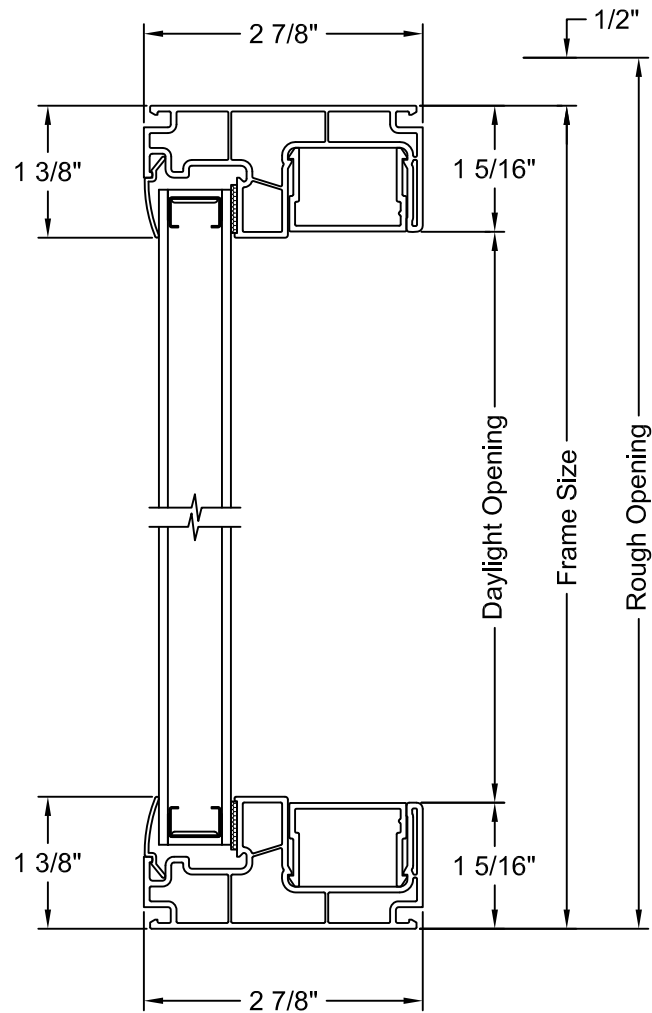

SLOPED SILL - VERTICAL SECTION

SLOPED SILL - HORIZONTAL SECTION

TRACK FILLER - VERTICAL SECTION

TRACK FILLER - HORIZONTAL SECTION

TRACK FILLER / BLOCK FRAME - VERTICAL SECTION

TRACK FILLER / BLOCK FRAME - HORIZONTAL SECTION

---

FLUSH FIN - VERTICAL SECTION

FLUSH FIN FRAME - HORIZONTAL SECTION

STANDARD 2 WIDE - HORIZONTAL SECTION

2-WIDE - POCKET FRAME - HORIZONTAL SECTION

BOW - VERTICAL SECTION

NOTES:

1. Dimensional details available upon ordering
2. Fixed window frame shown, other frames available

3 WIDE 10° BOW - HORIZONTAL SECTION

NOTES:

1. Dimensional details available upon ordering
2. Jamb Depths available in 4 9/16" and 6 9/16"
3. Picture frame shown, other frames available

4 WIDE 10° BOW - HORIZONTAL SECTION

NOTES:

1. Dimensional details available upon ordering
2. Jamb Depths available in 4 9/16" and 6 9/16"
3. Picture frame shown, other frames available

5 WIDE 10° BOW - HORIZONTAL SECTION

NOTES:

1. Dimensional details available upon ordering
2. Jamb Depths available in 4 9/16" and 6 9/16"
3. Picture frame shown, other frames available