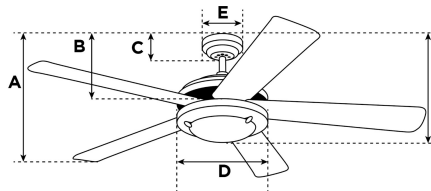

Item Number 7800000

Brentford Ceiling Fan

52" Aged Walnut Finish Reversible ABS Blades (Dark Cherry with Shaded Edge/Walnut) Includes Light Kit with Clear Seeded Glass

Specifications

Size	52"
Blades	Reversible ABS Blades (Dark Cherry with Shaded Edge/Walnut)
Blade Pitch	13°
Approved Location	Indoor/Outdoor
Suggested Room Size	Large Room (up to 15x15)
Down Rod	3/4" x 4"
Installation	Down Rod Only
Max. Ceiling Angle	20°
Lead Wire	54"
Light Bulb Usage	Includes (3) Candelabra (E12) Base, 40 Watt Torpedo Lamps
Control	Remote Control Adaptable
Motor Finish	Aged Walnut
Motor Material	Silicon Steel Motor 153mm x 17mm
Reverse Airflow	Yes
Capacitor	Triple
Switch Housing Cap	Not Included

A. Top of Canopy to Bottom of Blades	10"
B. Top of Canopy to Bottom of Switch House	11.7"
C. Top of Canopy to Bottom of Canopy	2.1"
D. Width of Motor Housing	12.4"
E. Width of Canopy	5.8"
F. Top of Canopy to Bottom of Glass	18.8"