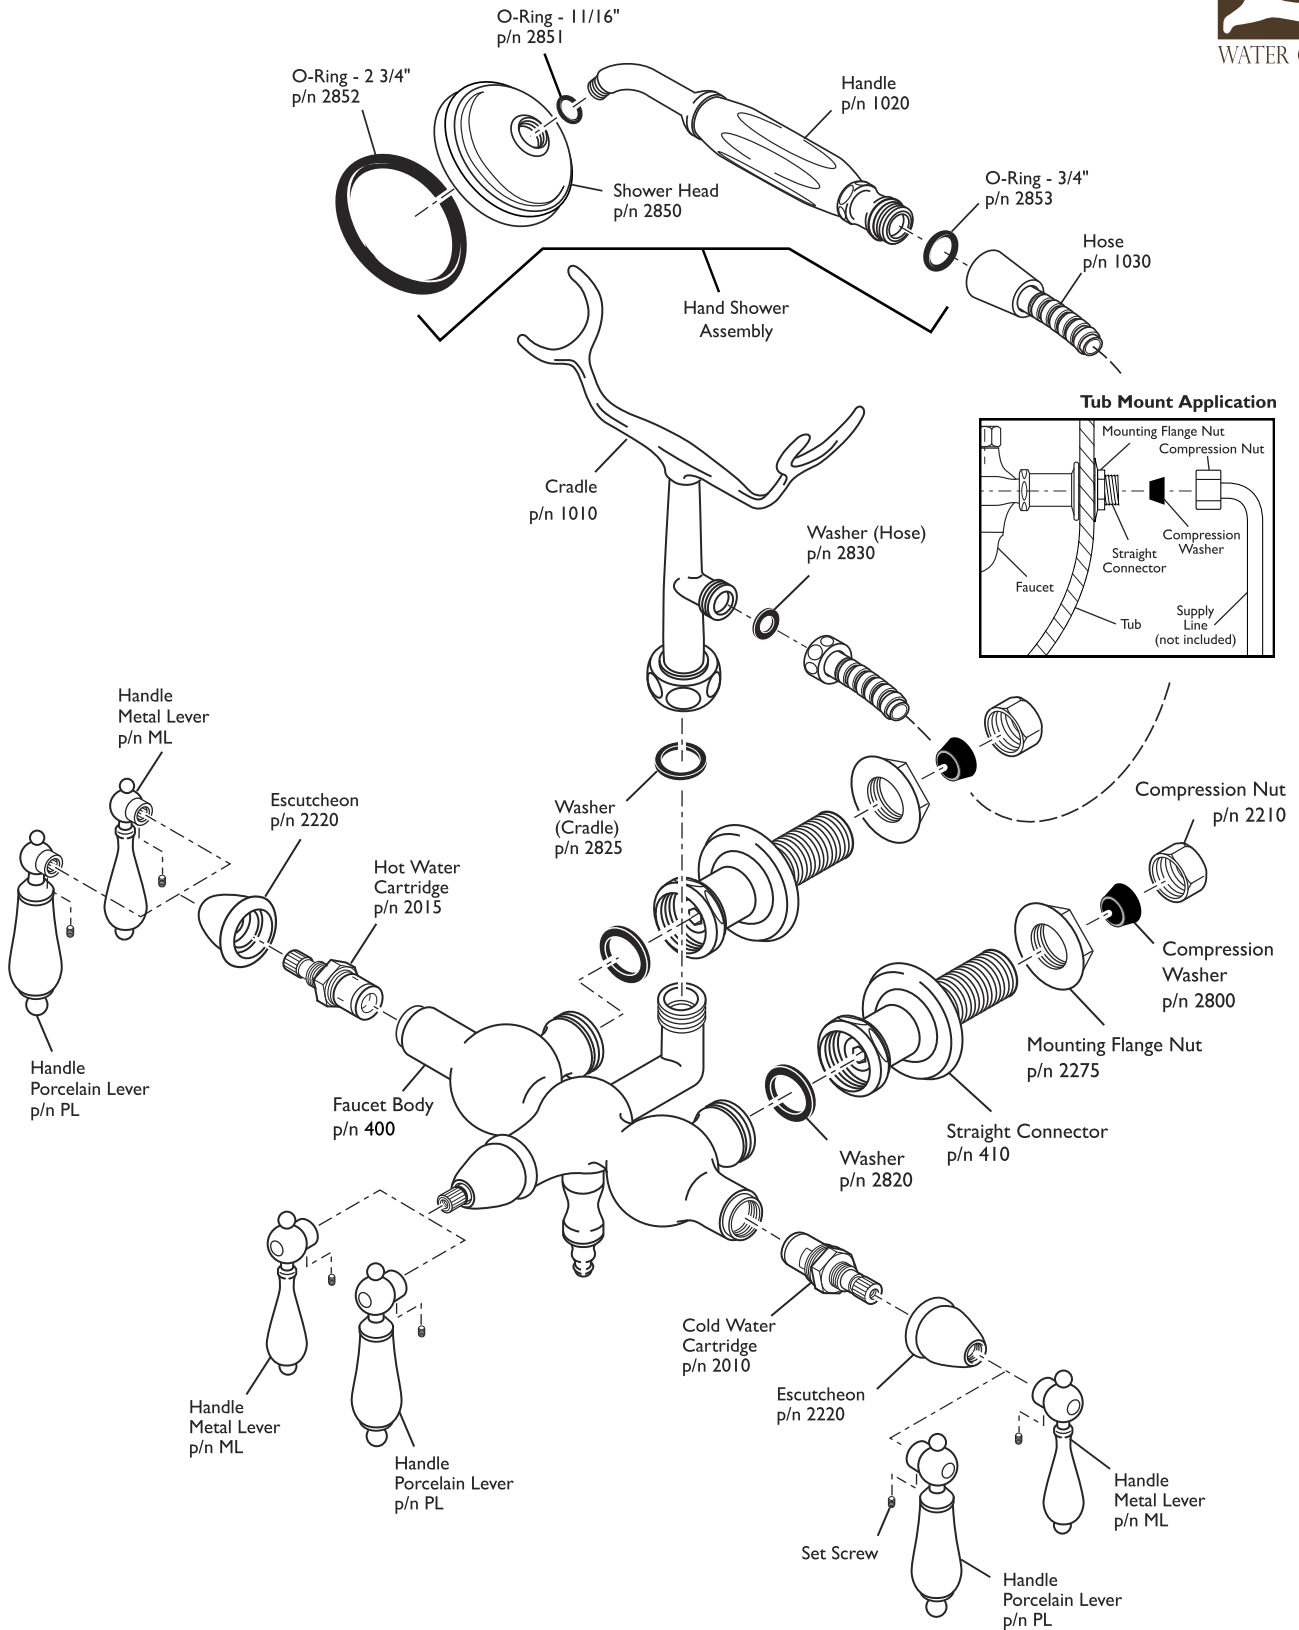

F6-0017 Tub Faucet

ASSEMBLY DIAGRAM

WATER CREATION

F6-0017 Tub Faucet

SPECIFICATION SHEET

WATER CREATION