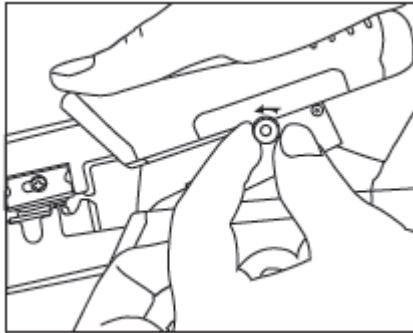

Ratchet Modular Plug Crimper

- Cuts, Strips, and Crimps RJ-45, RJ-11, and RJ-12 Cables
- For Use with Building, Telephone and Network Cables
- Ratcheting Results in Precise Crimping
- Ergonomic Molded Anti-slip Grip Handles

ATTENTION: The Ratchet Modular Plug Crimper cannot be released when tension is too high. To release crimp tool, turn release screw in a counterclockwise direction.