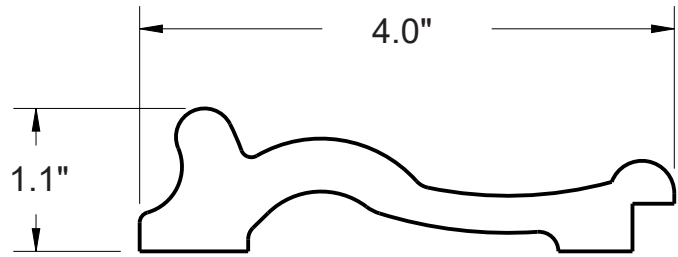

WEATHERED WHITE