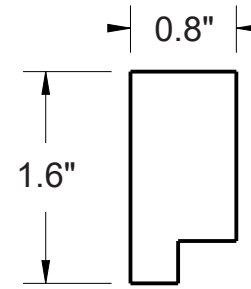

THIN MATTE GOLD