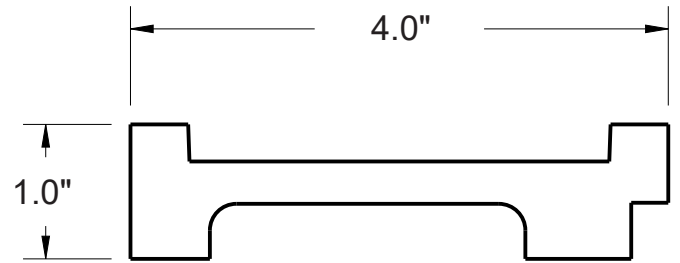

PACIFIC GREY WALNUT
CREAM BLOCK WOOD