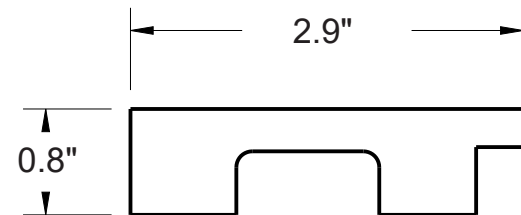

CHAMPAGNE CHIC

Delta reserves the right (1) to make changes in specifications and materials, and (2) to change or discontinue models, both without notice or obligation. Dimensions are for reference only. See current full-line price book or www.deltafaucet.com for finish options and product availability.

TDS 45436 - Rev. A

DELTA
FAUCET COMPANY

55 E. 111th Street, Indianapolis, Indiana 46280
350 South Edgeware Road, St. Thomas, ON N5P 4L1
© 2015 Masco Corporation of Indiana