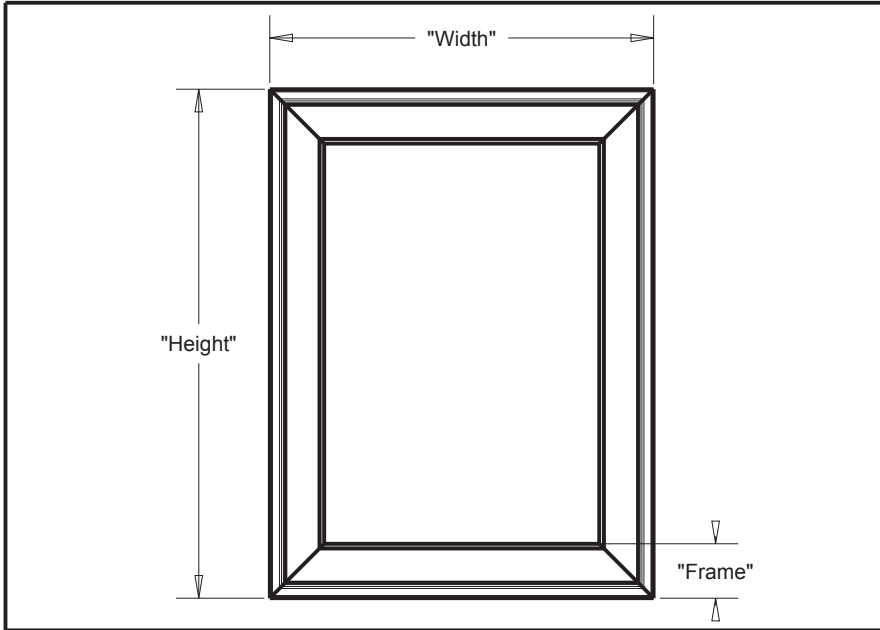

DELTA[®] ACCESSORIES

- Delta[®] Ready Reflections™
- Rectangular Framed Mirror

STANDARD SPECIFICATIONS:

- Expanded Polystyrene Foam Frame
- 3mm Glass Mirror
- Safe-Break™ backing applied
- D-Ring Horizontal or Vertical Mounting

WARRANTY

- For More Information or Assistance Visit:
- www.deltamirrors.com or 1-800-635-2731.
- Limited 1 year warranty.

Finish	Height (in)	Width (in)	Frame (in)	Weight (lbs)	Mirror Glass Size (in)
Ornate Black	36.0	24.0	4.00	8.99	16.7 x 28.7
Washed Wood	36.0	24.0	4.00	8.99	16.7 x 28.7
Reclaimed Wood	36.0	24.0	4.00	8.99	16.7 x 28.7
Tribal Wisp White	36.0	24.0	4.00	8.99	16.7 x 28.7
Weathered White	36.0	24.0	3.98	8.75	16.7 x 28.7
Embossed Oak	36.0	24.0	3.01	9.07	18.5 x 30.5
Pacific Grey Walnut	36.0	24.0	4.00	9.09	16.5 x 28.5
Cream Block Wood	36.0	24.0	4.00	9.09	16.5 x 28.5
Thin Matte Gold	36.0	24.0	0.79	11.40	23.3 x 35.3
Champagne Chic	36.0	24.0	2.92	9.70	18.9 x 30.9