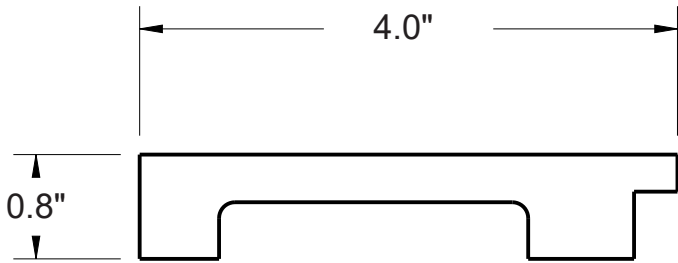

DELTA[®] ACCESSORIES

- Delta[®] Ready Reflections™
- Rectangular Framed Mirror

STANDARD SPECIFICATIONS:

- Expanded Polystyrene Foam Frame
- 3mm Glass Mirror
- Safe-Break™ backing applied
- D-Ring Horizontal or Vertical Mounting

WARRANTY

- For More Information or Assistance Visit:
- www.deltamirrors.com or 1-800-635-2731.
- Limited 1 year warranty.

Finish	Height (in)	Width (in)	Frame (in)	Weight (lbs)	Mirror Glass Size (in)
Ornate Black	36.0	24.0	4.00	8.99	16.7 x 28.7
Washed Wood	36.0	24.0	4.00	8.99	16.7 x 28.7
Reclaimed Wood	36.0	24.0	4.00	8.99	16.7 x 28.7
Tribal Wisp White	36.0	24.0	4.00	8.99	16.7 x 28.7
Weathered White	36.0	24.0	3.98	8.75	16.7 x 28.7
Embossed Oak	36.0	24.0	3.01	9.07	18.5 x 30.5
Pacific Grey Walnut	36.0	24.0	4.00	9.09	16.5 x 28.5
Cream Block Wood	36.0	24.0	4.00	9.09	16.5 x 28.5
Thin Matte Gold	36.0	24.0	0.79	11.40	23.3 x 35.3
Champagne Chic	36.0	24.0	2.92	9.70	18.9 x 30.9

55 E. 111th Street, Indianapolis, Indiana 46280
350 South Edgeware Road, St. Thomas, ON N5P 4L1
© 2015 Masco Corporation of Indiana

DELTA
ACCESSORIES

- Delta® Ready Reflections™
- Rectangular Framed Mirror