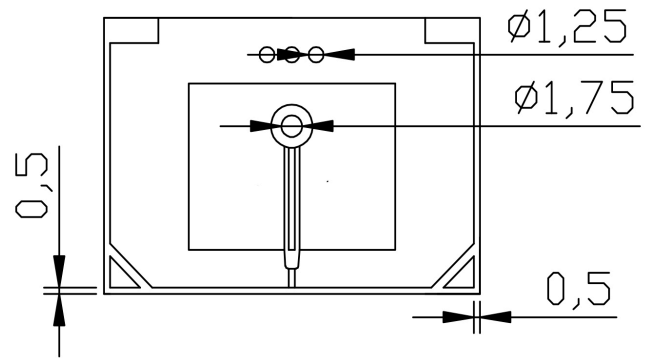

AMLUXX

Salerno Vanity with Cultured Marble
Top 31" White with Backsplash