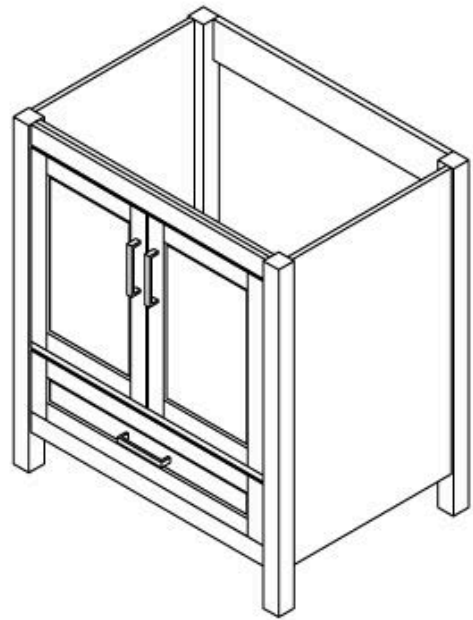

AMLUXX

Salerno 31" Vanity with
Cultured Marble Top

Salerno 31" Vanity

Actual Size: 31"W x 22"D x 36"H
Shipping Size: 36"W x 34"D x 36"H
Shipping Weight: 131lbs
Net Weight: 108lbs

AMLUXX

Salerno Vanity with Cultured Marble
Top 31" White No Backsplash