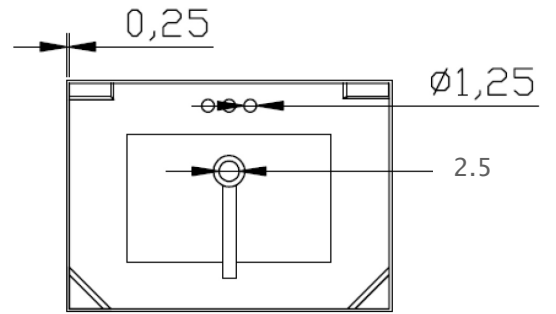

AMLUXX

Salerno 31" Vanity with
Cultured Marble Top

Salerno 31" Vanity

Actual Size: 31"W x 22"D x 36"H
Shipping Size: 36"W x 34"D x 36"H
Shipping Weight: 131lbs
Net Weight: 108lbs

AMLUXX

Salerno Vanity with Cultured Marble
Top 31" White No Backsplash