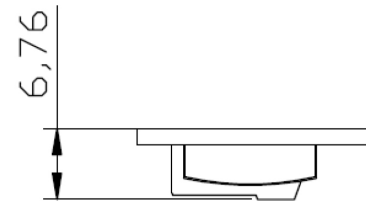

AMLUXX

Salerno 31" Vanity with
Cultured Marble Top

Salerno 31" Vanity

Actual Size: 31"W x 22"D x 36"H
Shipping Size: 36"W x 34"D x 36"H
Shipping Weight: 131lbs
Net Weight: 108lbs

AMLUXX

Salerno Vanity with Cultured Marble
Top 31" White No Backsplash