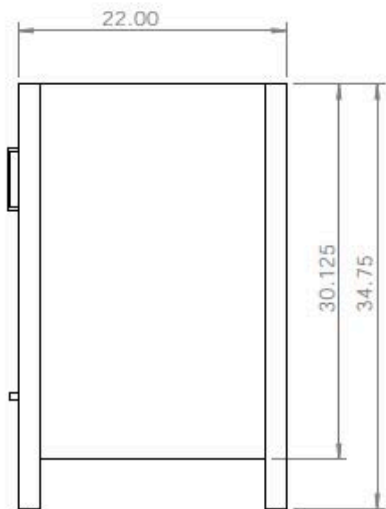

AMLUXX

Salerno 31" Vanity with
Cultured Marble Top

Salerno 31" Vanity

Actual Size: 31"W x 22"D x 36"H
Shipping Size: 36"W x 34"D x 36"H
Shipping Weight: 131lbs
Net Weight: 108lbs

AMLUXX

Salerno Vanity with Cultured Marble
Top 31" White No Backsplash