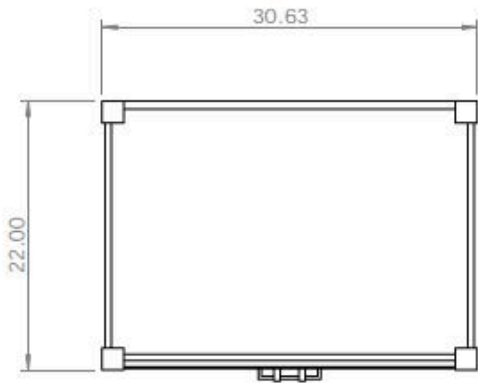

AMLUXX

Salerno 31" Vanity with
Cultured Marble Top

Salerno 31" Vanity

Actual Size: 31"W x 22"D x 36"H
Shipping Size: 36"W x 34"D x 36"H
Shipping Weight: 131lbs
Net Weight: 108lbs

AMLUXX

Salerno Vanity with Cultured Marble
Top 31" White No Backsplash