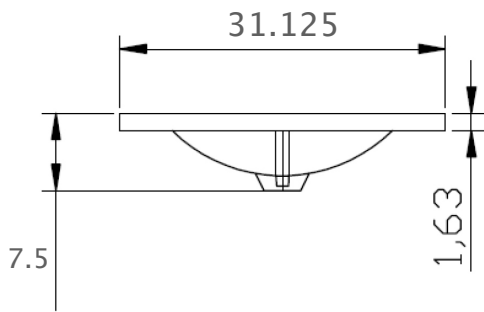

AMLUXX

Salerno 31" Vanity with
Cultured Marble Top

Salerno 31" Vanity

Actual Size: 31"W x 22"D x 36"H
Shipping Size: 36"W x 34"D x 36"H
Shipping Weight: 131lbs
Net Weight: 108lbs

AMLUXX

Salerno Vanity with Cultured Marble
Top 31" White No Backsplash