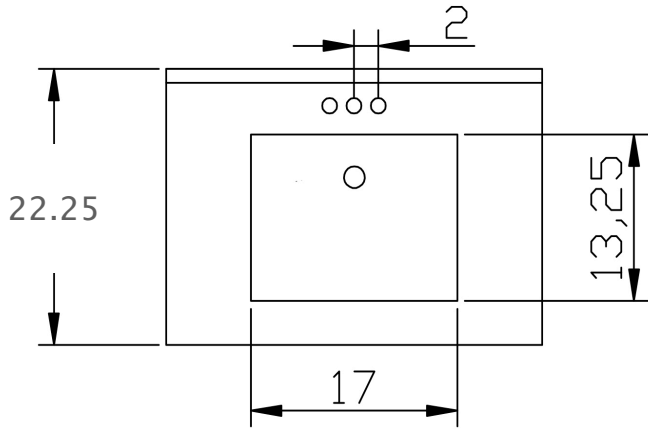

AMLUXX

Salerno Vanity with Cultured Marble
Top 31" White with Backsplash