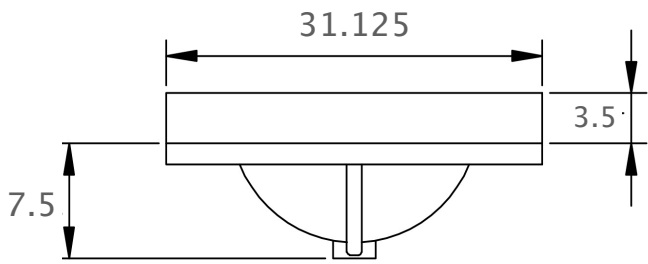

AMLUXX

Salerno Vanity with Cultured Marble
Top 31" White with Backsplash