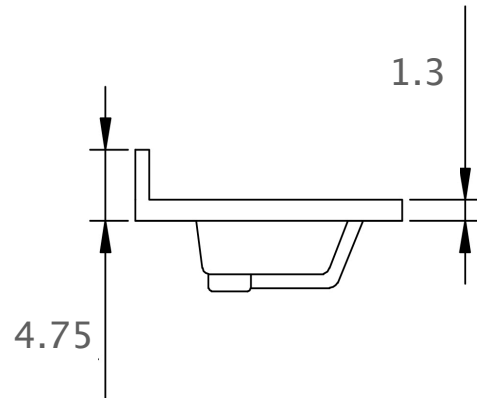

AMLUXX

Salerno Vanity with Cultured Marble
Top 31" White with Backsplash