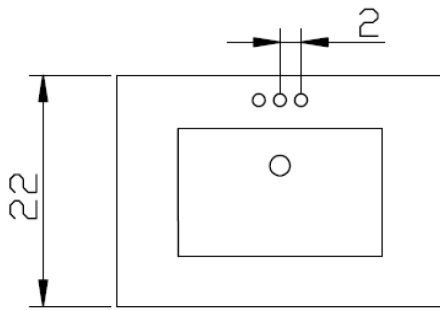

AMLUXX

Salerno 31" Vanity with
Cultured Marble Top

Salerno 31" Vanity

Actual Size: 31"W x 22"D x 36"H
Shipping Size: 36"W x 34"D x 36"H
Shipping Weight: 131lbs
Net Weight: 108lbs

AMLUXX

Salerno Vanity with Cultured Marble
Top 31" White No Backsplash