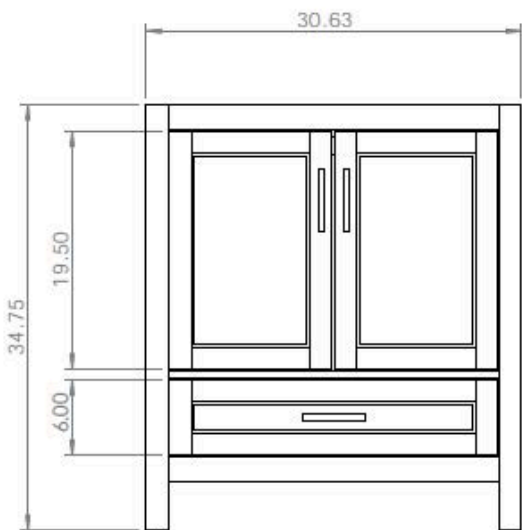

AMLUXX

Salerno 31" Vanity with
Cultured Marble Top

Salerno 31" Vanity

Actual Size: 31"W x 22"D x 36"H
Shipping Size: 36"W x 34"D x 36"H
Shipping Weight: 131lbs
Net Weight: 108lbs

AMLUXX

Salerno Vanity with Cultured Marble
Top 31" White No Backsplash