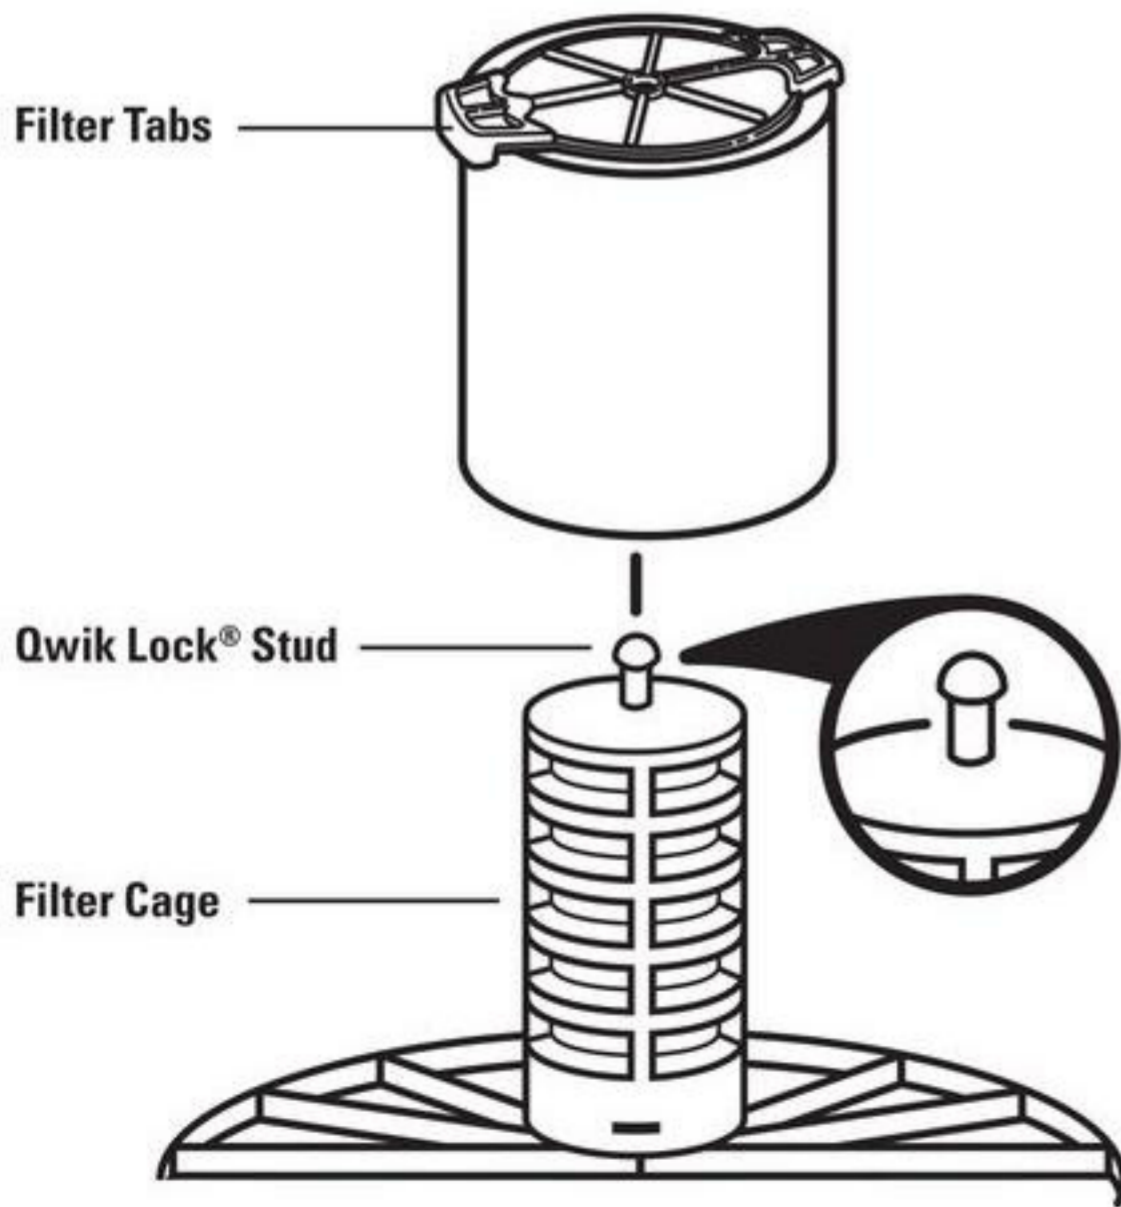

FILTER INSTALLATION

For vacs that contain a filter cage with a Qwik Lock[®] stud.

**NO FILTER PLATE
OR NUT REQUIRED**

FILTER INSTALLATION

For vacs that contain a filter cage with threaded stud.

**NO FILTER PLATE
REQUIRED**