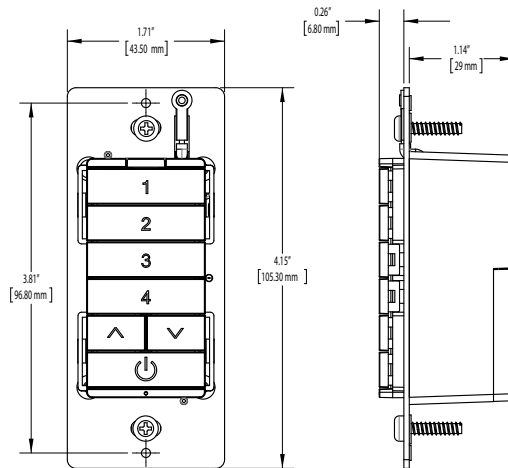

Warranty

Five year limited warranty, consult website for details.
eaton.com/lighting/legal

HALO Home HIWSKB

Battery Powered

Multi-Room Scene Keypad

Ordering Information

SAMPLE NUMBER: HIWSKB1BLE40AWH

Device	Power Source	Generation	Radio	Finish
HIWSK = HALO In-Wall Scene Keypad	B=Battery powered	1=1st generation	BLE40A=Bluetooth Low Energy 4.0	WH=White