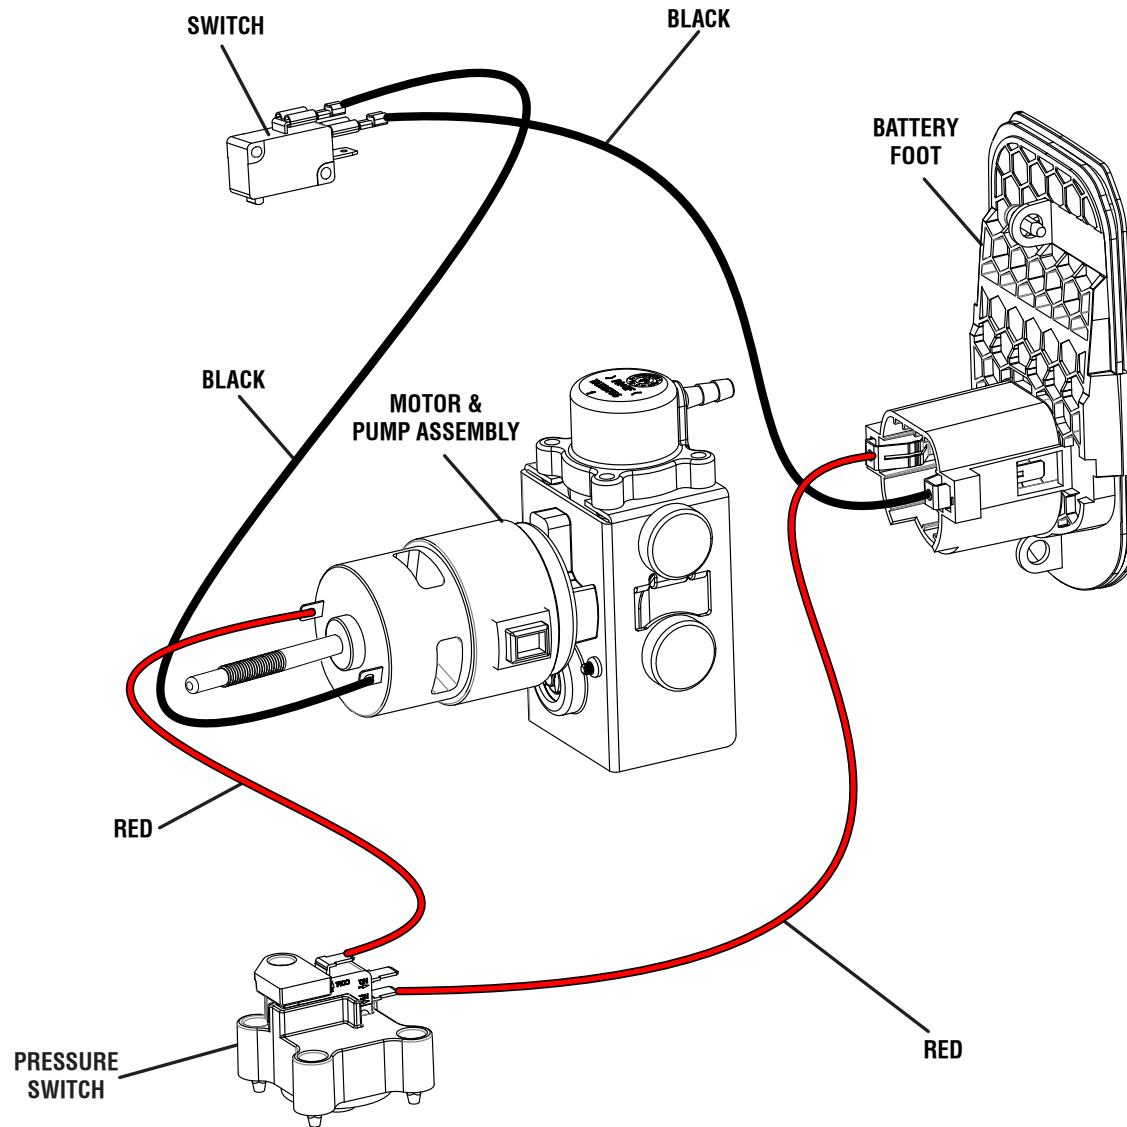

RYOBI 18 VOLT FOGGER – MODEL NO. P2805

The model number will be found on a label attached to the battery foot. Always mention the model number in all correspondence regarding your fogger or when ordering replacement parts.

PARTS LIST – FIGURE A

KEY NO.	PART NUMBER	DESCRIPTION	QTY	KEY NO.	PART NUMBER	DESCRIPTION	QTY
1	564045001	Rubber Plate.....	2	20	523001001	Strain Relief Plate.....	1
2	661817001	Screw (M4 x 14 mm, T-15 Torx Pan Hd.).....	17	21	660502002	Screw (M5 x 8 mm)	7
3	314735001	Pressure Switch Assembly (Inc. Key Nos. 2, 5 & 16)	1	22	536262001	Tank Plate	1
4	314736001	Stator Tube Assembly	1	23	314733001	Tank Assembly (Inc. Key Nos. 8, 13, 25 & 34-35).....	1
5	760689006	Pressure Switch	1	24	536168001	Y Connector	1
6	313842001	Backflow Valve	1	25	941851077	Warning Label	1
7	941851055	Logo Label	2	26	529209001	Switch Trigger	1
8	941851056	Max Fill Label	1	27	941851058	Icon Warning Label	1
9	536140001	Fan.....	1	28	679002002	Compression Spring	1
10	564863001	Tube (OD6.35 x ID4.0).....	1	29	941851054	18 Volt Label (Right)	1
11	564852001	O-Ring	1	30	941851052	Data Label	1
12	635762001	Wavy Spring	1	31	941851053	18 Volt Label (Left).....	1
13	941851075	Danger Label.....	1	32	564776001	O-Ring.....	1
14	314732001	Motor, Pump, Switch & Battery Foot Assembly (Inc. Key Nos. 15 & 30).....	1	33	941851076	Icon Warning Label	1
15	760034006	Switch.....	1	34	941851448	Do Not Overfill Label (English)	1
16	536265001	Bracket	1	35	941851449	Do Not Overfill Label (French/Spanish)	1
17	564865001	Tube (OD6.35 x ID4.0).....	1	Not Shown:			
18	314734001	Tank Cap Assembly (Inc. Key No. 11)	1	995000591	Operator's Manual		
19	314731001	Housing Assembly (Inc. Key Nos. 7, 27, 29, 31 & 33).....	1	9-13-18			
				(Rev:01)			

RYOBI 18 VOLT FOGGER – MODEL NO. P2805

WIRING DIAGRAM