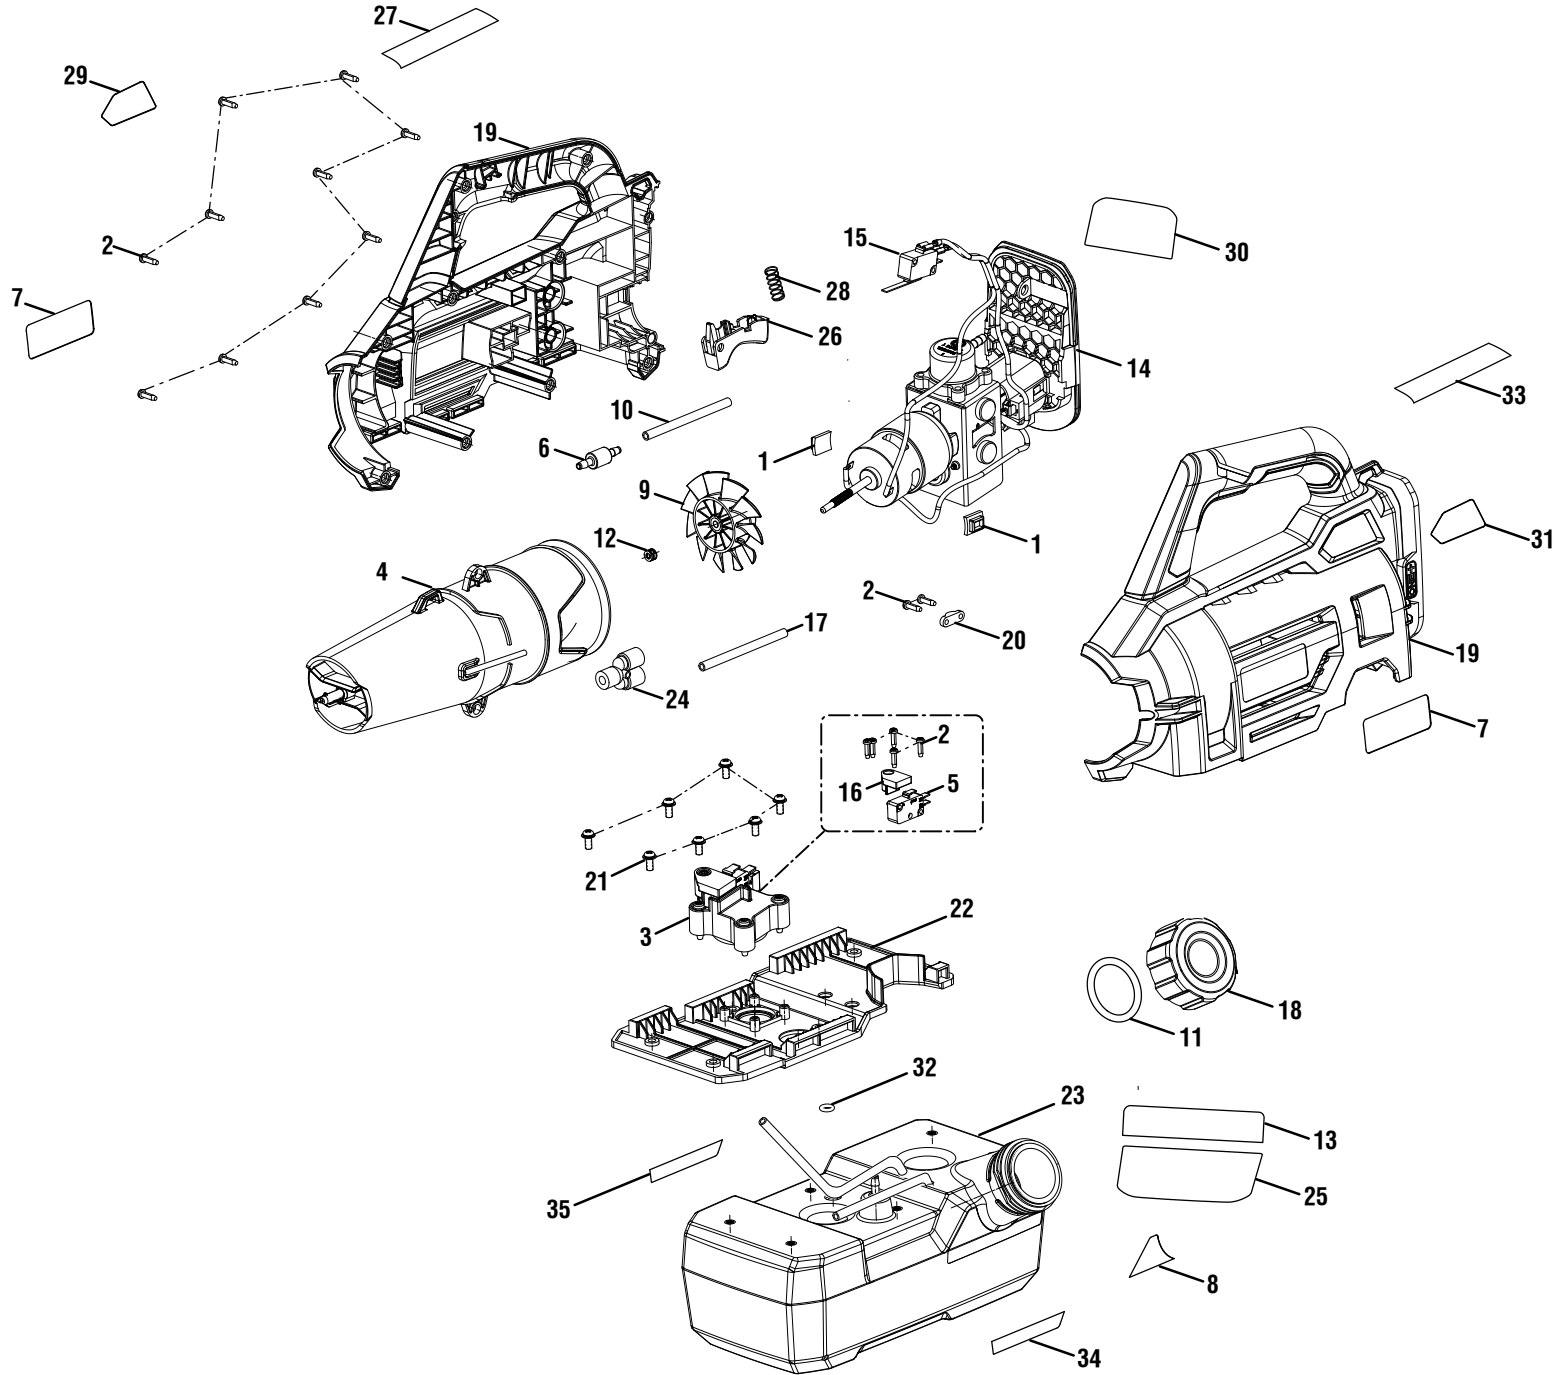

RYOBI 18 VOLT FOGGER - MODEL NO. P2805

FIGURE A

**RYOBI 18 VOLT FOGGER – MODEL NO. P2805**

The model number will be found on a label attached to the battery foot. Always mention the model number in all correspondence regarding your fogger or when ordering replacement parts.

**PARTS LIST – FIGURE A**

<b>KEY NO.</b>	<b>PART NUMBER</b>	<b>DESCRIPTION</b>	<b>QTY</b>	<b>KEY NO.</b>	<b>PART NUMBER</b>	<b>DESCRIPTION</b>	<b>QTY</b>
1	564045001	Rubber Plate.....	2	20	523001001	Strain Relief Plate.....	1
2	661817001	Screw (M4 x 14 mm, T-15 Torx Pan Hd.).....	17	21	660502002	Screw (M5 x 8 mm) .....	7
3	314735001	Pressure Switch Assembly (Inc. Key Nos. 2, 5 & 16) .....	1	22	536262001	Tank Plate .....	1
4	314736001	Stator Tube Assembly .....	1	23	314733001	Tank Assembly (Inc. Key Nos. 8, 13, 25 & 34-35).....	1
5	760689006	Pressure Switch .....	1	24	536168001	Y Connector .....	1
6	313842001	Backflow Valve .....	1	25	941851077	Warning Label .....	1
7	941851055	Logo Label .....	2	26	529209001	Switch Trigger .....	1
8	941851056	Max Fill Label .....	1	27	941851058	Icon Warning Label .....	1
9	536140001	Fan.....	1	28	679002002	Compression Spring .....	1
10	564863001	Tube (OD6.35 x ID4.0).....	1	29	941851054	18 Volt Label (Right) .....	1
11	564852001	O-Ring .....	1	30	941851052	Data Label .....	1
12	635762001	Wavy Spring .....	1	31	941851053	18 Volt Label (Left).....	1
13	941851075	Danger Label.....	1	32	564776001	O-Ring.....	1
14	314732001	Motor, Pump, Switch & Battery Foot Assembly (Inc. Key Nos. 15 & 30).....	1	33	941851076	Icon Warning Label .....	1
15	760034006	Switch.....	1	34	941851448	Do Not Overfill Label (English) .....	1
16	536265001	Bracket .....	1	35	941851449	Do Not Overfill Label (French/Spanish) .....	1
17	564865001	Tube (OD6.35 x ID4.0).....	1	<b>Not Shown:</b>			
18	314734001	Tank Cap Assembly (Inc. Key No. 11) .....	1	995000591	Operator's Manual		
19	314731001	Housing Assembly (Inc. Key Nos. 7, 27, 29, 31 & 33).....	1	9-13-18			
				(Rev:01)			