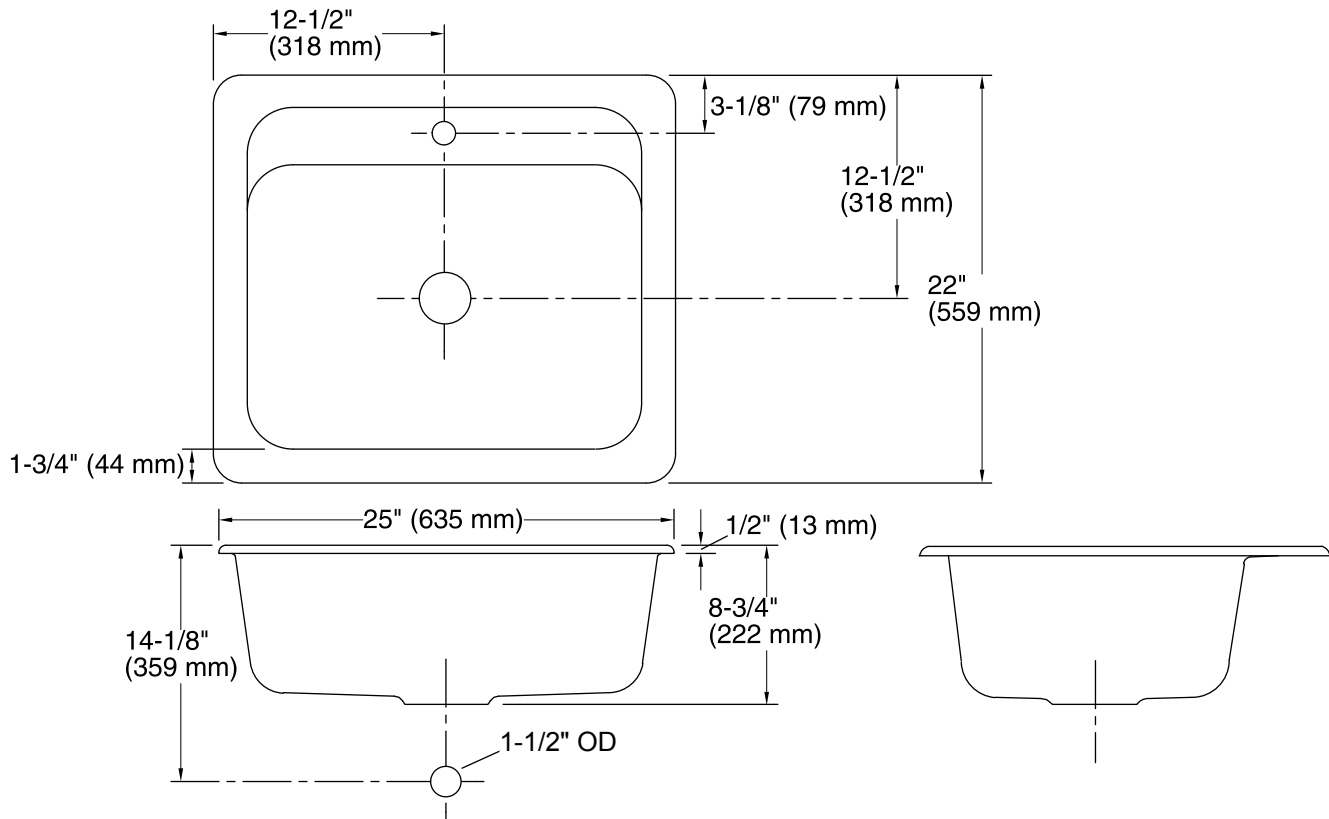

Features

- Single bowl.
- Single faucet hole.
- 25" (635 mm) x 22" (559 mm)

Material

- KOHLER® enameled cast iron.
- Acid-resistant enamel finish.

Installation

- Top-mount

Recommended Accessories

- K-9000 P-Trap
- K-6003 Sink Rack
- K-6539 Drainboard with Sink Rack
- K-6377 Sponge Caddy
- K-6378 Kitchen Brush Caddy
- K-6379 Kitchen Squeegee
- K-6382 Disinfecting Wipes Dispenser
- K-6383 Soap Dispenser
- K-8618 Paper Towel Holder
- K-8619 Flexible Kitchen Mat
- K-8624 Dish Scraper

Available Color/Finishes

Color tiles intended for reference only.

Color	Code	Description
	0	White
	96	Biscuit
	47	Almond
	7	Black Black™

Technical Information

All product dimensions are nominal.

- Bowl configuration: Single
- Installation: Top-mount
- Cutout: Top-mount, 23-3/4" x 20-3/4" (603 mm x 527 mm) with 1" (25 mm) radius corners
- Bowl area (Only):
 - Length: 22" (559 mm)
 - Width: 15" (381 mm)
 - Bowl depth: 8" (203 mm)
 - Water depth: 7-3/4" (197 mm)
- Drain hole: 3-5/8" (92 mm)
- Template: 1031341-7, not required, not included