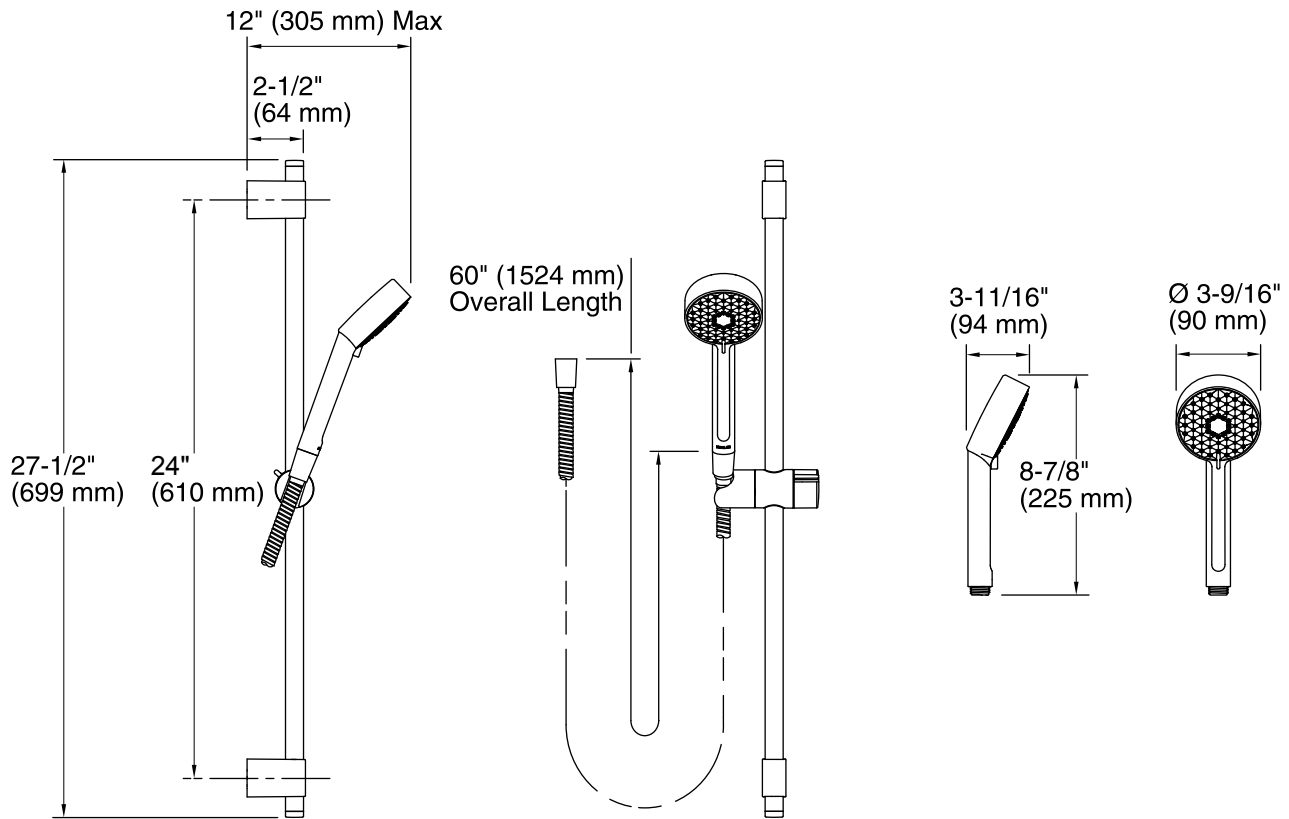

### Features

- Handshower features contemporary design.
- Advanced spray engine provides three alternate experiences: wide coverage, intense drenching, and targeted spray.
- Wide coverage spray produces an encompassing spray for everyday use.
- Intense drenching spray delivers a forceful spray ideal for rinsing soap from hair.
- Targeted spray is a focused stream for targeting sore muscles or use as a utility spray.
- Thumb tab allows for a smooth transition between sprays.
- Spray nozzles cover full area of sprayhead.
- Combination of balance, weight, grip, and angle makes this handshower comfortable and easy to use.
- MasterClean™ sprayface is easy to clean.
- 2.0 gpm (gallons per minute) flow rate.
- 24-inch slidebar features adjustable mounting brackets for installation flexibility.
- Includes 60-inch ribbon hose.

### Product Specification

The slidebar kit shall be 24" (610 mm) in height offering a custom shower at various heights. Kit shall feature adjustable mounting brackets providing installation flexibility. Kit shall feature a finish engineered to resist corrosion and daily wear. Kit shall feature lightweight handshower designed for easy use and added mobility. Kit shall feature 3-function handshower with wide coverage, intense drenching, and targeted spray options. Handshower offers 2.0 gal/min (7.6 l/min) maximum flow rate. Kit shall feature MasterClean spray nozzles to prohibit mineral build-up for easy cleaning. Kit shall have superior quality 1/2" brass hose fittings built to last. Slidebar kit shall be Kohler Model K-98361.

### Technical Information

All measurements are nominal.

Pressure: 45 psi (3.1 bar)