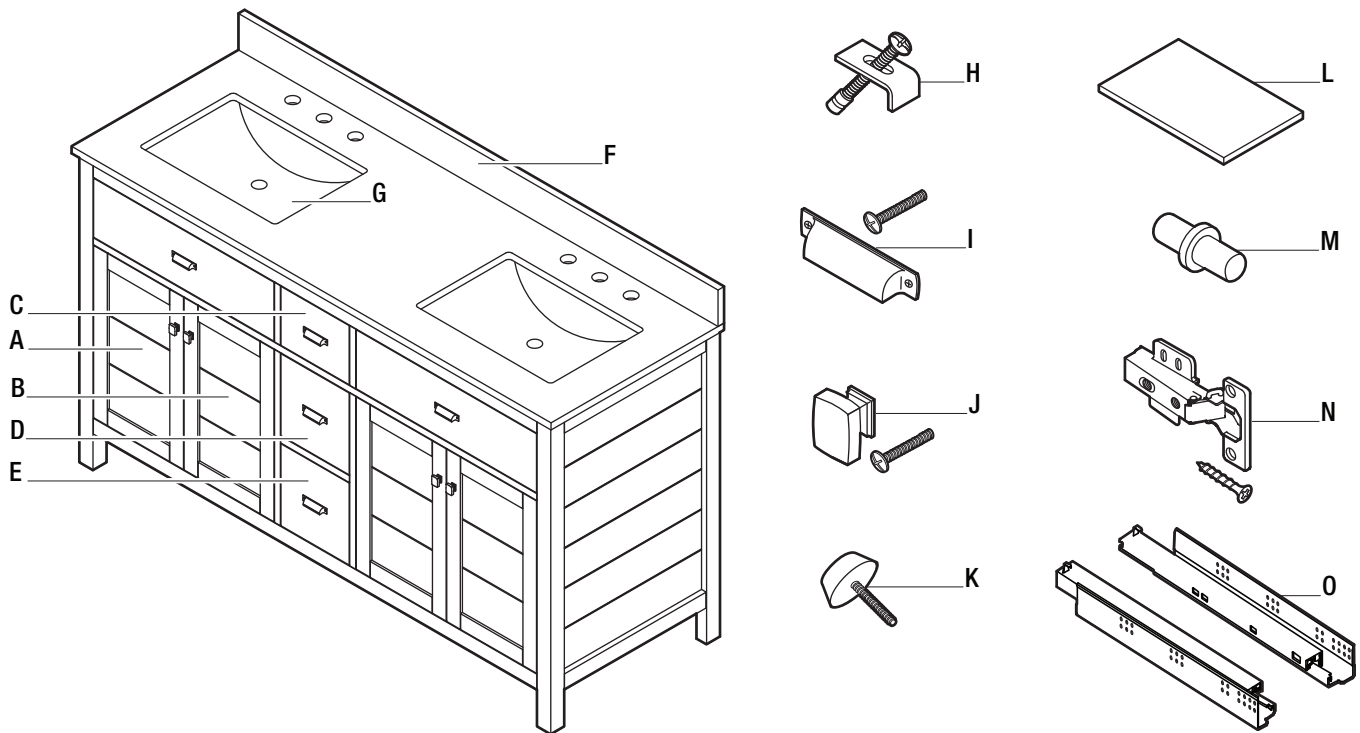

REPLACEMENT PARTS LIST

STANHOPE 61 IN. VANITY COMBO

Please use the table below to identify the part number needed, and call FGI Industries, Ltd. Customer Service for your replacement at **888-620-3667**. Our team is available to assist you Monday - Friday, 7:00 A.M. - 5:00 P.M. (CST).

Part	Description	Part #
A	Left Door	PB-SNOVT6122D-LD
B	Right Door	PB-SNOVT6122D-RD
C	Top Drawer	PB-SNOVT6122D-TPDRW
D	Middle Drawer	PB-SNOVT6122D-MIDDRW
E	Bottom Drawer	PB-SNOVT6122D-BTMDRW
F	Backsplash	PB-SNOVT6122D-BS
G	Sink	PB-202M-SINK
H	Sink Mounting Hardware	PB-HDWE-SP004
I	Drawer Handle (1 handle; 2 screws)	PB-HANDLE-LS048
J	Door Knob (1 knob; 1 screw)	PB-KNOB-LS049
K	Leg Leveler	PB-L LEVELLER-JD003
L	Shelf	PB-SNOVT6122D-SHELF
M	Shelf Pin	PB-SHELFPIN-CT001
N	Slow Close Hinge (1 hinge; 6 screws)	PB-SC HINGE-HY006
O	Slow Close Drawer Glide Kit (right & left glides; 2 brackets; 14 screws)	PB-SCDRW GLIDE-HG020