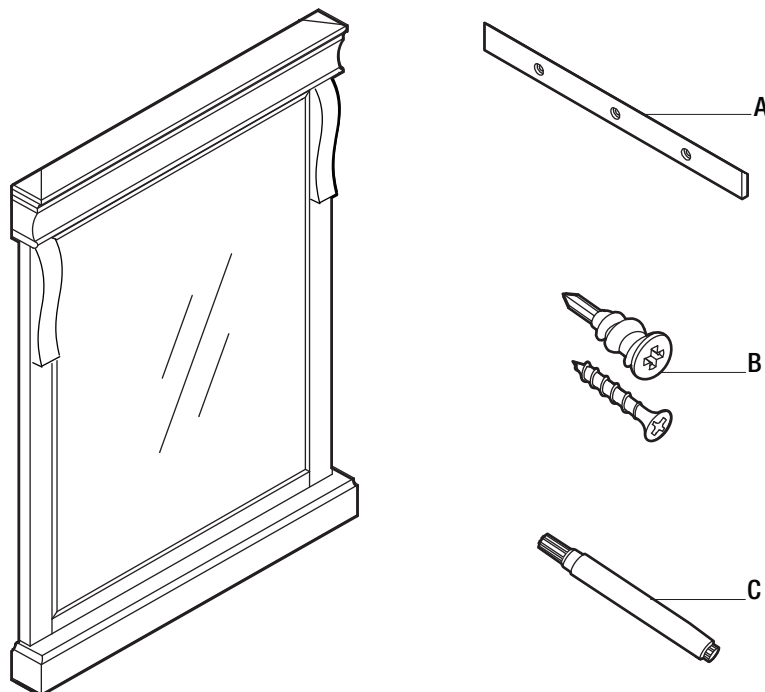

REPLACEMENT PARTS LIST

NAPLES 24 IN. MIRROR

Please use the table below to identify the part number needed, and call FGI Industries, Ltd. Customer Service for your replacement at **888-620-3667**. Our team is available to assist you Monday - Friday, 7:00 A.M. - 5:00 P.M. (CST).

Part	Description	Part #
A	Hanging Rail	PB-NAC02633-H RAIL
B	Drywall Anchor	PB-WALL ANCHOR-BH004
C	Touch Up Pen	PB-TUKIT006