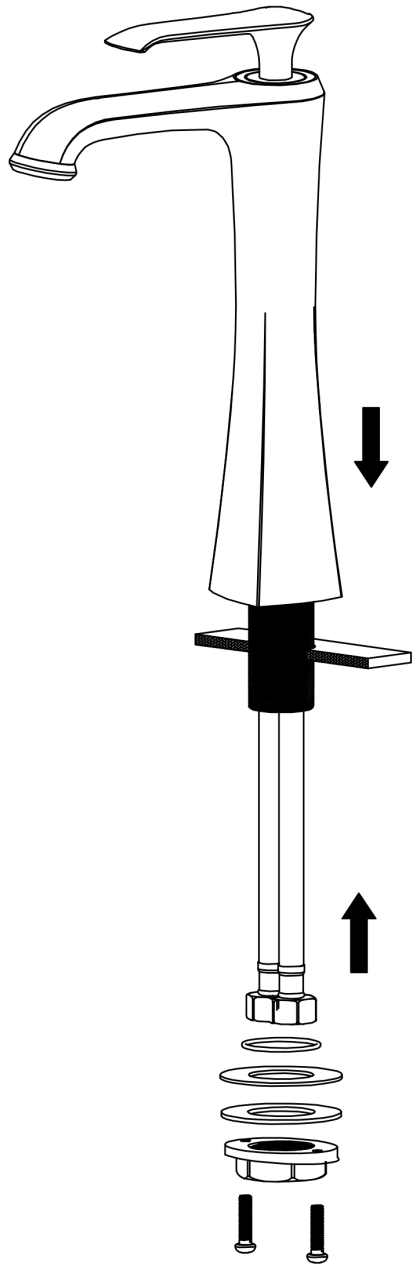

INSTALLATION GUIDE

Woodburn

- Models:** KBF412C
KBF412MB
KBF412ORB
KBF412SS

COMPONENT LIST	QTY
1 - Faucet Body	1
2 - O-Ring	1
3 - Rubber Washer	1
4 - Metal Washer	1
5 - Mounting Hardware	1
6 - Screw	2

2

3

4

5

6

7

1 - Handle

2 - Screw

3 - Cover

4 - Cover

5 - Nut

6 - Cartridge

7 - Faucet Body

8 - Gasket

9 - Aerator

10 - Aerator Cover

11 - O-Ring

12 - Cartridge Base

13 - Screw

14 - Base

15 - O-Ring

16 - Rubber Washer

17 - Metal Washer

18 - Mounting Hardware

19 - Screw

20 - Water Lines