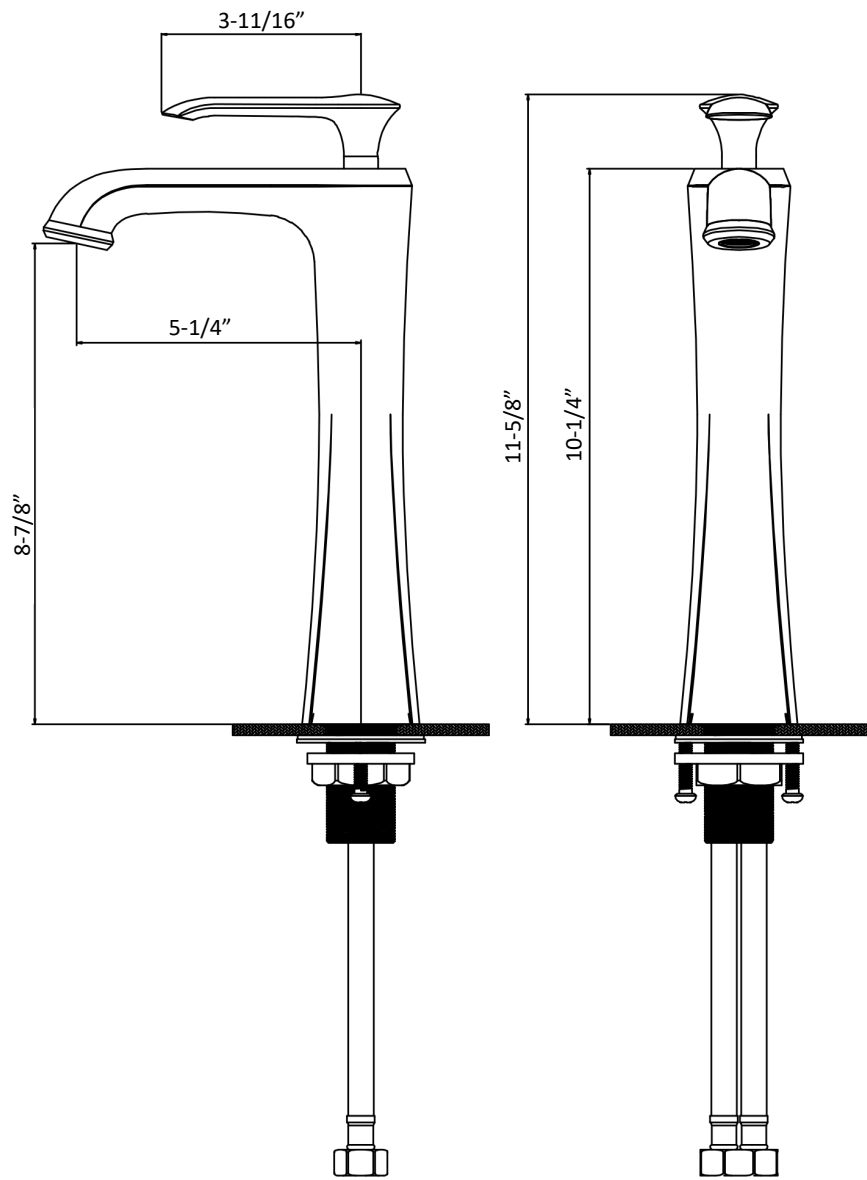

INSTALLATION GUIDE

Woodburn

- Models:** KBF412C
KBF412MB
KBF412ORB
KBF412SS

COMPONENT LIST	QTY
1 - Faucet Body	1
2 - O-Ring	1
3 - Rubber Washer	1
4 - Metal Washer	1
5 - Mounting Hardware	1
6 - Screw	2

2

3

4

5

6

7

1 - Handle

2 - Screw

3 - Cover

4 - Cover

5 - Nut

6 - Cartridge

7 - Faucet Body

8 - Gasket

9 - Aerator

10 - Aerator Cover

11 - O-Ring

12 - Cartridge Base

13 - Screw