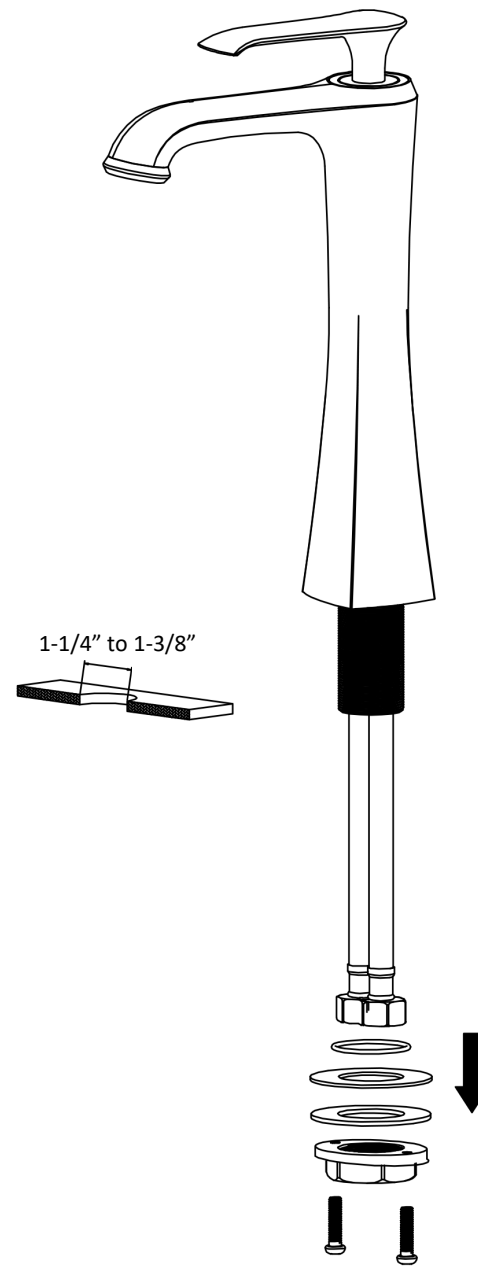

INSTALLATION GUIDE

Woodburn

- Models:** KBF412C
KBF412MB
KBF412ORB
KBF412SS

COMPONENT LIST	QTY
1 - Faucet Body	1
2 - O-Ring	1
3 - Rubber Washer	1
4 - Metal Washer	1
5 - Mounting Hardware	1
6 - Screw	2

2

3

4

5

6

7

1 - Handle

2 - Screw

3 - Cover

4 - Cover

5 - Nut

6 - Cartridge

7 - Faucet Body

8 - Gasket

9 - Aerator

10 - Aerator Cover

11 - O-Ring

12 - Cartridge Base

13 - Screw

14 - Base

15 - O-Ring

16 - Rubber Washer

17 - Metal Washer

18 - Mounting Hardware

19 - Screw

20 - Water Lines