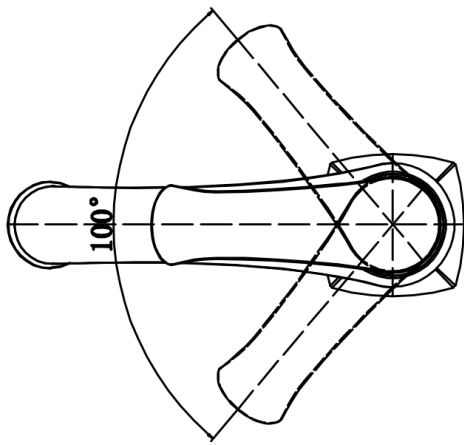

INSTALLATION GUIDE

Woodburn

- Models:** KBF412C
KBF412MB
KBF412ORB
KBF412SS

COMPONENT LIST	QTY
1 - Faucet Body	1
2 - O-Ring	1
3 - Rubber Washer	1
4 - Metal Washer	1
5 - Mounting Hardware	1
6 - Screw	2

2

3

4

5

6

7

1 - Handle

2 - Screw

3 - Cover

4 - Cover

5 - Nut

6 - Cartridge

7 - Faucet Body

8 - Gasket

9 - Aerator

10 - Aerator Cover

11 - O-Ring

12 - Cartridge Base

13 - Screw