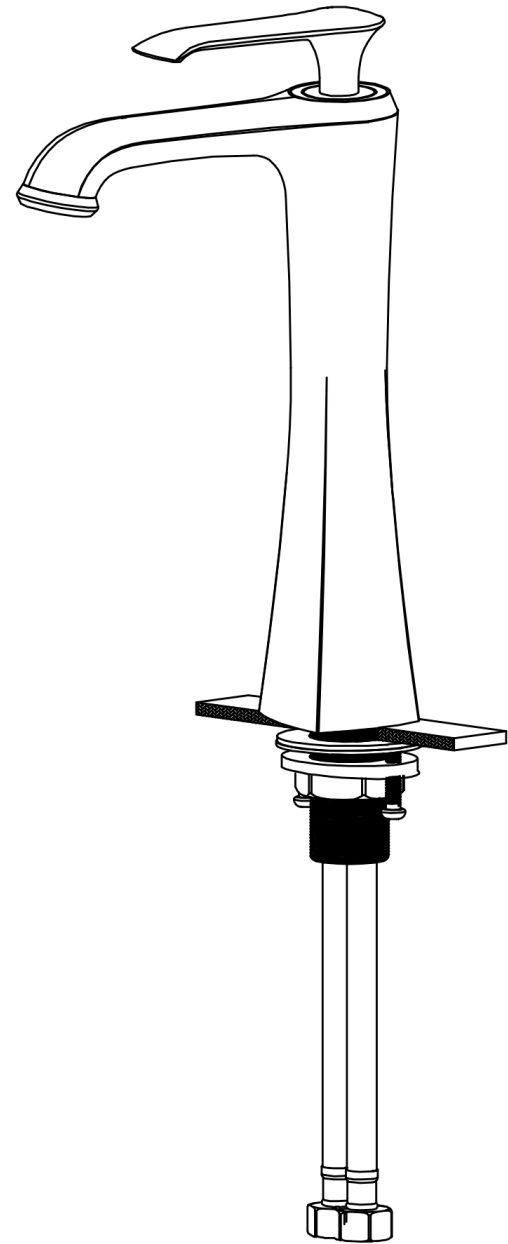

INSTALLATION GUIDE

Woodburn

- Models:** KBF412C
KBF412MB
KBF412ORB
KBF412SS

COMPONENT LIST	QTY
1 - Faucet Body	1
2 - O-Ring	1
3 - Rubber Washer	1
4 - Metal Washer	1
5 - Mounting Hardware	1
6 - Screw	2

2

3

4

5

6

7

1 - Handle

2 - Screw

3 - Cover

4 - Cover

5 - Nut

6 - Cartridge

7 - Faucet Body

8 - Gasket

9 - Aerator

10 - Aerator Cover

11 - O-Ring

12 - Cartridge Base

13 - Screw