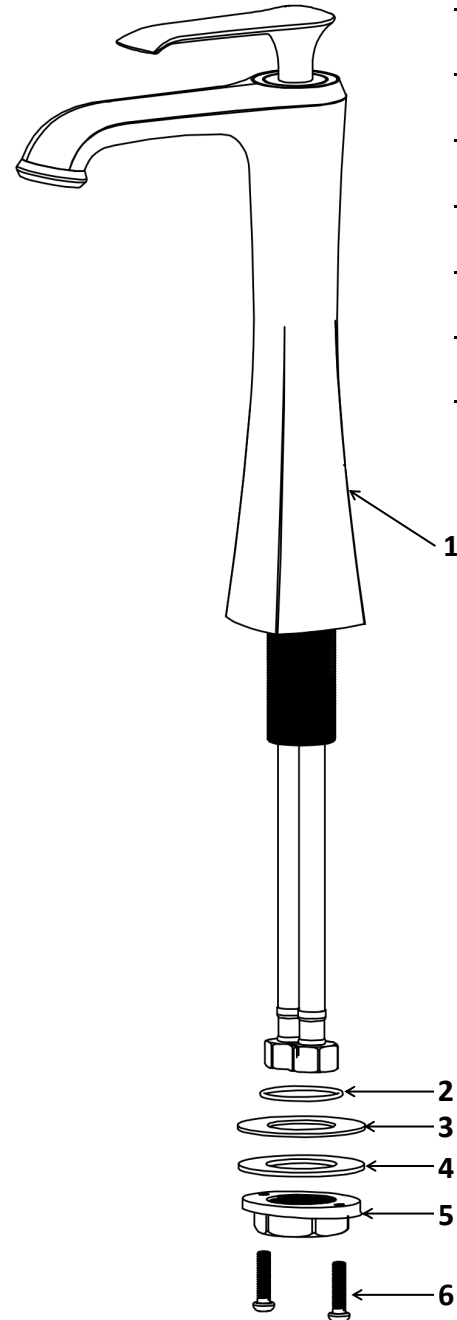

INSTALLATION GUIDE

Woodburn

- Models:** KBF412C
KBF412MB
KBF412ORB
KBF412SS

COMPONENT LIST	QTY
1 - Faucet Body	1
2 - O-Ring	1
3 - Rubber Washer	1
4 - Metal Washer	1
5 - Mounting Hardware	1
6 - Screw	2

2

3

4

5

6

7

1 - Handle

2 - Screw

3 - Cover

4 - Cover

5 - Nut

6 - Cartridge

7 - Faucet Body

8 - Gasket

9 - Aerator

10 - Aerator Cover

11 - O-Ring

12 - Cartridge Base

13 - Screw

14 - Base

15 - O-Ring

16 - Rubber Washer

17 - Metal Washer

18 - Mounting Hardware

19 - Screw

20 - Water Lines