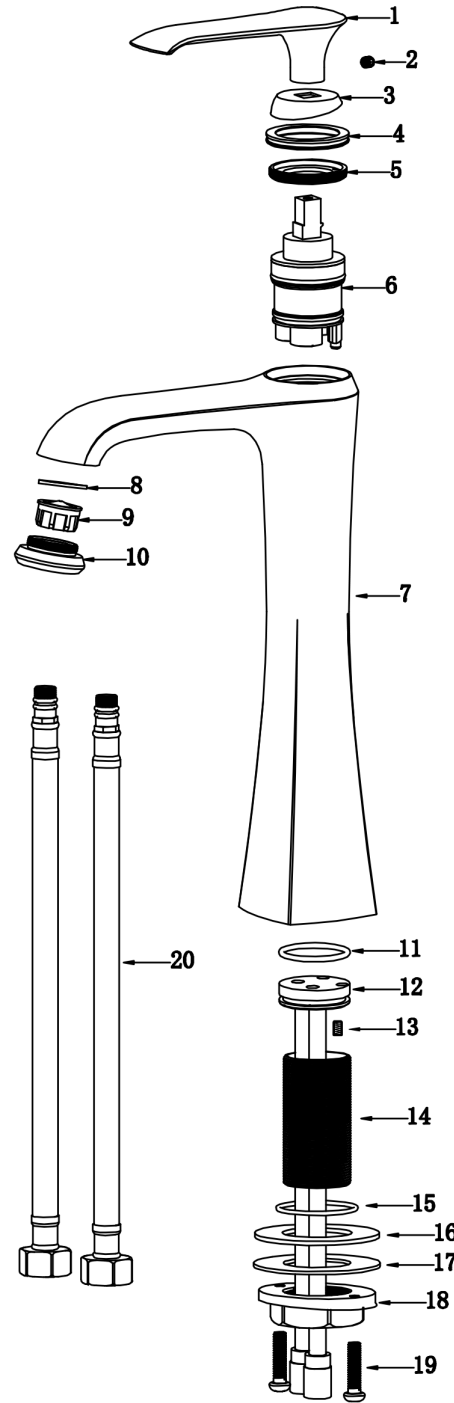

INSTALLATION GUIDE

Woodburn

- Models:** KBF412C
KBF412MB
KBF412ORB
KBF412SS

COMPONENT LIST	QTY
1 - Faucet Body	1
2 - O-Ring	1
3 - Rubber Washer	1
4 - Metal Washer	1
5 - Mounting Hardware	1
6 - Screw	2

2

3

4

5

6

7

1 - Handle

2 - Screw

3 - Cover

4 - Cover

5 - Nut

6 - Cartridge

7 - Faucet Body

8 - Gasket

9 - Aerator

10 - Aerator Cover

11 - O-Ring

12 - Cartridge Base

13 - Screw

14 - Base

15 - O-Ring

16 - Rubber Washer

17 - Metal Washer

18 - Mounting Hardware

19 - Screw

20 - Water Lines