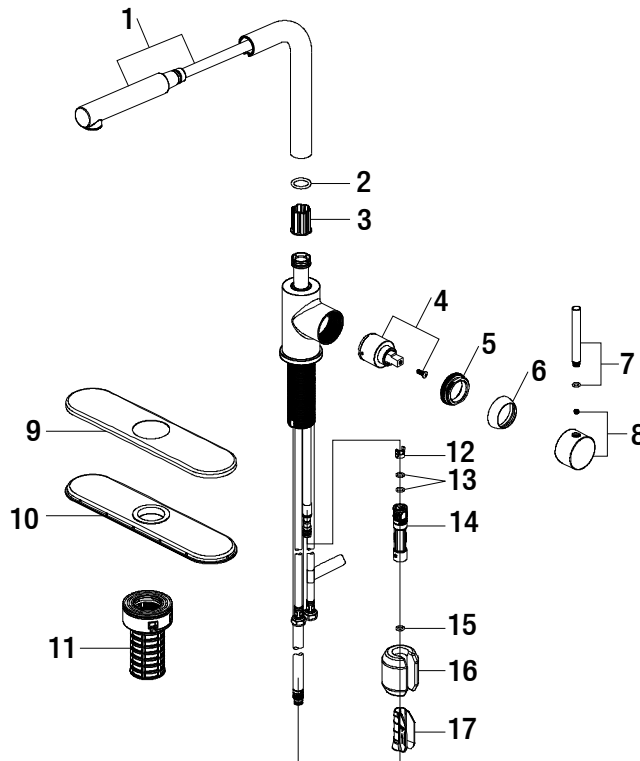

Menlo Single-Handle Pullout Sprayer Kitchen Faucet in Stainless Steel

MODEL	SKU #	FINISH
HD67439W-0008D2	306838814	Stainless Steel

Many replacement parts can be purchased online or at your local store. Please use the table below to identify the part SKU number needed, go to [HOMEDEPOT.COM](http://HOMEDEPOT.COM), and check for online and store availability. If you can't find the part you are looking for, please call 1-855-HD-GLACIER.

Part	Description	Part #	Internet SKU #	Store SKU #
1	Spray head and Hose	RP3842308D2		
2	O-ring	RP60071		
3	Wearable ring	RP70380		
4	Cartridge & Screw	RP20094		
5	Bonnet nut	RP70548		
6	Cap	RP8013208D2		
7	Handle	RP1333408D2		
8	Handle seat	RP1717108D2		
9	Escutcheon	RP8066708D2		

Part	Description	Part #	Internet SKU #	Store SKU #
10	Gasket	RP80675		
11	FastMount™	RP56096		
12	Block	RP70421	<a href="#">206116636</a>	
13	O-ring	RP60002		
14	Quick connect assembly	RP70429		
15	O-ring	RP60089		
16	Weight	RP70441		
17	Weight clip	RP70609		