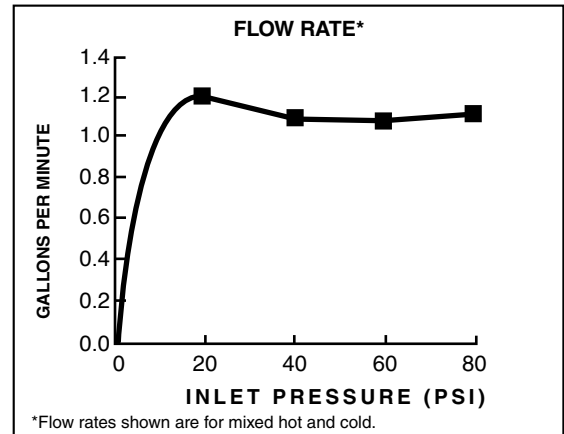

CODES AND STANDARDS

These products meet or exceed the following codes and standards:

- **ANSI A117.1**
- **ASME A112.18.1**
- **CSA B125.1**
- **NSF 61/Section 9**
- **NSF 372**

Product Number	Description
7417101.002	1-Handle 4" lavatory faucet. Metal lever handle. Pop-up drain. Chrome finish.
7417101.295	1-Handle 4" lavatory faucet. Metal lever handle. Pop-up drain. Brushed Nickel finish.
7417101.278	1-Handle 4" lavatory faucet. Metal lever handle. Pop-up drain. Legacy Bronze finish.
7417101.243	1-Handle 4" lavatory faucet. Metal lever handle. Pop-up drain. Matte Black finish.

Meets the American Disabilities Act Guidelines
ANSI A117.1 Requirements for the physically challenged.