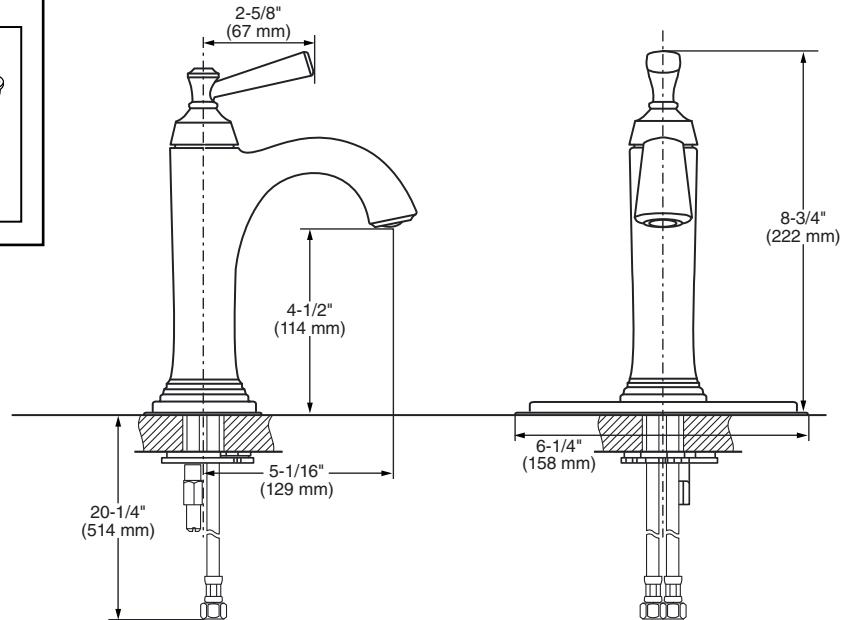

Easy Install Push Drain

*EASY TO INSTALL, OPERATE
AND REMOVE CLOGS*

LIMITED
LIFETIME
WARRANTY

Reliable For Life

Beautiful & Tough

*TARNISH, SCRATCH AND
CORROSION RESISTANT FINISH*

LIMITED
LIFETIME
WARRANTY

Reliable For Life

Supply Lines Included

LIMITED
LIFETIME
WARRANTY

Reliable For Life

Effortless elegance, leading-edge style and thoughtful innovation combine to make American Standard faucets and accessories the perfect choice for those who are unwilling to sacrifice style for performance.

GENERAL DESCRIPTION:

Centerset lavatory faucet on 4" centers. 1/4 turn washerless ceramic disc valve cartridge. Durable non-metal water ways. Metal body and metal lever handle. Drain body with 1-1/4 inch (32 mm) tail piece. 1.2 gpm/4.5 L/min. maximum flow rate.

PRODUCT FEATURES:

Easy Install Push Drain: Easy to install, operate and remove clogs

Metal Construction: Built for durability and dependability

Ceramic Disc Valve Cartridges: Lifetime of drip-free performance

Limited Lifetime Warranty: Reliable function, lustrous finish for life

WaterSense Certified: Saves water without sacrificing performance

Choice of Finishes: Chrome, Brushed Nickel, Legacy Bronze or Matte Black

SUGGESTED SPECIFICATION

1-Handle 4" lavatory faucet shall feature metal spout. Shall also feature 1/4 turn washerless ceramic disc valve cartridge. Shall also feature a non-metal Easy Install Push Drain body. Fitting shall be American Standard Model # 7417101.002, 7417101.295, 7417101.278, 7417101.243.