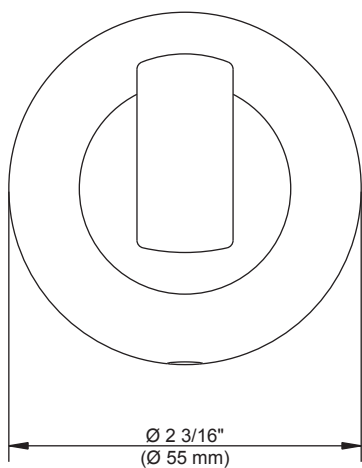

Glacier Bay Keegan Single Robe Hook

FEATURES

- Easy Installation
- Installation Hardware Included
- Tools Required for Installation:
 - Drill and Drill Bit Set
 - Phillips Screwdriver
 - Pencil
 - Claw Hammer (For Ceramic Tile)

MODEL	STORE SKU#	FINISH
BTB410000RB	595422	Oil Rubbed Bronze

WARRANTY

- Limited Lifetime Warranty

INSTALLATION DIMENSIONS