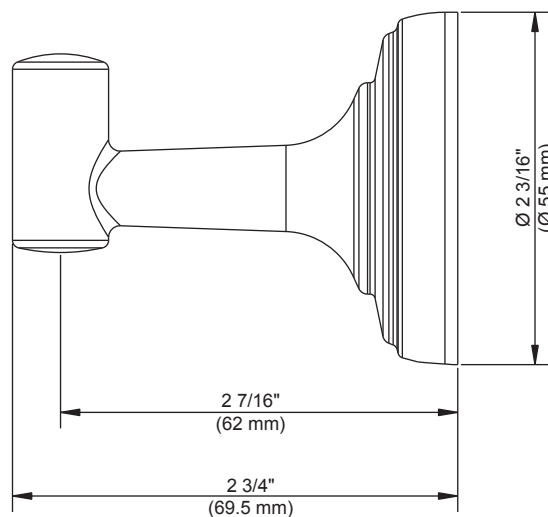

Glacier Bay Keegan Single Robe Hook

FEATURES

- Easy Installation
- Installation Hardware Included
- Tools Required for Installation:
 - Drill and Drill Bit Set
 - Phillips Screwdriver
 - Pencil
 - Claw Hammer (For Ceramic Tile)

MODEL	STORE SKU#	FINISH
BTB410000RB	595422	Oil Rubbed Bronze

WARRANTY

- Limited Lifetime Warranty

INSTALLATION DIMENSIONS