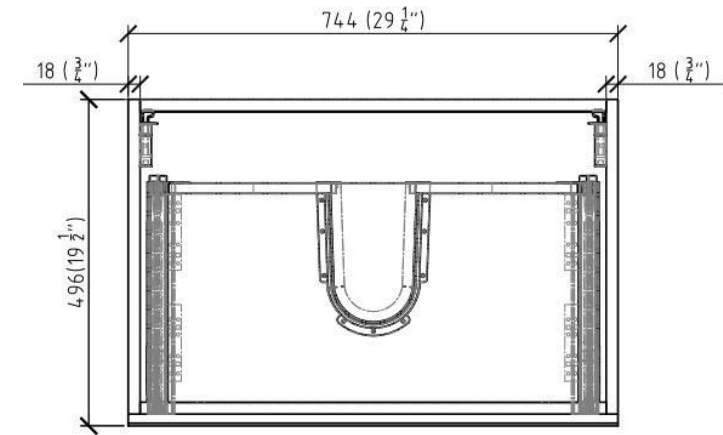

MOB 30" WALL MOUNTED BATHROOM VANITY- SKU#MOB30

Description:

- Marine Veneer Wood Construction Console (Water and Moisture Resistant)
- Integrated European Soft-Closing hardware
- Reinforced Acrylic Composite Sink with Rectangular Chrome Overflow
- Countertop Pre-drilled for a Single Hole Faucet

Vanity Base

WWW.MORENOBATH.COM

Dimensions	Width	Depth	Height
inches	29.25"	19.50"	20.50"

MOB30SINK

SECTION A-A

SECTION B-B

Dimensions	Width	Depth	Height
inches	29.50"	19.75"	2.00"