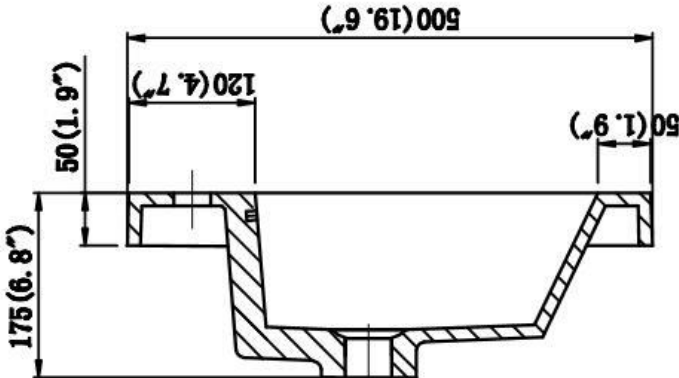

Vanity Base

WWW.MORENOBATH.COM

Dimensions	Width	Depth	Height
inches	29.25"	19.50"	20.50"

MOB30SINK

SECTION A-A

SECTION B-B

Dimensions	Width	Depth	Height
inches	29.50"	19.75"	2.00"