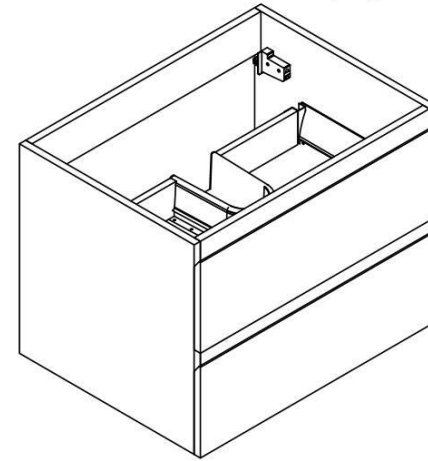

MOB 30" WALL MOUNTED BATHROOM VANITY- SKU#MOB30

Description:

- Marine Veneer Wood Construction Console (Water and Moisture Resistant)
- Integrated European Soft-Closing hardware
- Reinforced Acrylic Composite Sink with Rectangular Chrome Overflow
- Countertop Pre-drilled for a Single Hole Faucet

Vanity Base

WWW.MORENOBATH.COM

Dimensions	Width	Depth	Height
inches	29.25"	19.50"	20.50"

MOB30SINK

SECTION A-A

SECTION B-B

Dimensions	Width	Depth	Height
inches	29.50"	19.75"	2.00"