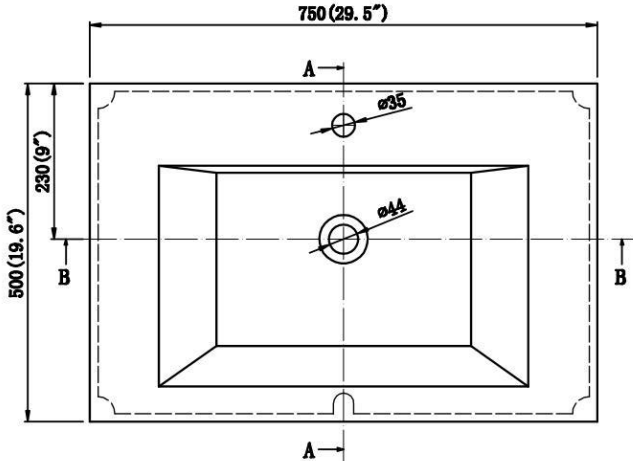

MOB 30" WALL MOUNTED BATHROOM VANITY- SKU#MOB30

Description:

- Marine Veneer Wood Construction Console (Water and Moisture Resistant)
- Integrated European Soft-Closing hardware
- Reinforced Acrylic Composite Sink with Rectangular Chrome Overflow
- Countertop Pre-drilled for a Single Hole Faucet

Vanity Base

WWW.MORENOBATH.COM

Dimensions	Width	Depth	Height
inches	29.25"	19.50"	20.50"

MOB30SINK

SECTION A-A

SECTION B-B

Dimensions	Width	Depth	Height
inches	29.50"	19.75"	2.00"