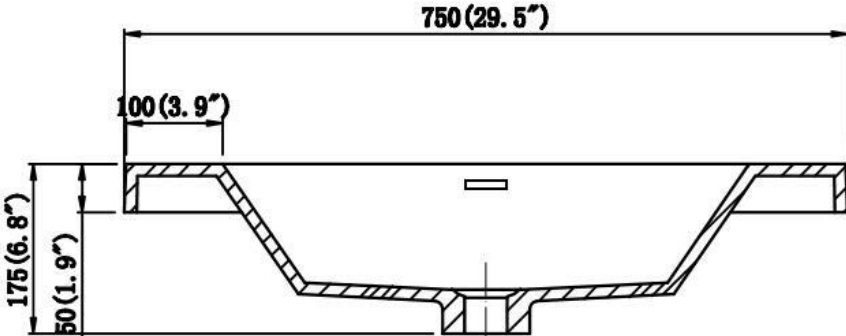

Vanity Base

WWW.MORENOBATH.COM

Dimensions	Width	Depth	Height
inches	29.25"	19.50"	20.50"

MOB30SINK

SECTION A-A

SECTION B-B

Dimensions	Width	Depth	Height
inches	29.50"	19.75"	2.00"