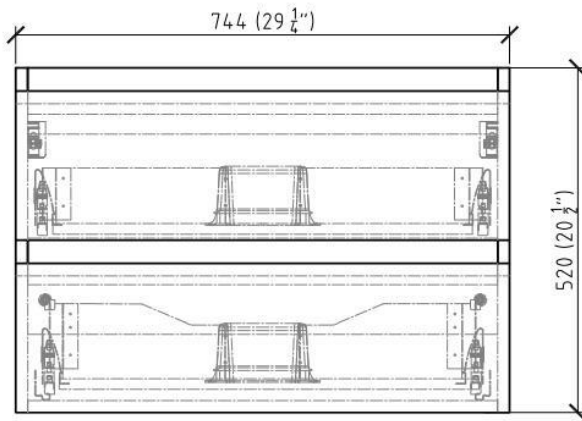

MOB 30" WALL MOUNTED BATHROOM VANITY- SKU#MOB30

Description:

- Marine Veneer Wood Construction Console (Water and Moisture Resistant)
- Integrated European Soft-Closing hardware
- Reinforced Acrylic Composite Sink with Rectangular Chrome Overflow
- Countertop Pre-drilled for a Single Hole Faucet

Vanity Base

WWW.MORENOBATH.COM

Dimensions	Width	Depth	Height
inches	29.25"	19.50"	20.50"

MOB30SINK

SECTION A-A

SECTION B-B

Dimensions	Width	Depth	Height
inches	29.50"	19.75"	2.00"