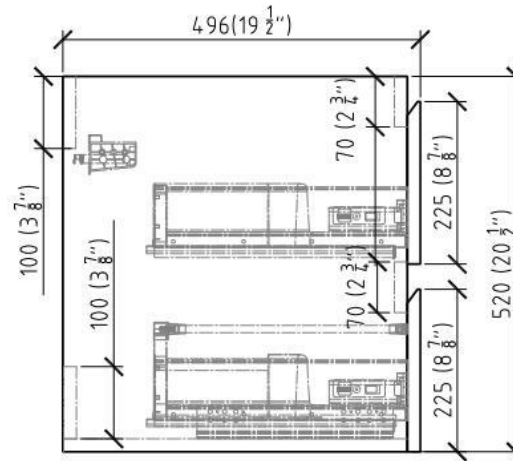

MOB 30" WALL MOUNTED BATHROOM VANITY- SKU#MOB30

Description:

- Marine Veneer Wood Construction Console (Water and Moisture Resistant)
- Integrated European Soft-Closing hardware
- Reinforced Acrylic Composite Sink with Rectangular Chrome Overflow
- Countertop Pre-drilled for a Single Hole Faucet

Vanity Base

WWW.MORENOBATH.COM

Dimensions	Width	Depth	Height
inches	29.25"	19.50"	20.50"

MOB30SINK

SECTION A-A

SECTION B-B

Dimensions	Width	Depth	Height
inches	29.50"	19.75"	2.00"