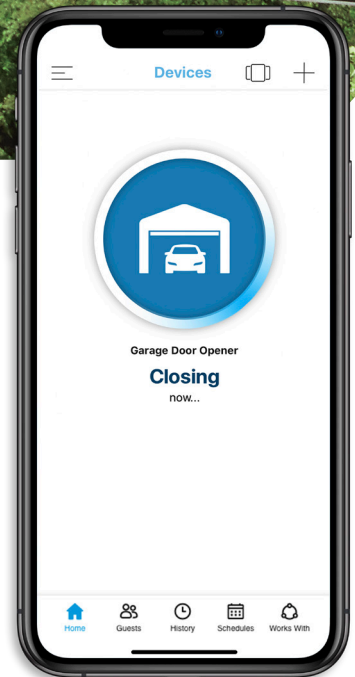

## For the Smartest Garage

The Chamberlain RJ070 garage door opener is the top of the line garage door opener. Redesign your garage into a multifunctional extension of your home. This model features a space saving, ultra-quiet, high performance design with a powerful battery backup that will ensure you never get locked out of your garage again. Brilliant 1500 lumen lighting gives you visibility and shows off your garage like never before. The Automatic Garage Door Lock deadbolts the garage door every time it closes, for complete security.

Never wonder if you left your garage door open again.

Download the FREE myQ® App

**Know**

**What's happening.**

Chamberlain Openers powered by myQ reliably solve everyday access needs and empower homeowners with the knowledge to do more and the control to make it happen.

**Control**

**Anytime, from anywhere.**

Check the status of, open and close your garage door remotely with the myQ app. Never wonder if your garage door was left open again!

**Share**

**Grant guest access.**