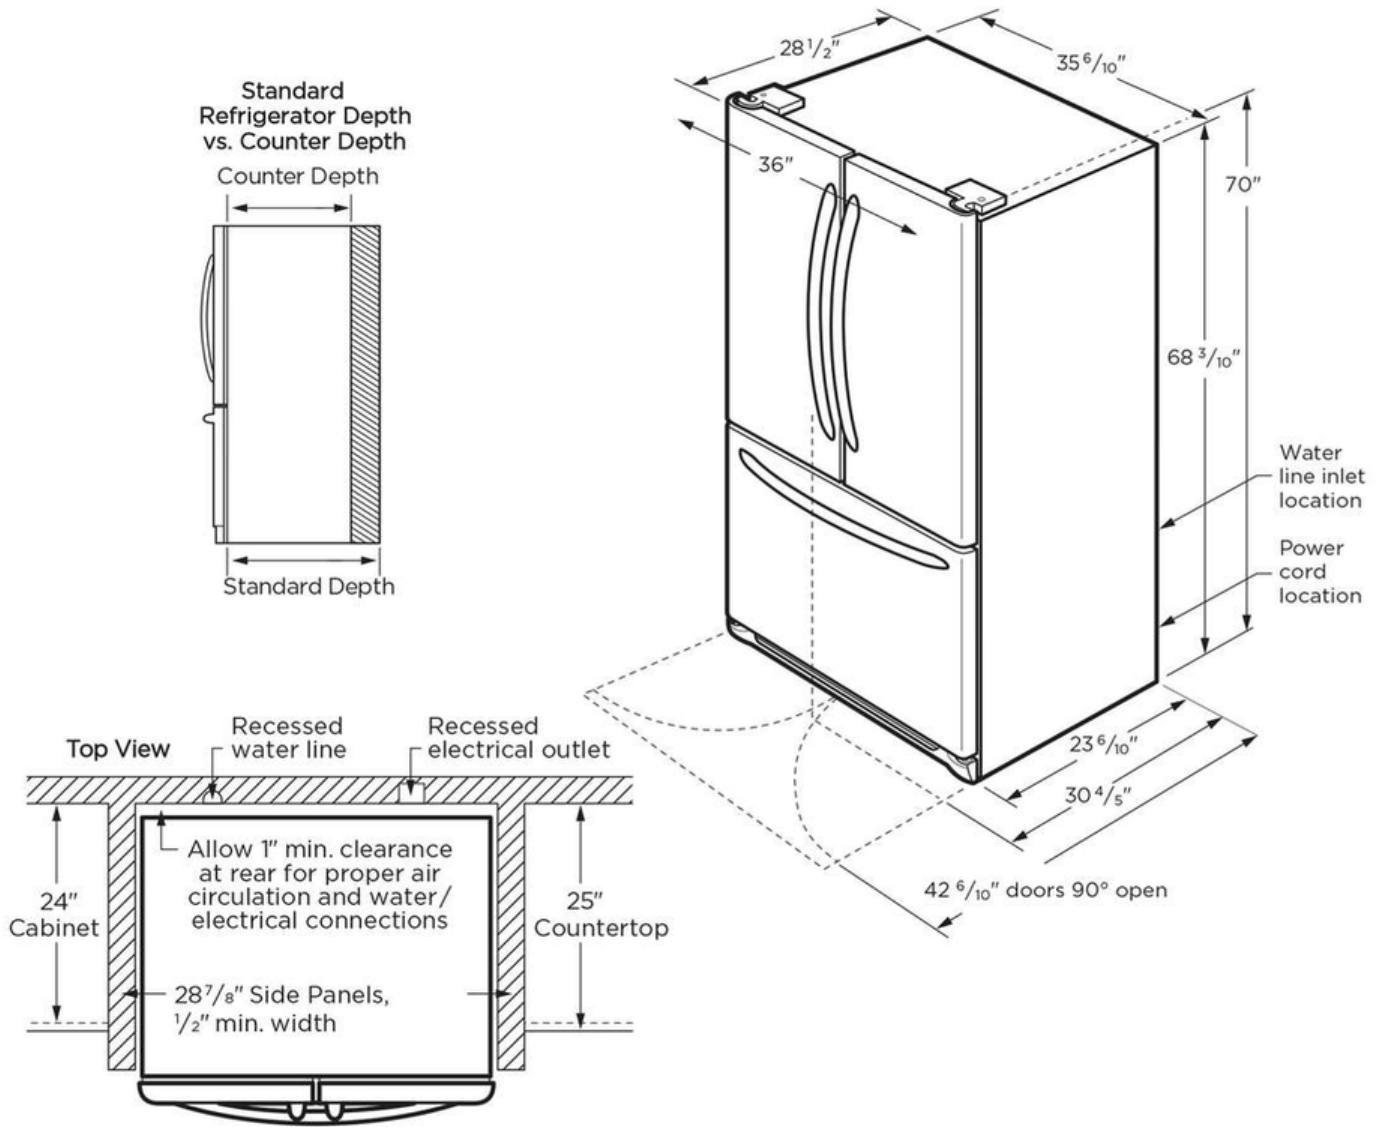

Frigidaire Gallery

23.3 Cu. Ft. Counter-Depth French Door Refrigerator

GRFG2353AF

Version : 11/21

Note: For planning purposes only. Always consult local and national electric, gas and plumbing codes.

Refer to Product Installation Guide for detailed installation instructions on the web at frigidaire.com / frigidaire.ca

Specifications subject to change. Accessories information available on the web at frigidaire.com / frigidaire.ca

USA • 10200 David Taylor Drive • Charlotte, NC 28262 • 1-800-FRIGIDAIRE • frigidaire.com

CANADA • 5855 Terry Fox Way • Mississauga, ON L5V 3E4 • 1-800-265-8352 • frigidaire.ca