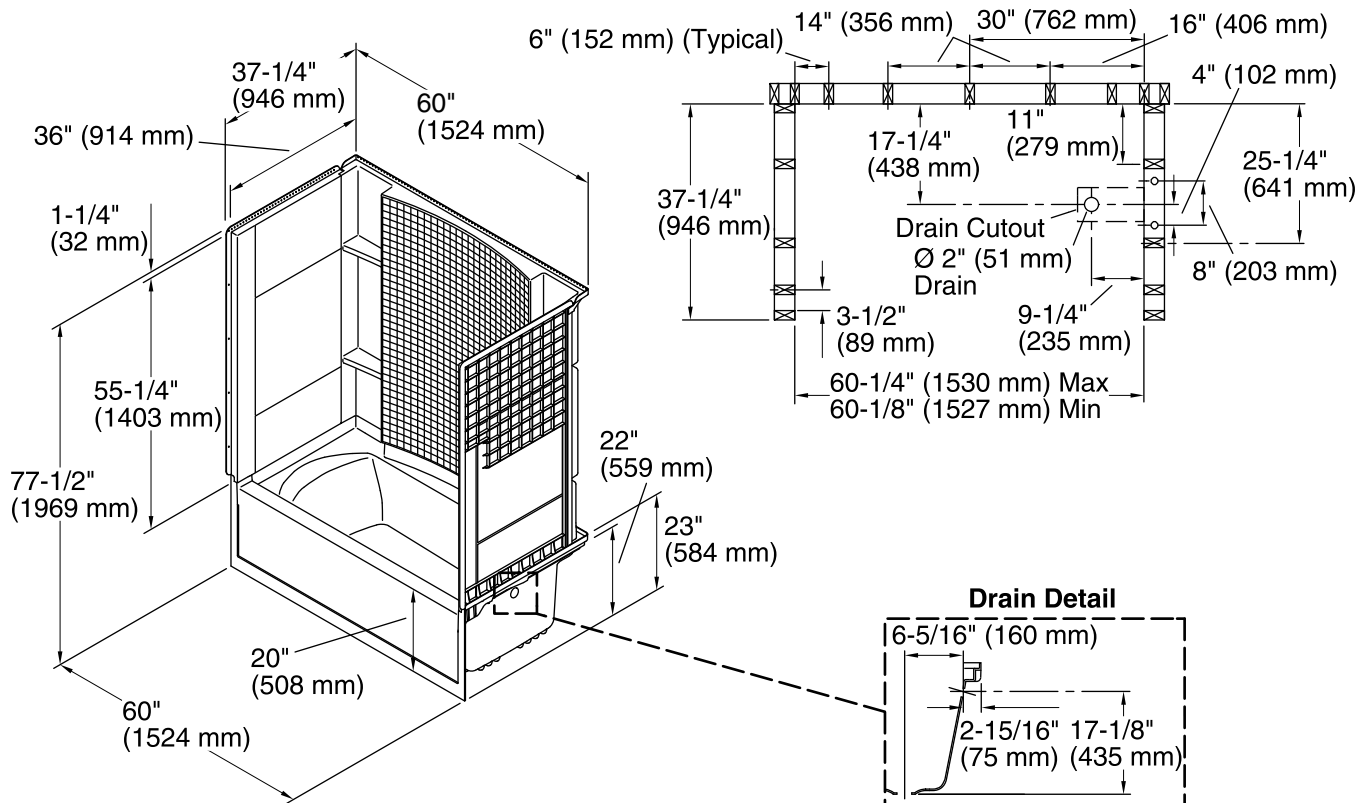

**Features**

- Alcove installation
- 20" apron
- Vikrell material
- Right drain
- Pivot snap-together modular design
- Geometric back-wall design
- No caulk required
- Molded-in shelves

**Components**

Product includes:

- 71164100 60" x 36" Bath/Shower Wall Set
- 71161120 60" x 36" Bath

**Codes/Standards**

- CSA B45.5/IAPMO Z124
- ASTM E162
- ASTM E662
- Greenguard UL 2818 - Gold
- HUD, UM Bulletin 73

**Warranty – Bathing Fixtures (and) Kitchen and Utility Sinks Made of Solid Vikrell® Material**

### Technical Information

All product dimensions are nominal.

Installation:	3-Wall Alcove
Drain location:	Right
Basin area, bottom:	22-7/8" x 46" (581 mm x 1168 mm)
Basin area, top:	24-7/8" x 50-7/8" (632 mm x 1292 mm)
Water depth:	15-1/8" (384 mm)
Water capacity:	70 gal (265 L)
Minimum flat for door:	2-3/4" (70 mm)
Maximum door height:	55-7/8" (1419 mm)
Maximum door width:	56-3/4" (1441 mm)