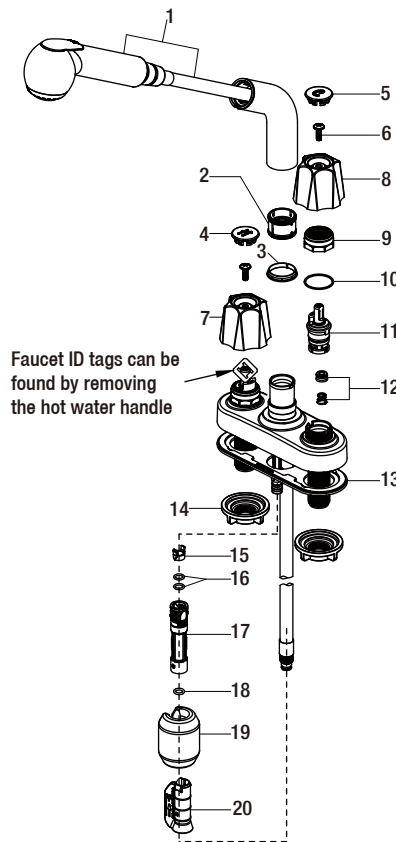

## Replacement Parts List

Two Handle Pull Out Laundry Faucet

MODEL	Internet SKU #	FINISH
HD67655-0008D2	301879823	Stainless Steel

Many replacement parts can be purchased online or at your local store. Please use the table below to identify the part SKU number needed, go to [HOMEDEPOT.COM](http://HOMEDEPOT.COM), and check for online and store availability. If you can't find the part you are looking for, please call 1-855-HD-GLACIER.

Part	Description	Part #	Internet SKU #	Store SKU #
1	Sprayhead & Hose	RP3828208D2		
2	Inverter	RP70543		
3	Inverter	RP70542		
4	Index H	RP1008508D2		
5	Index C	RP1008608D2		
6	Screw	RP50013		
7	Handle H	RP1344508D2		
8	Handle C	RP1344608D2		
9	Bonnet nut	RP70435	206864739	
10	Washer	RP64124		
11	Cartridge	RP22012	207114089	

Part	Description	Part #	Internet SKU #	Store SKU #
12	Seat & Spring	RP22008	207114089	
13	Gasket	RP80522		
14	Mounting nut	RP56001	203193994	579276
15	Block	RP70421	206116636	
16	O-ring	RP60002		
17	Quick connect Assembly	RP70429		
18	O-ring	RP60089		
19	Weight	RP70441	207093823	
20	Weight clip	RP64204		