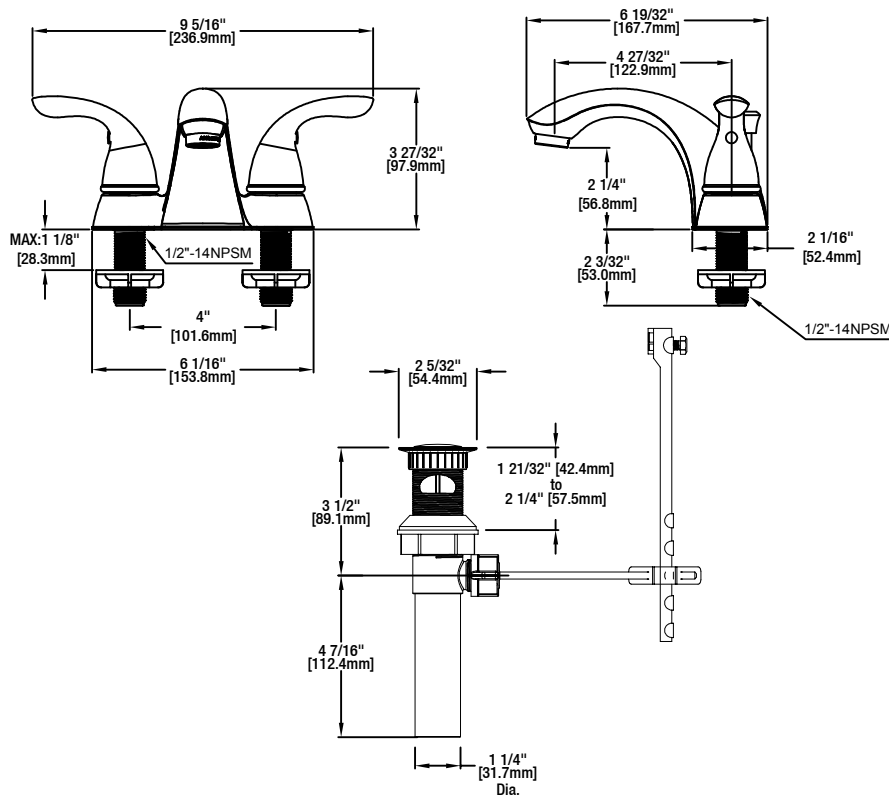

Builders 4 in. Centerset 2-Handle Low-Arc Bathroom
Faucet

MODEL	STORE SKU#	FINISH
67091W-6101	505838	Polished Chrome
67091W-6102	523918	Polished Brass
67091W-6104	247368	Brushed Nickel PVD
67091W-6127D	793878	Oil Rubbed Bronze

FEATURES

- Requires 3-Hole Sink with 4" On-Center
- 1/2" IPS Connections
- Max Flow Rate: 1.2 gpm (4.5 L/min) at 60 psi
- Max Countertop Thickness: 1 1/8"
- Spout Reach: 4 27/32"
- Spout Height: 3 27/32"
- 1/4 Turn Ceramic Valve for Lifetime Drip-free Operation
- With ABS Pop-up
- With Zinc Lever Handle
- Exposed Aerator

INSTALLATION DIMENSIONS