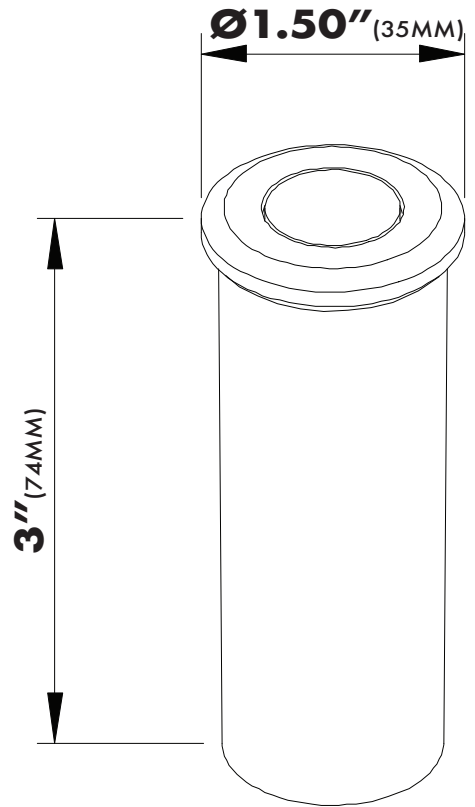

SPECIFICATIONS

• LUMENS	40
• WATTS	1W
• VOLTAGE	12V AC
• CRI	90
• CCT	3000K
• WET LISTED	IP67
• DIFFUSER	GLASS
• MATERIAL	STAINLESS STEEL COVER / ALUMINUM BODY WITH UV POWDER COATING
• FINISH	BLACK
• LIFETIME	50,000 HOURS
• TRANSFORMER REQUIRED (NOT INCLUDED)	
• ETL LISTED	
• WARRANTY	5-YEAR LIMITED

**MODEL# VOI92340
DIMENSIONS**

OVERALL: $\varnothing 1.50'' \times 3''$ (35MMx74MM)

THE MEASUREMENTS ARE ROUNDED TO THE NEAREST 1/4''

AVAILABLE FINISHES