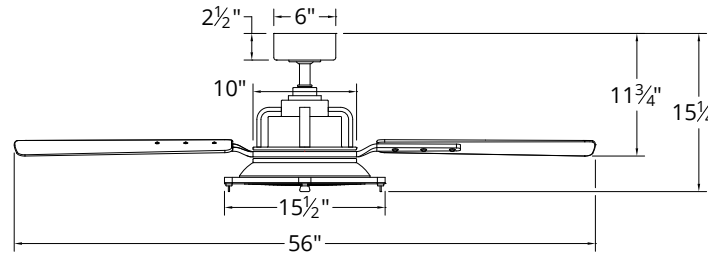

NAUTILUS

FR-W1818-56L

56" Ceiling Fan

MODERN FORMS SMART FANS

PRODUCT DESCRIPTION

With its elevated take on nautical style, this smart fan more than delivers on both form and function. Weathered wood-finished blades complement the polish of oil-rubbed bronze or graphite housings, while the WAC-powered LED luminaire radiates beautifully through an optically enhanced Fresnel glass lens. The DC motor keeps the blades running quietly so you'll always hear the sound of the waves- whether they're steps from your porch or in an afternoon daydream.

FEATURES

- 6 fan speeds through both Summer and Winter Modes
- Silent DC motor
- Optional LED light kit included
- Includes BT remote control
- Optional remote control sold separately
- Compatible with Modern Forms app

AIRFLOW/ENERGY EFFICIENCY

Weighted-Average/High Airflow CFM:	2798/7013
Weighted-Average/High Energy Use (W):	13/29
Estimated Yearly Energy Cost ($):	4
Weighted-Average/High Efficiency (CFM/W):	211/245
Max RPM:	145

ORDER NUMBER

Model	Housing	Blade
FR-W1818-56L	GH Graphite	WG Weathered Wood
	MB Matte Black	MB Matte Black
	OB Oil Rubbed Bronze	DW Dark Walnut

Example: **FR-W1818-56L-OB/DW**

For 2700K add "-27" ; for 3500K add "-35" before the finish: **FR-W1818-56L27OBDW**

*Results may vary based on application and surroundings.

*This fan comes uni-pack - blade select options are not available

SPECIFICATIONS

Construction:	Aluminum, ABS
Blade:	13° Pitch, 56" sweep
Downrod:	1" O.D. x 4.5"H included
Mounting Slope:	Up to 30°
Wire:	80"
Hanging Weight:	23 lbs
Total Power:	52.5W
Standards:	UL/cUL Wet Location listed, Title 24 JA8-2016 Compliant, Title 20
Motor Type:	125 x 25 sensorless DC motor

WIRELESS PERFORMANCE

Wi-Fi Range:	Up to 150 ft*
Bluetooth Range:	Up to 150 ft*

LUMINAIRE PERFORMANCE

Light Source:	LED
Light Wattage:	23.5W
Lumens/Delivered Lumens:	2041/1347
Dimming:	Integrated
CRI:	90
Color Temperature:	3000K (2700K/3500K options available)
Rated Life:	50,000 hours

The Modern Forms app synchronizes seamlessly with smart home devices you already own

modernforms.com
Phone (800) 526.2588
Fax (800) 526.2585

Headquarters/Eastern Distribution Center
44 Harbor Park Drive
Port Washington, NY 11050

Central Distribution Center
1600 Distribution Ct
Lithia Springs, GA 30122

Western Distribution Center
1750 Archibald Avenue
Ontario, CA 91760