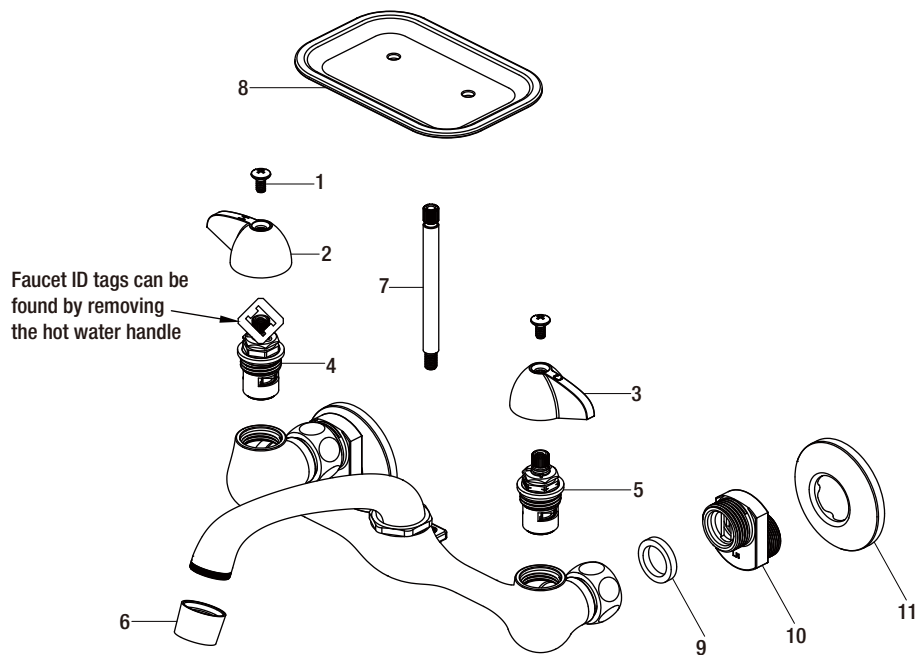

Replacement Parts List

2-Handle Wall-Mount Kitchen Faucet with Soap Dish in Chrome

MODEL	SKU #	FINISH
815N-0001	555913	Chrome

Many replacement parts can be purchased online or at your local store. Please use the table below to identify the part SKU number needed, go to HOMEDEPOT.COM, and check for online and store availability. If you can't find the part you are looking for, please call 1-855-HD-GLACIER.

Part	Description	Part #	Internet SKU #	Store SKU #
1	Screw	RP50001		
2	Handle H	RP1007901		
3	Handle C	RP1008001		
4	Cartridge H	RP20070	301158188	
5	Cartridge C	RP20071	301158183	
6	Aerator	RP3020201		

Part	Description	Part #	Internet SKU #	Store SKU #
7	Soap dish support rod	RP8051001		
8	Soap dish	RP8050901		
9	Washer	RP64020		
10	Connector	RP70208		
11	Flange	RP8050801		