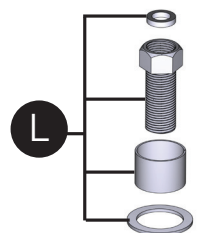

MOEN®

ORDER BY PART NUMBER

Illustrated Parts

Banbury®

Two Handle Centerset Lavatory Faucet

MODEL

84942
84942SRN
84942BL

FINISH

Chrome
Spot-Resist Brushed Nickel
Matte Black

NOTES

Spring-Loaded Waste
Spring-Loaded Waste
Spring-Loaded Waste

WASTE ASSEMBLIES

For Waste Service Order Full Assembly

USE ON DECKS
< 1/4" (6mm)

USE ON DECKS
> 1-3/16" (30mm)

ORDER BY PART NUMBER

ID	Kit Description	Kit Number	Finish
A	Handle Kit - Hot	205881	Chrome
		205881SRN	Spot Resist Brushed Nickel
		205881BL	Matte Black
B	Handle Kit - Cold	205882	Chrome
		205882SRN	Spot Resist Brushed Nickel
		205882BL	Matte Black
C	Set Screw (Requires 3/32" hex key)	159198	
D	Cartridge Nut (x2)	97535	
E	Replacement Cartridge	1224	
F	Escutcheon Nut (x2)	130560	
G	Deck Gasket	205883	Chrome and Spot Re
		205883BL	Brushed Nickel
H	Mounting Nuts (x2)	145665	Matte Black
I	Aerator Kit - Includes Tool 1.2gpm	181035	
J	Spring-Loaded Waste - Full Assembly	186478	Chrome and Spot Re
		186478CSL	Brushed Nickel
		186478BL	Matte Black
K	Thin Deck Spacer Kit (Qty 2)	146936	
L	Thick Deck Extension Kit (Qty 2)	100818	