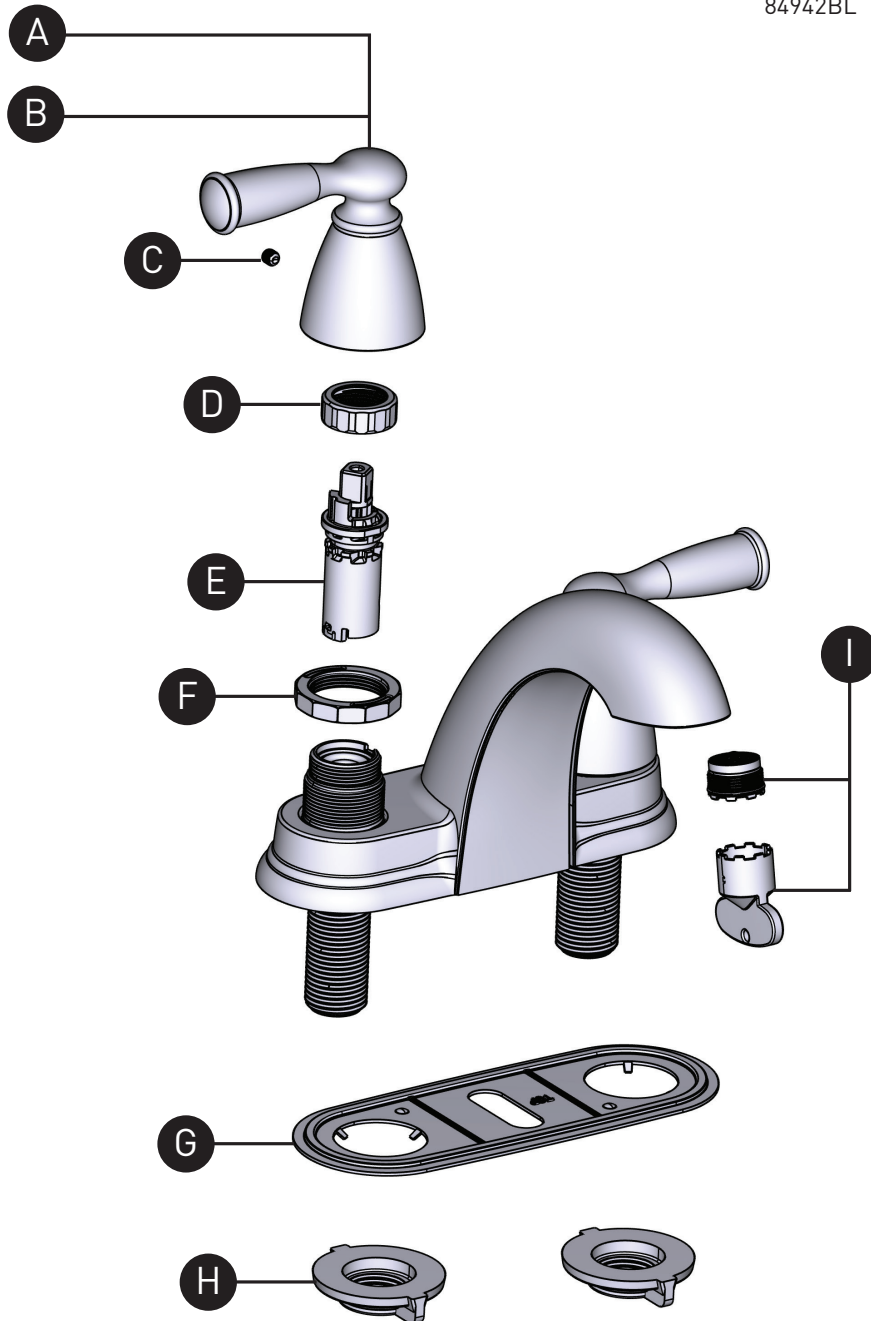

MOEN®

ORDER BY PART NUMBER

Illustrated Parts

Banbury®

Two Handle Centerset Lavatory Faucet

MODEL

84942
84942SRN
84942BL

FINISH

Chrome
Spot-Resist Brushed Nickel
Matte Black

NOTES

Spring-Loaded Waste
Spring-Loaded Waste
Spring-Loaded Waste

WASTE ASSEMBLIES

For Waste Service Order Full Assembly

USE ON DECKS
< 1/4" (6mm)

USE ON DECKS
> 1-3/16" (30mm)

ORDER BY PART NUMBER

ID	Kit Description	Kit Number	Finish
A	Handle Kit - Hot	205881	Chrome
		205881SRN	Spot Resist Brushed Nickel
		205881BL	Matte Black
B	Handle Kit - Cold	205882	Chrome
		205882SRN	Spot Resist Brushed Nickel
		205882BL	Matte Black
C	Set Screw (Requires 3/32" hex key)	159198	
D	Cartridge Nut (x2)	97535	
E	Replacement Cartridge	1224	
F	Escutcheon Nut (x2)	130560	
G	Deck Gasket	205883	Chrome and Spot Re
		205883BL	Brushed Nickel
H	Mounting Nuts (x2)	145665	Matte Black
I	Aerator Kit - Includes Tool 1.2gpm	181035	
J	Spring-Loaded Waste - Full Assembly	186478	Chrome and Spot Re
		186478CSL	Brushed Nickel
		186478BL	Matte Black
K	Thin Deck Spacer Kit (Qty 2)	146936	
L	Thick Deck Extension Kit (Qty 2)	100818	